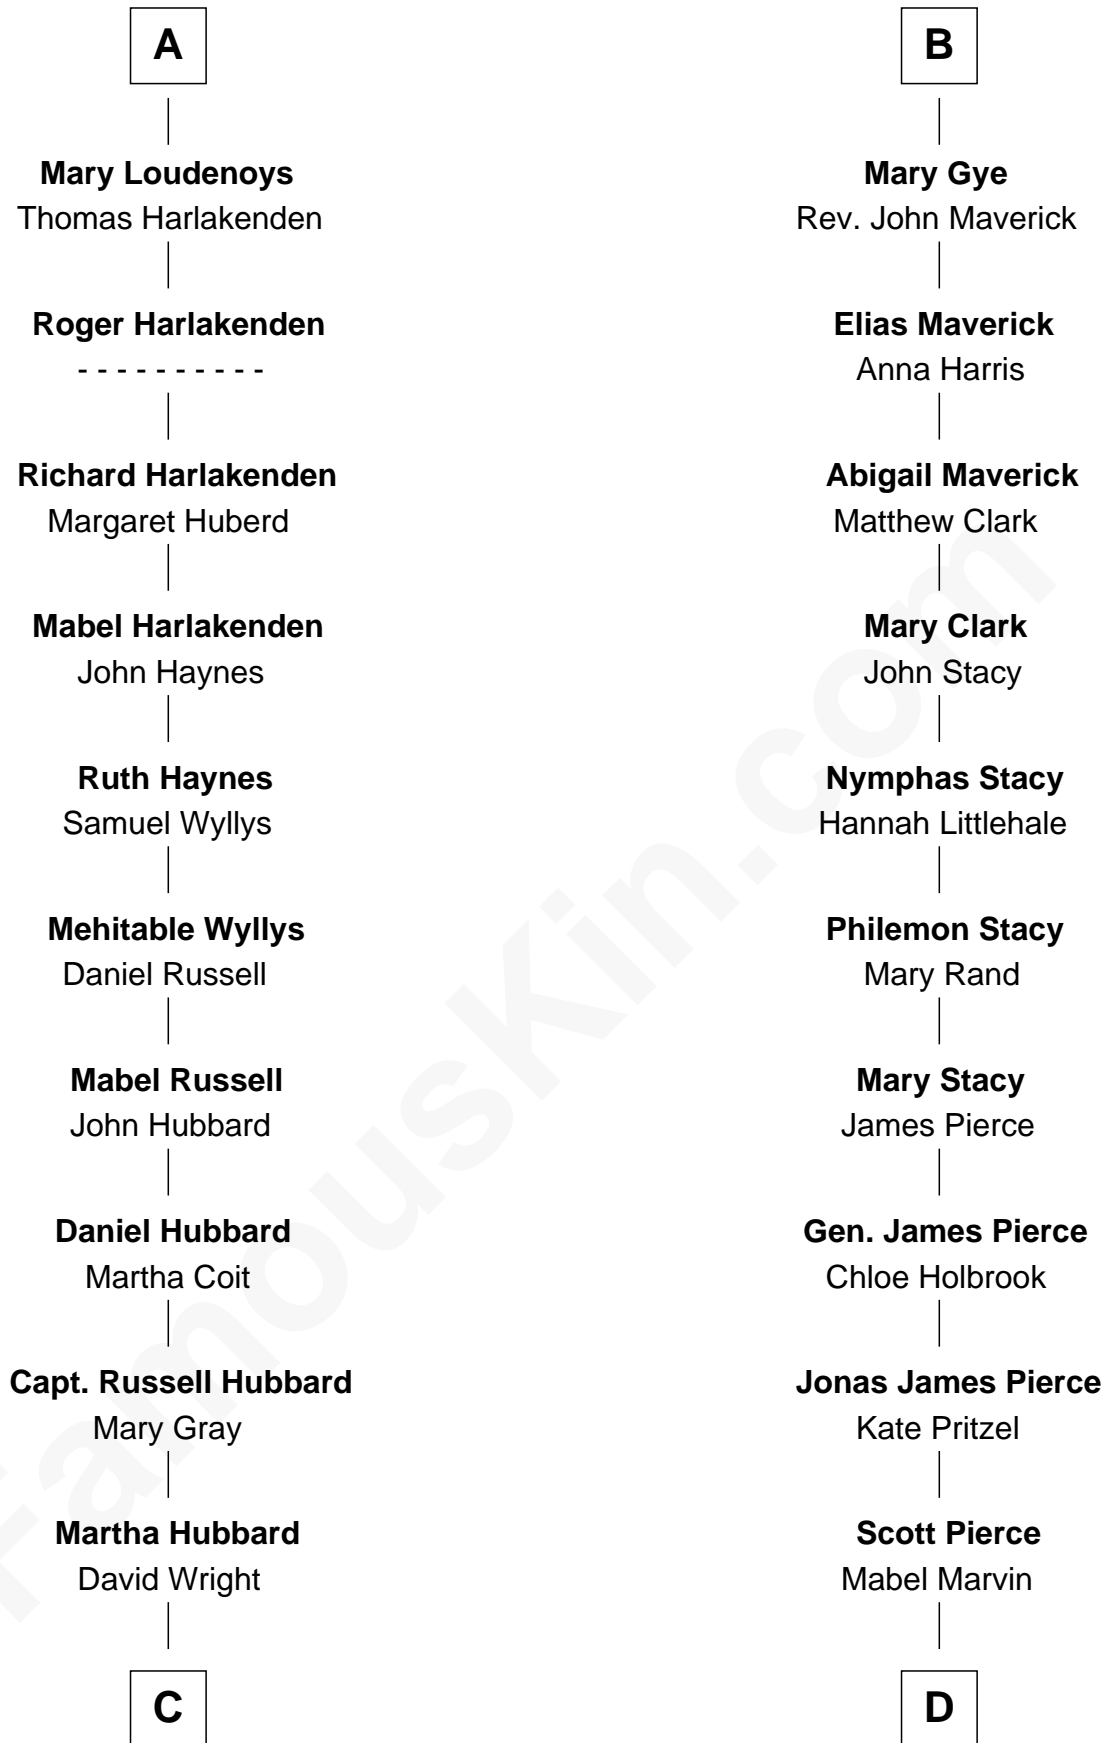

# FamousKin.com Relationship Chart of

**Frank Lloyd Wright**

*American Architect*

19th cousin of

**Jeb Bush**

*43rd Governor of Florida*

**Richard Fitzalan**  
Eleanor Plantagenet

**C**

**Rev. David Wright**

Abigail Goddard

**William Carey Wright**

Anna Lloyd Jones

**Frank Lloyd Wright**

*American Architect*

**D**

**Marvin Pierce**