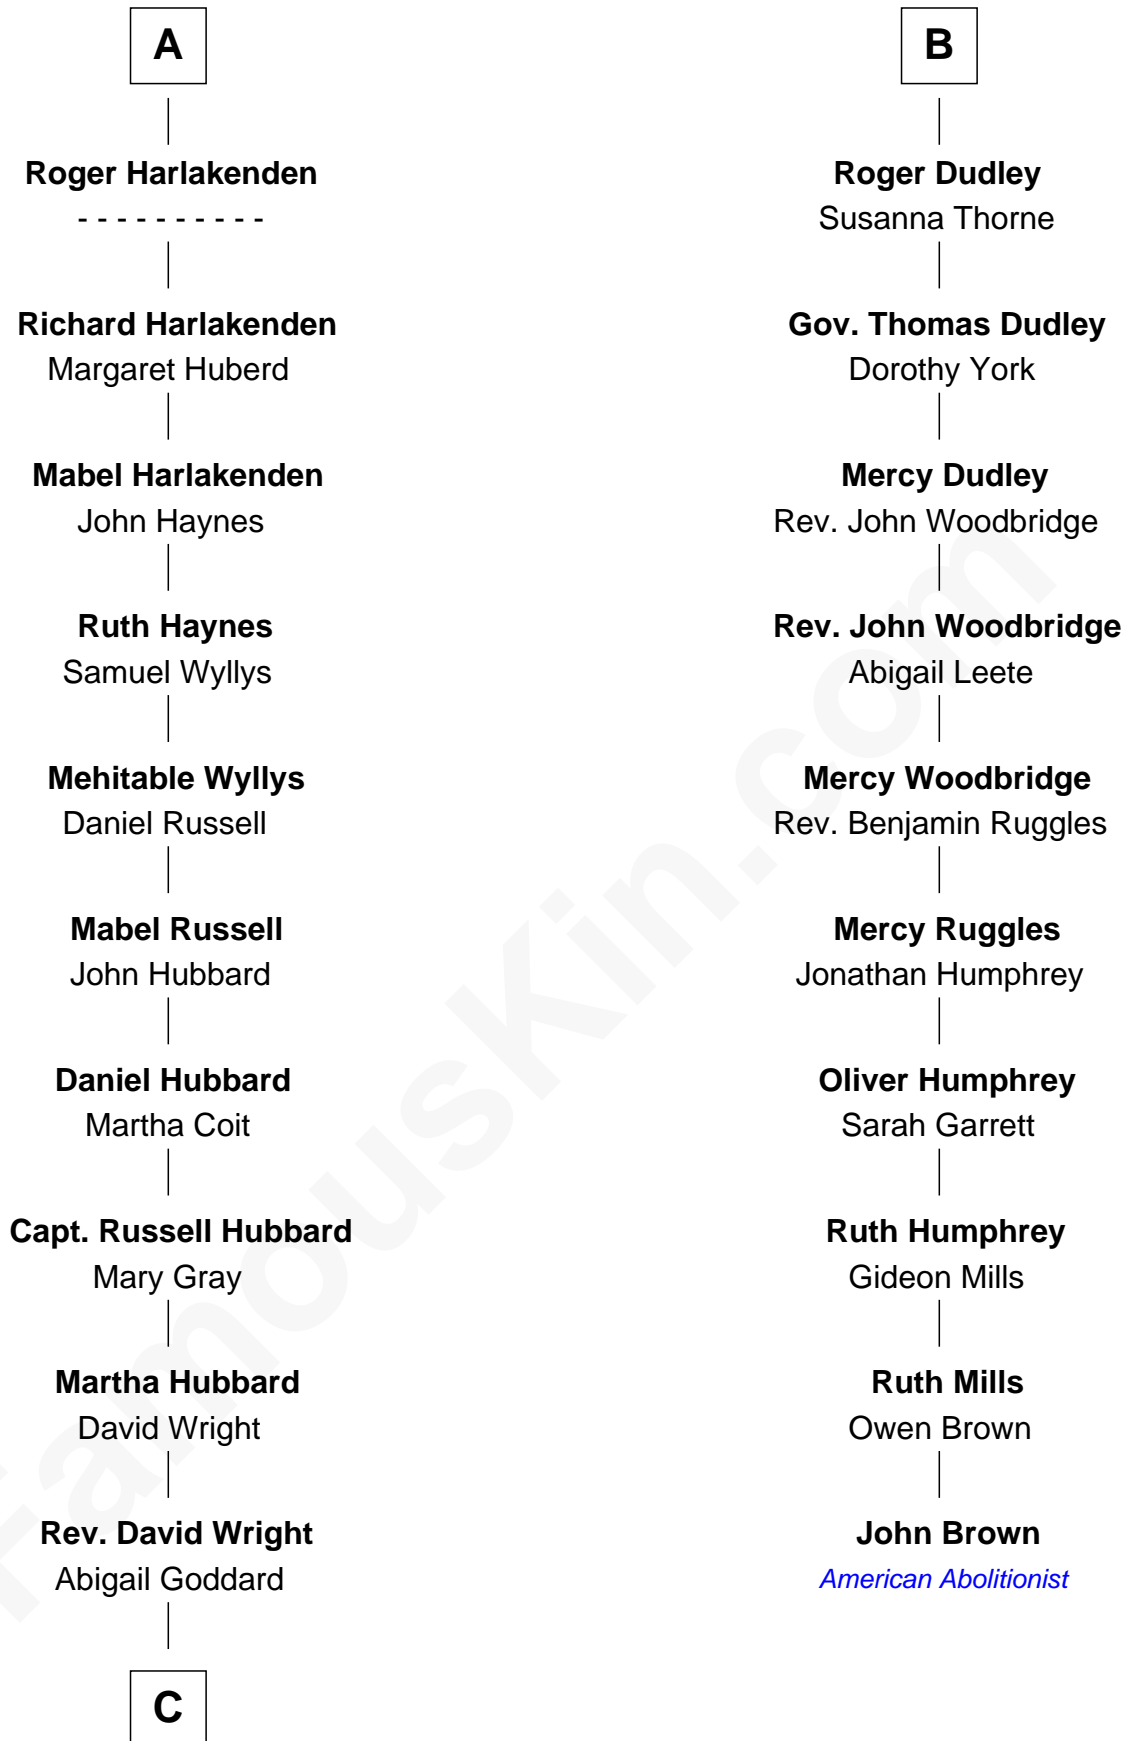

**FamousKin.com**  
**Relationship Chart of**  
**Frank Lloyd Wright**  
*American Architect*

16th cousin 2 times removed of

**John Brown**  
*American Abolitionist*

**Sir Reynold de Grey**  
 Eleanor le Strange

**C**

—  
**William Carey Wright**

Anna Lloyd Jones

—  
**Frank Lloyd Wright**

*American Architect*

FamousKin.com