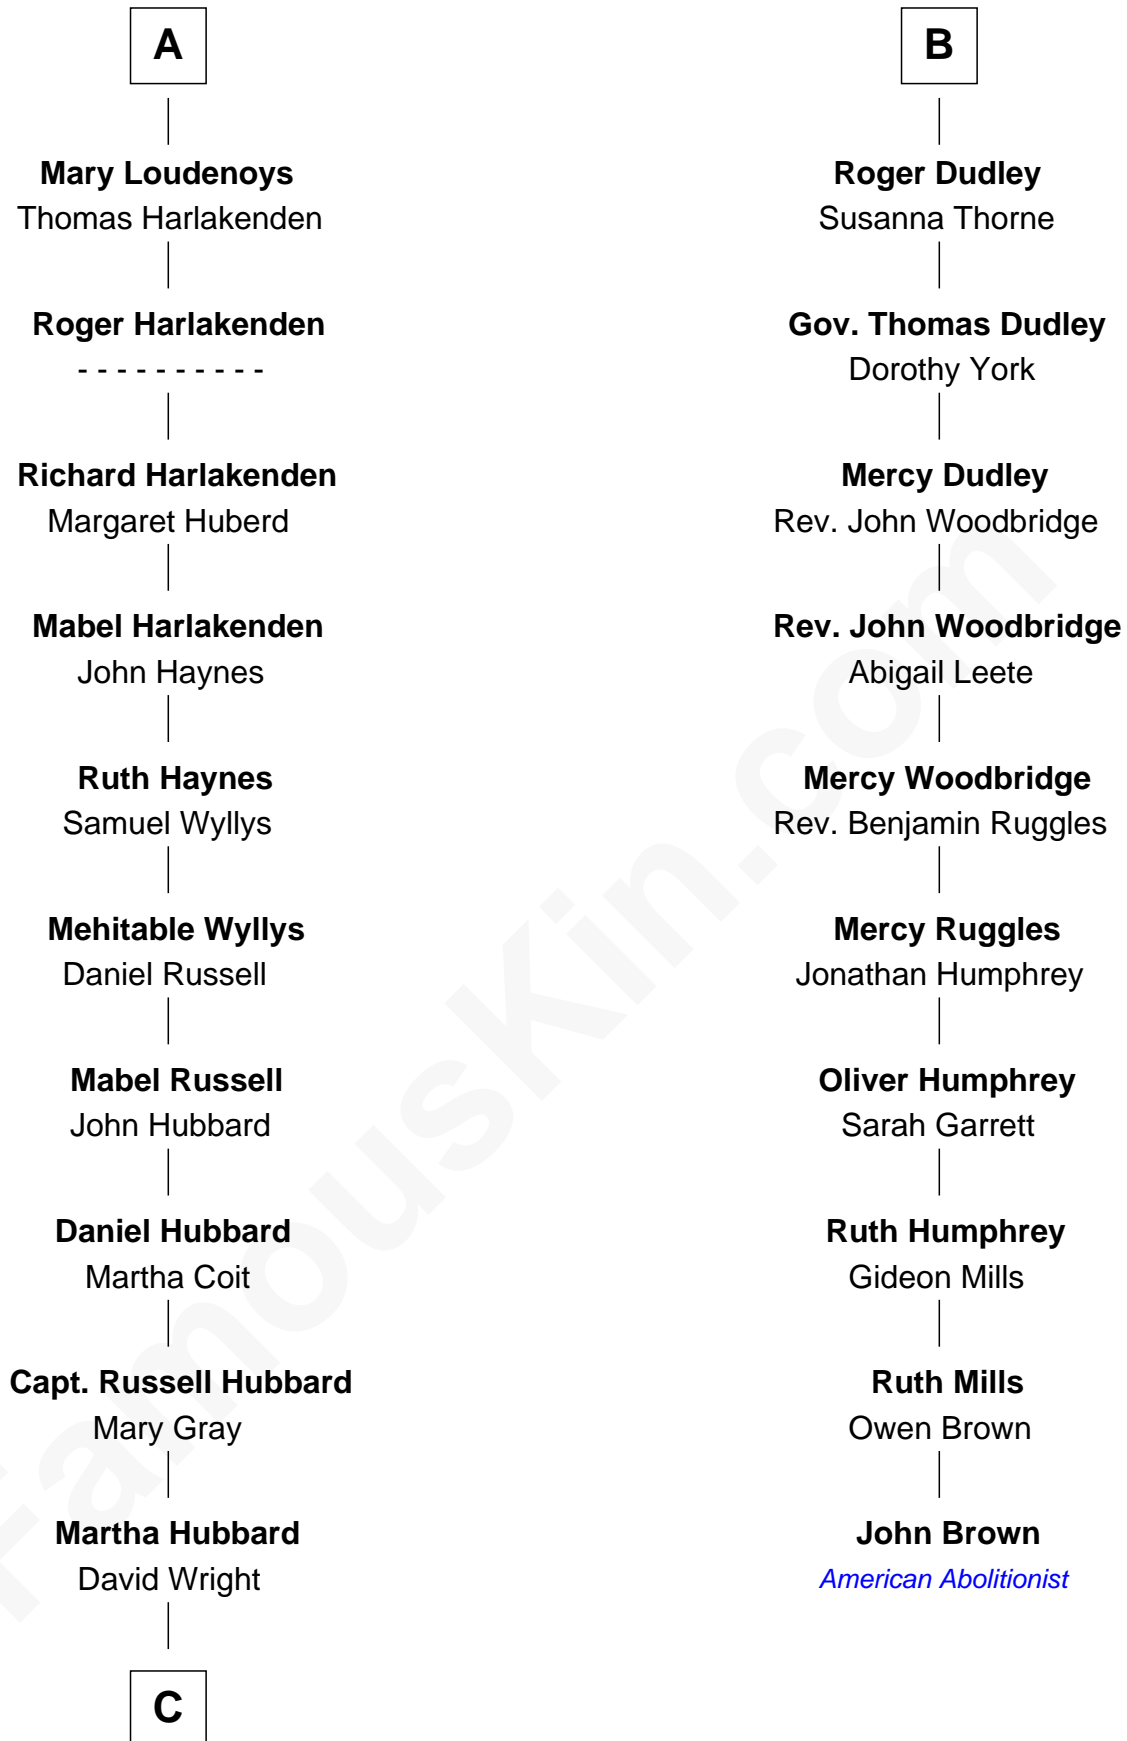

**FamousKin.com**  
**Relationship Chart of**  
**Frank Lloyd Wright**  
*American Architect*

16th cousin 3 times removed of

**John Brown**  
*American Abolitionist*

**C**

—  
**Rev. David Wright**

Abigail Goddard

—  
**William Carey Wright**

Anna Lloyd Jones

—  
**Frank Lloyd Wright**

*American Architect*

FamousKin.com