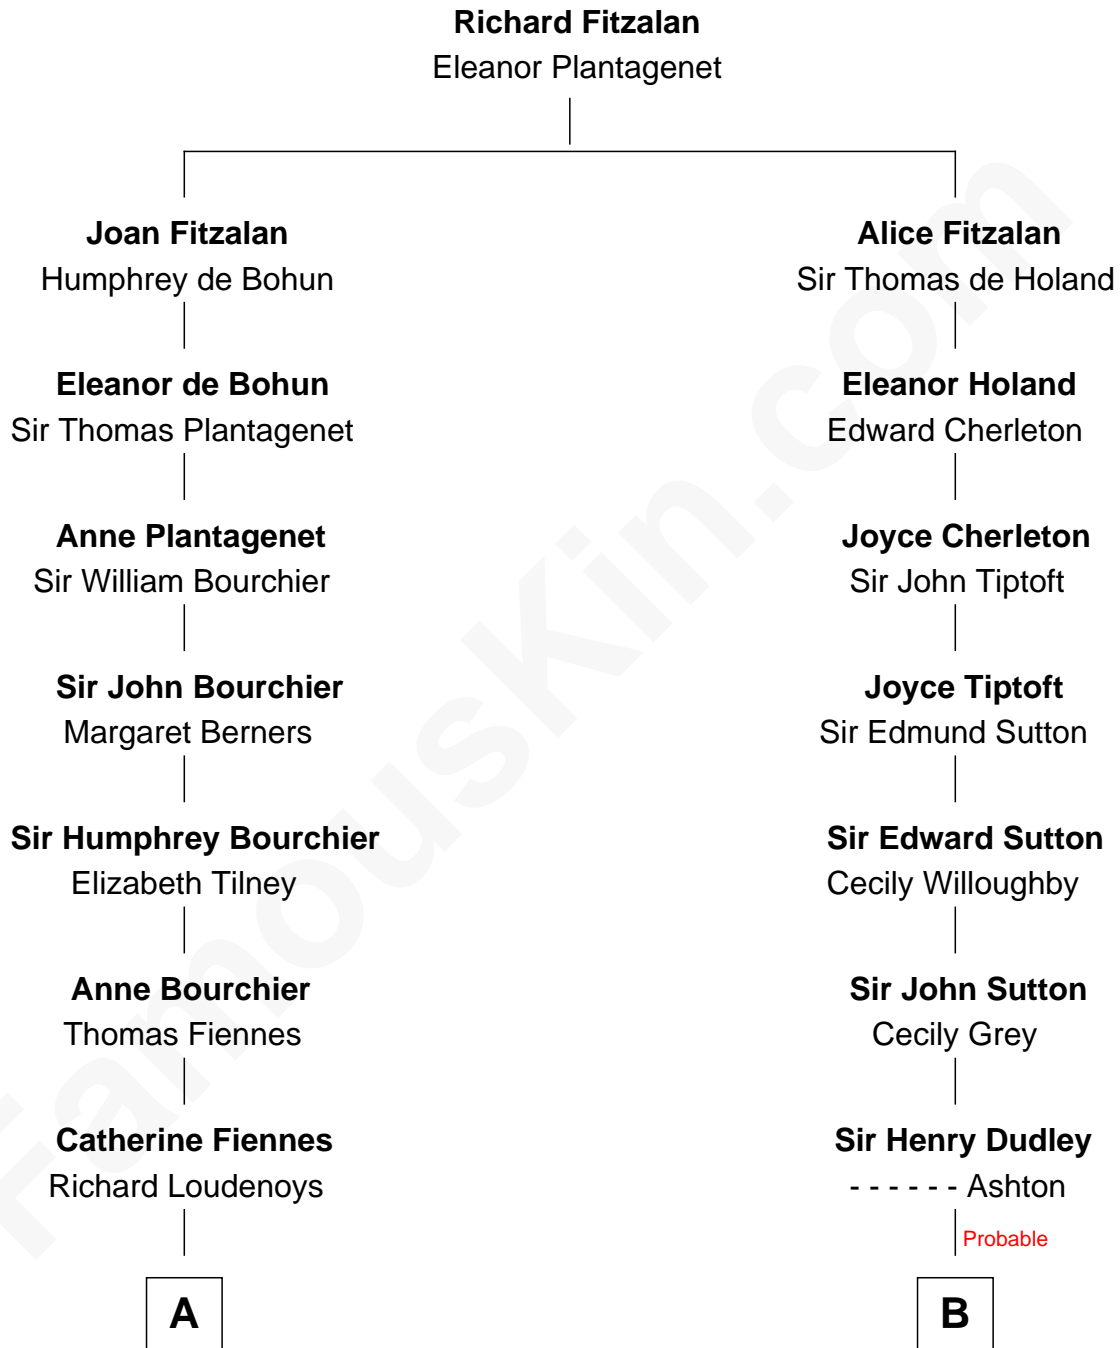

**FamousKin.com**  
**Relationship Chart of**  
**Frank Lloyd Wright**  
*American Architect*

16th cousin 3 times removed of

**John Brown**  
*American Abolitionist*

**C**

—  
**Rev. David Wright**

Abigail Goddard

—  
**William Carey Wright**

Anna Lloyd Jones

—  
**Frank Lloyd Wright**

*American Architect*

FamousKin.com