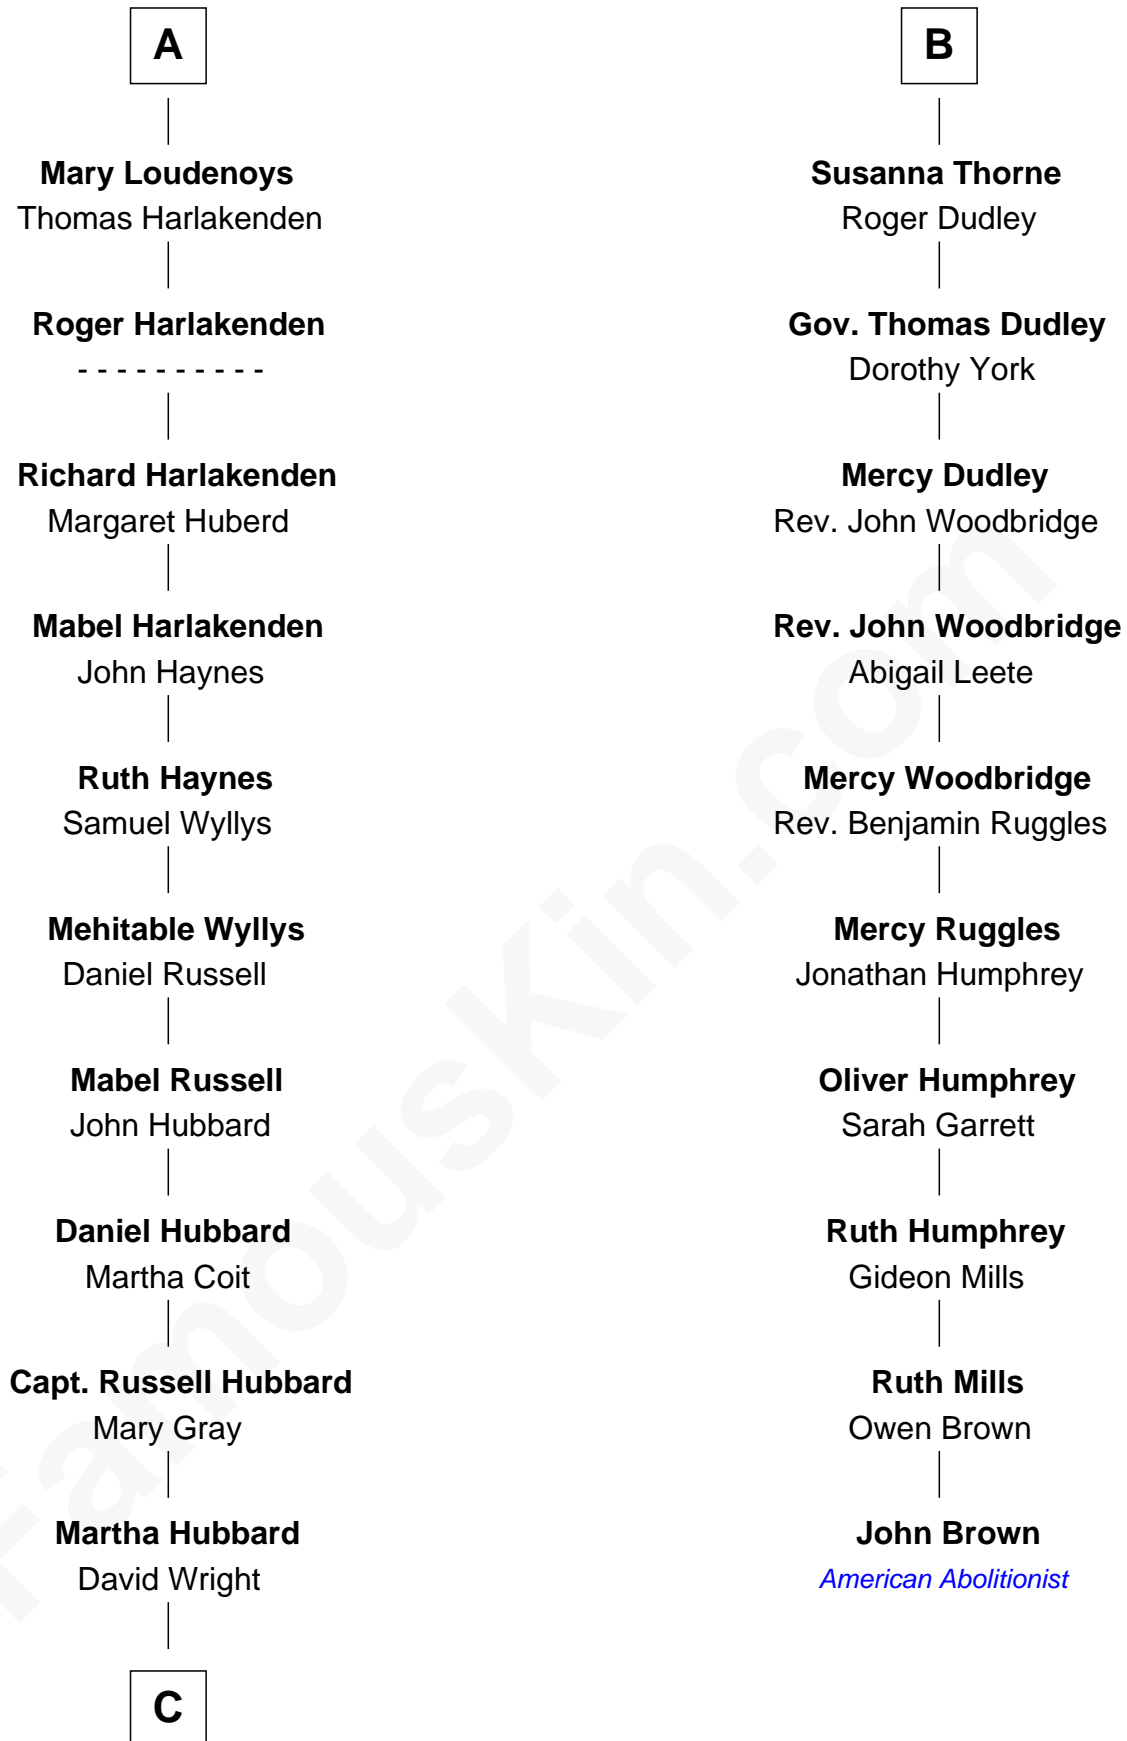

FamousKin.com
Relationship Chart of
Frank Lloyd Wright
American Architect

16th cousin 3 times removed of

John Brown
American Abolitionist

C

—
Rev. David Wright

Abigail Goddard

—
William Carey Wright

Anna Lloyd Jones

—
Frank Lloyd Wright

American Architect

FamousKin.com