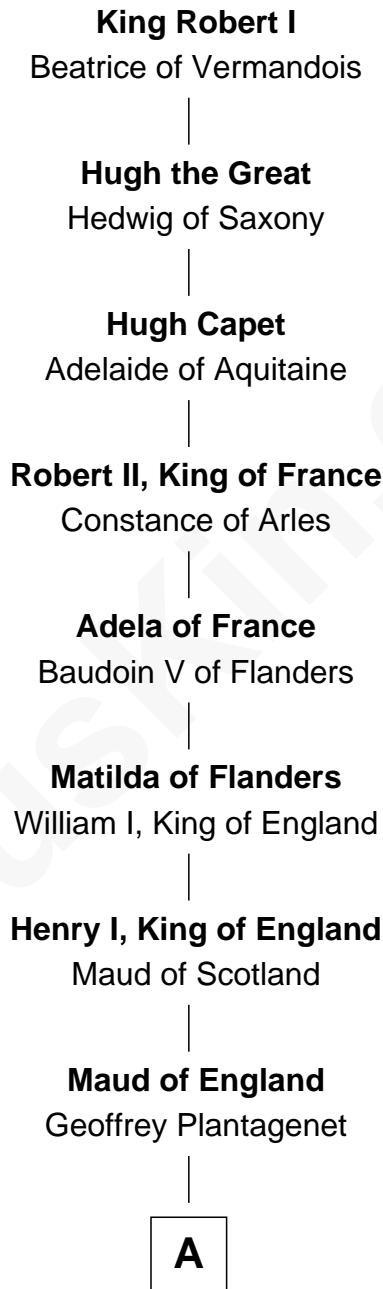

FamousKin.com Relationship Chart of

Frank Lloyd Wright

American Architect

30th Great-grandson of

King Robert I

King of France

A

Henry II, King of England

Eleanor of Aquitaine

John, King of England

Isabelle of Angoulême

Henry III, King of England

Eleanor of Provence

Edward I, King of England

Eleanor of Castile

Edward II, King of England