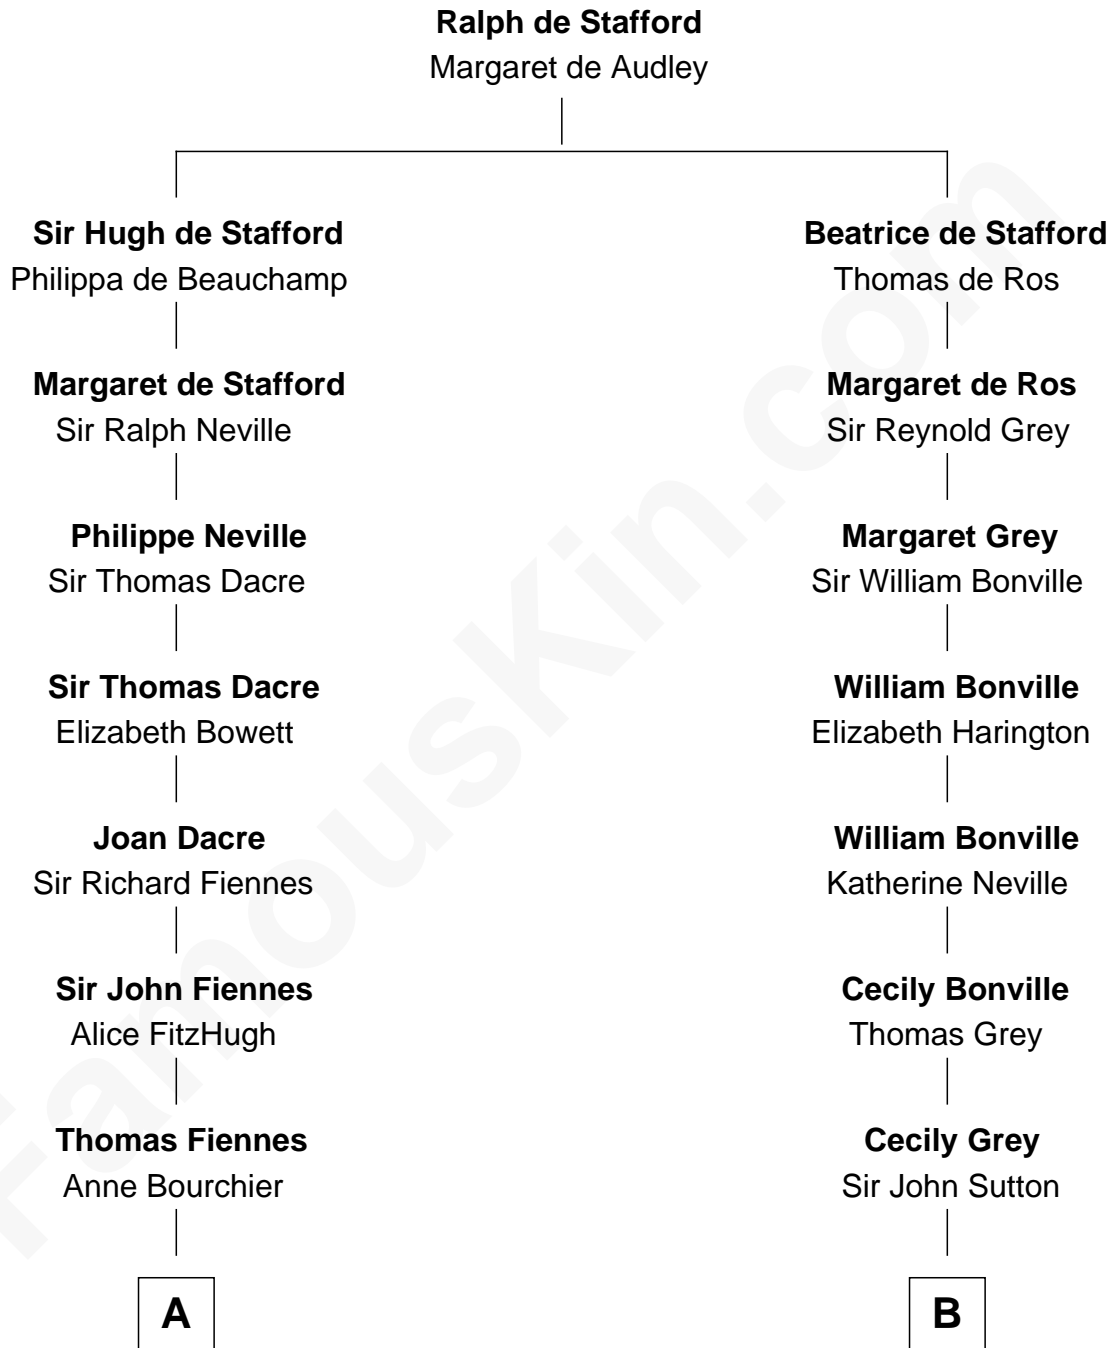

FamousKin.com
Relationship Chart of
Frank Lloyd Wright
American Architect

19th cousin 1 time removed of

James Sherman
27th U.S. Vice-President

C

Martha Hubbard

David Wright

Rev. David Wright

Abigail Goddard

William Carey Wright

Anna Lloyd Jones

Frank Lloyd Wright

American Architect

D

Frances Lucretia Williams

Richard Winslow Sherman

Mary Frances Sherman