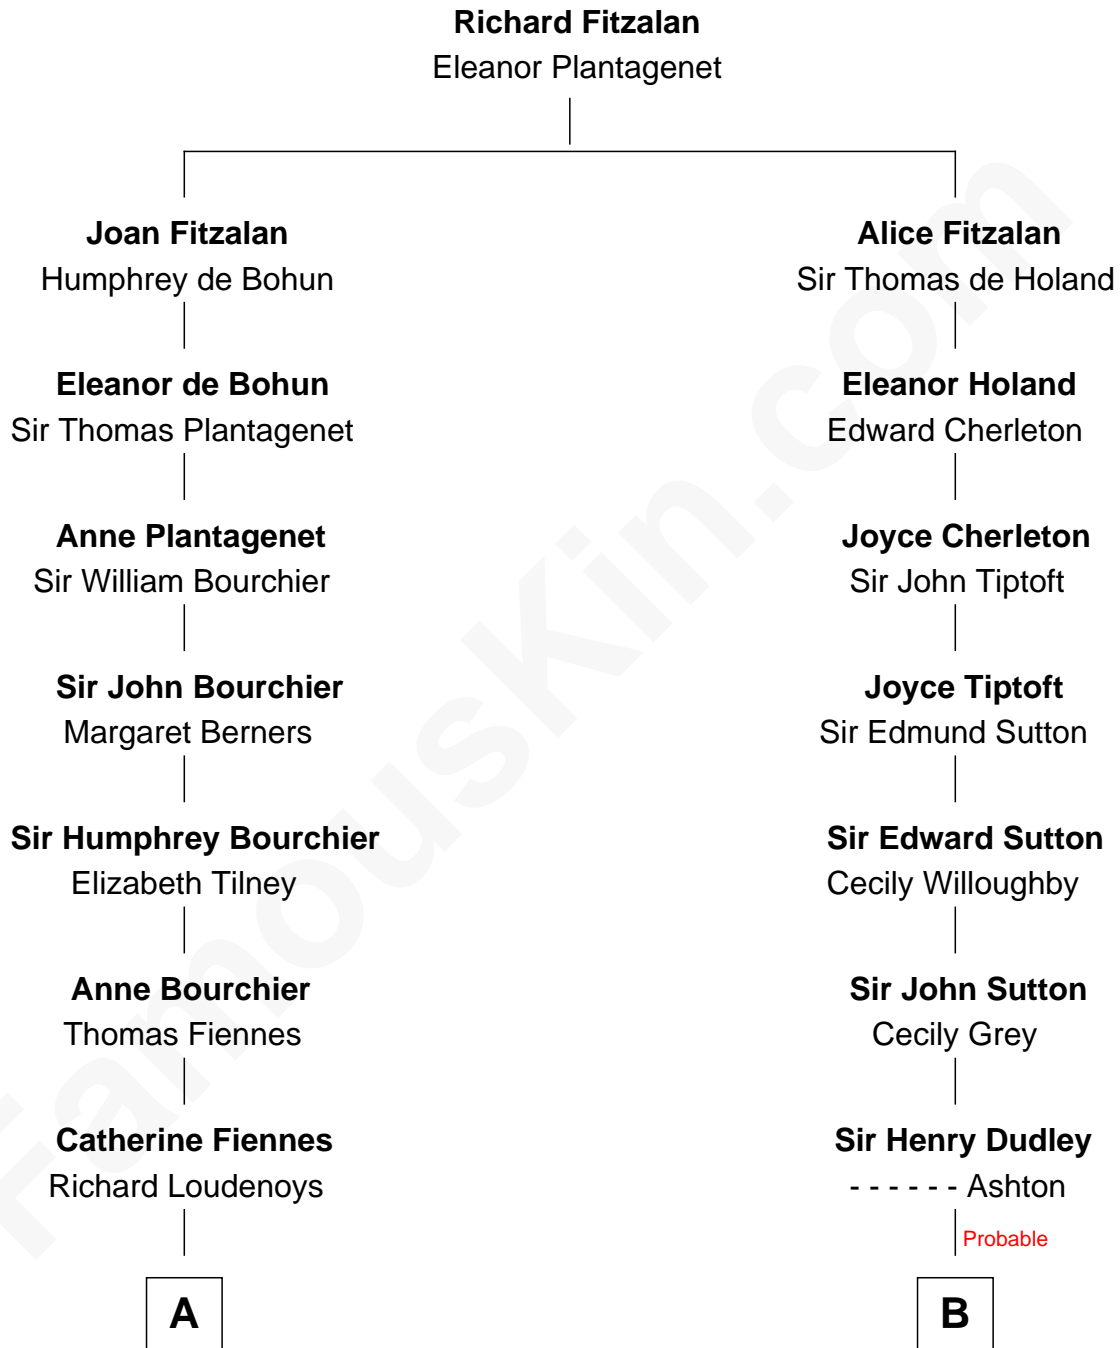

**FamousKin.com**  
**Relationship Chart of**  
**Frank Lloyd Wright**  
*American Architect*

18th cousin 1 time removed of

**James Sherman**  
*27th U.S. Vice-President*

**C**

**Rev. David Wright**  
Abigail Goddard

**William Carey Wright**  
Anna Lloyd Jones

**Frank Lloyd Wright**  
*American Architect*

**D**

**Mary Frances Sherman**  
Richard Updike Sherman

**James Sherman**  
*27th U.S. Vice-President*

FamousKin.com