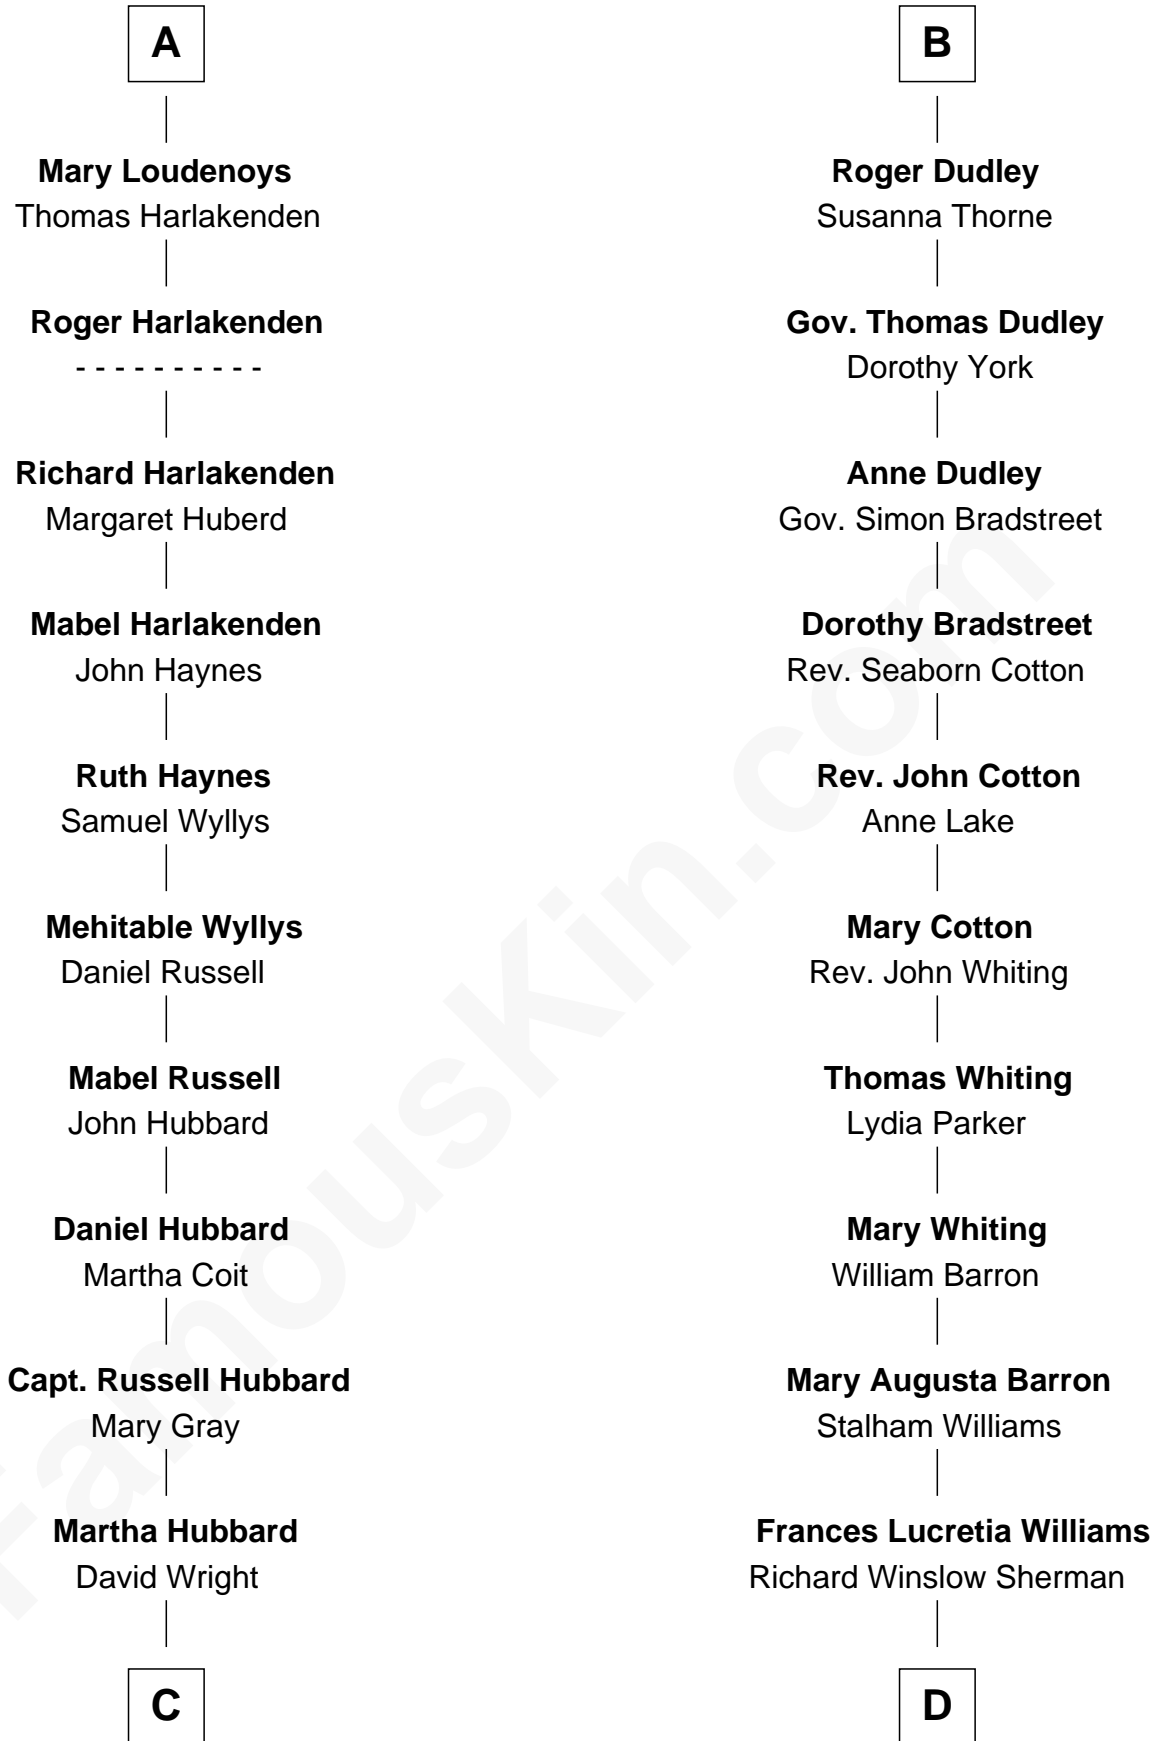

**FamousKin.com**  
**Relationship Chart of**  
**Frank Lloyd Wright**  
*American Architect*

18th cousin 1 time removed of

**James Sherman**  
*27th U.S. Vice-President*

**C**

**Rev. David Wright**  
Abigail Goddard

**William Carey Wright**  
Anna Lloyd Jones

**Frank Lloyd Wright**  
*American Architect*

**D**

**Mary Frances Sherman**  
Richard Updike Sherman

**James Sherman**  
*27th U.S. Vice-President*

FamousKin.com