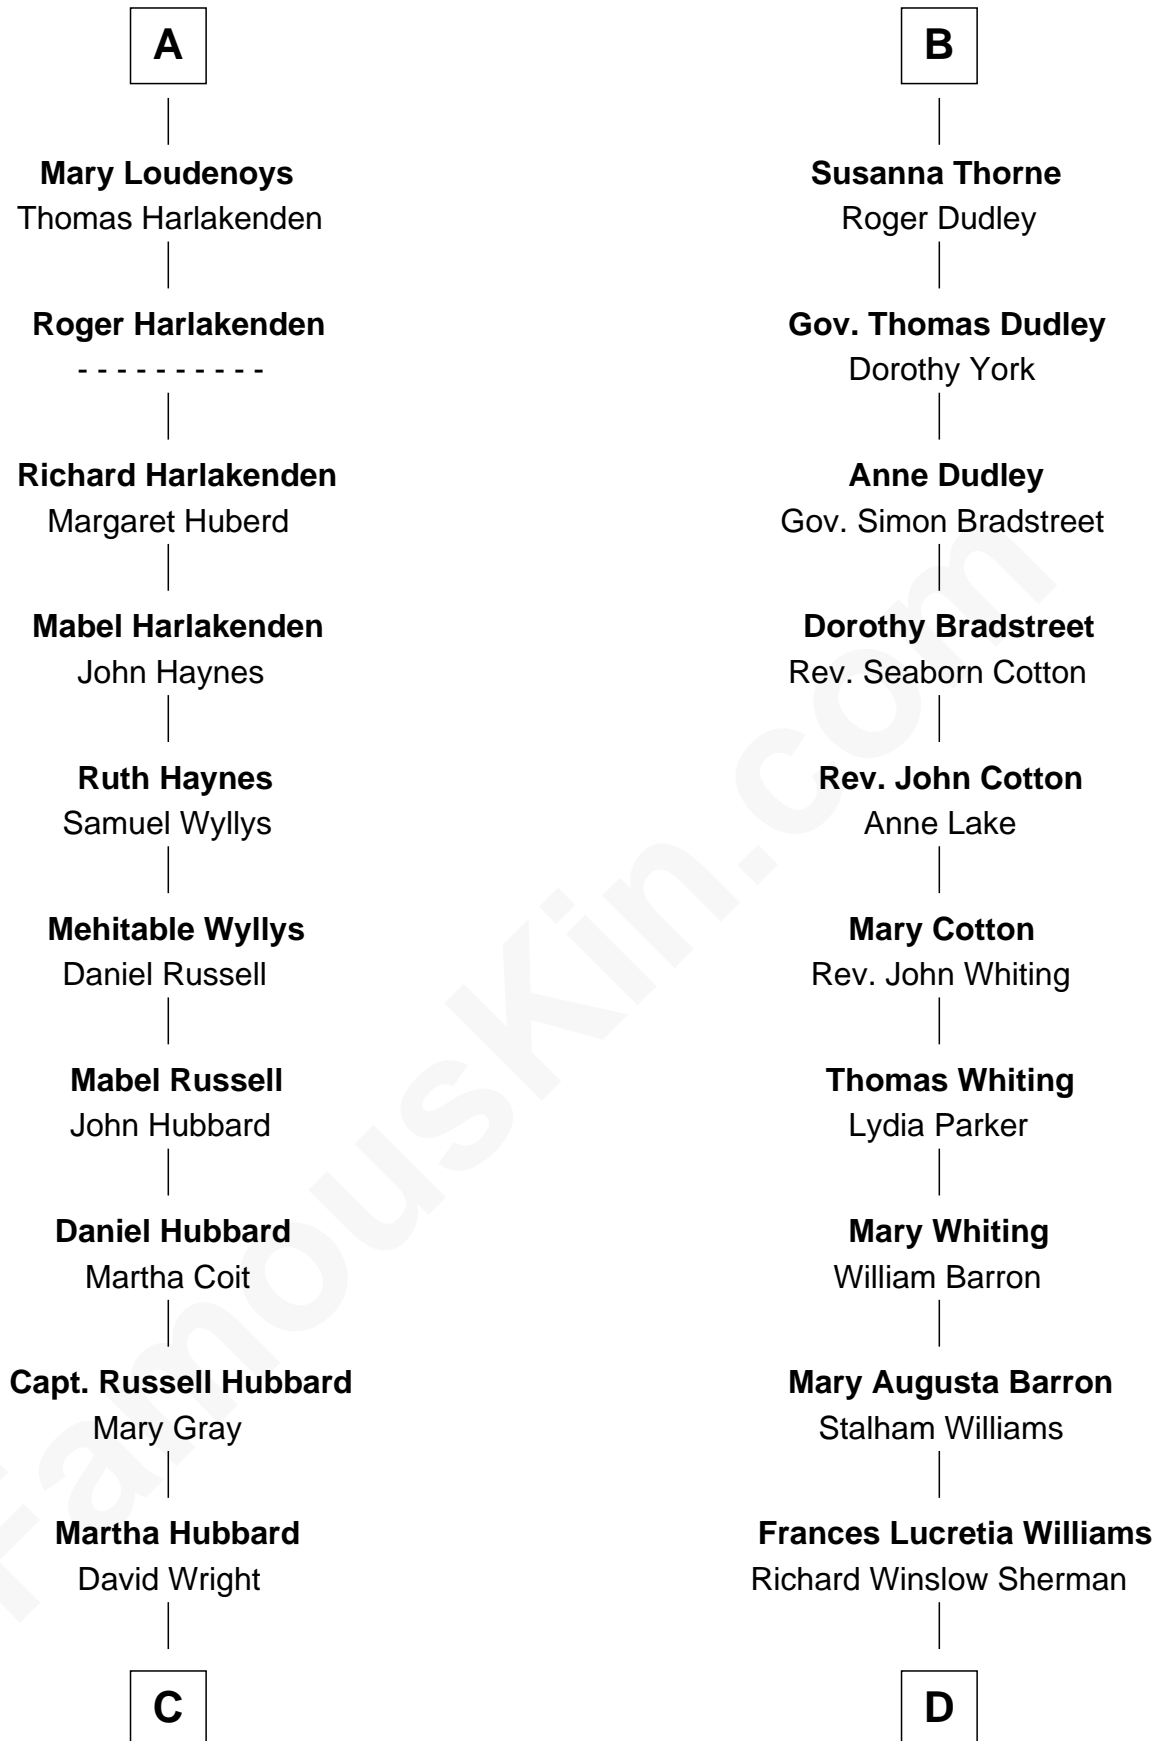

FamousKin.com
Relationship Chart of
Frank Lloyd Wright
American Architect

18th cousin 1 time removed of

James Sherman
27th U.S. Vice-President

C

Rev. David Wright
Abigail Goddard

William Carey Wright
Anna Lloyd Jones

Frank Lloyd Wright
American Architect

D

Mary Frances Sherman
Richard Updike Sherman

James Sherman
27th U.S. Vice-President

FamousKin.com