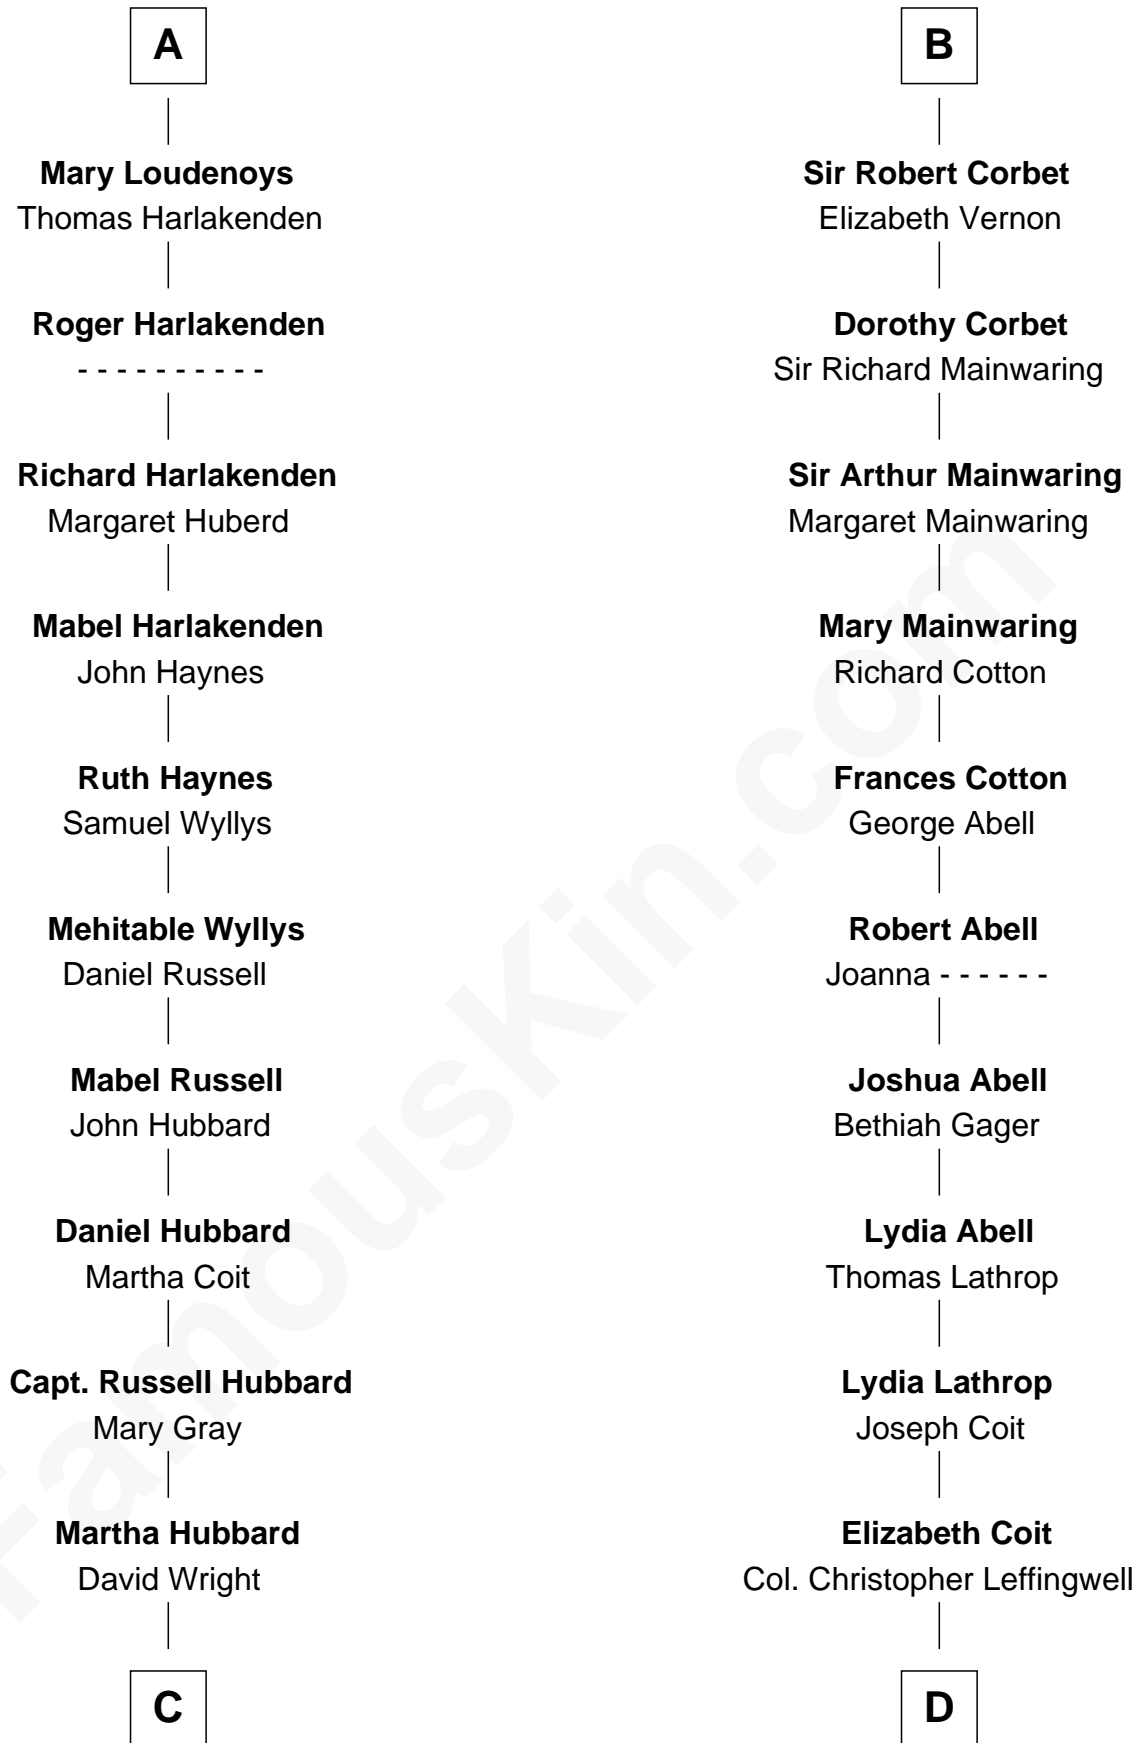

**FamousKin.com**  
**Relationship Chart of**  
**Frank Lloyd Wright**  
*American Architect*

19th cousin 2 times removed of

**Allen Dulles**  
*5th Director of the C.I.A.*

**C**

**Rev. David Wright**

Abigail Goddard

**William Carey Wright**

Anna Lloyd Jones

**Frank Lloyd Wright**

*American Architect*

**D**

**Joanna Leffingwell**

Charles Lathrop

**Harriet Wadsworth Lathrop**