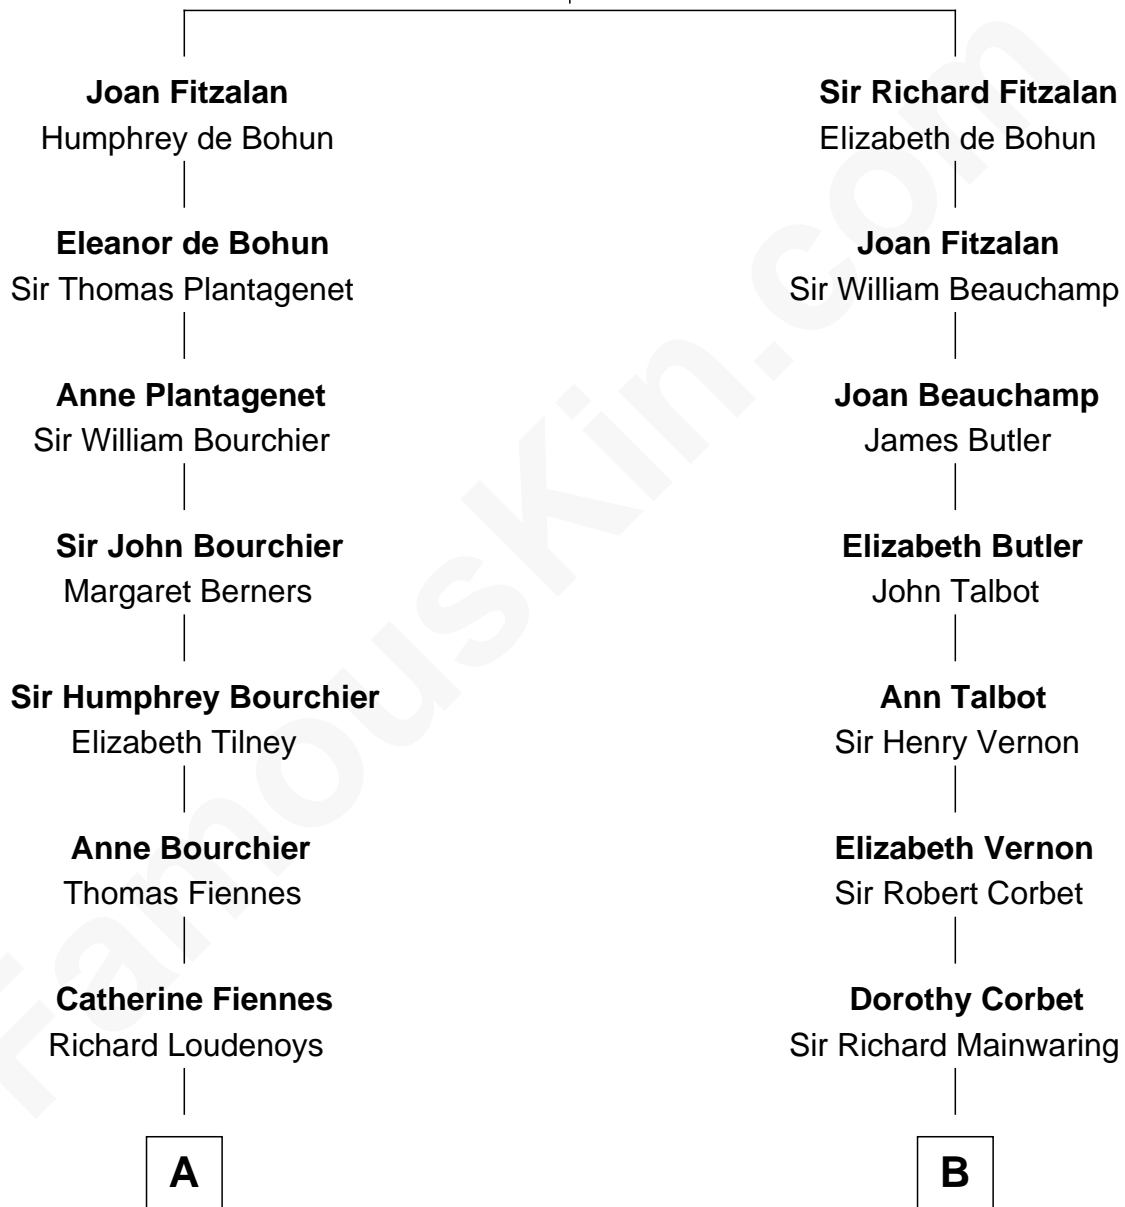

# FamousKin.com Relationship Chart of

**Frank Lloyd Wright**

*American Architect*

19th cousin of

**Allen Dulles**

*5th Director of the C.I.A.*

**Richard Fitzalan**  
Eleanor Plantagenet

**C**

**Rev. David Wright**

Abigail Goddard

**William Carey Wright**

Anna Lloyd Jones

**Frank Lloyd Wright**

*American Architect*

**D**

**Harriet Lathrop Winslow**