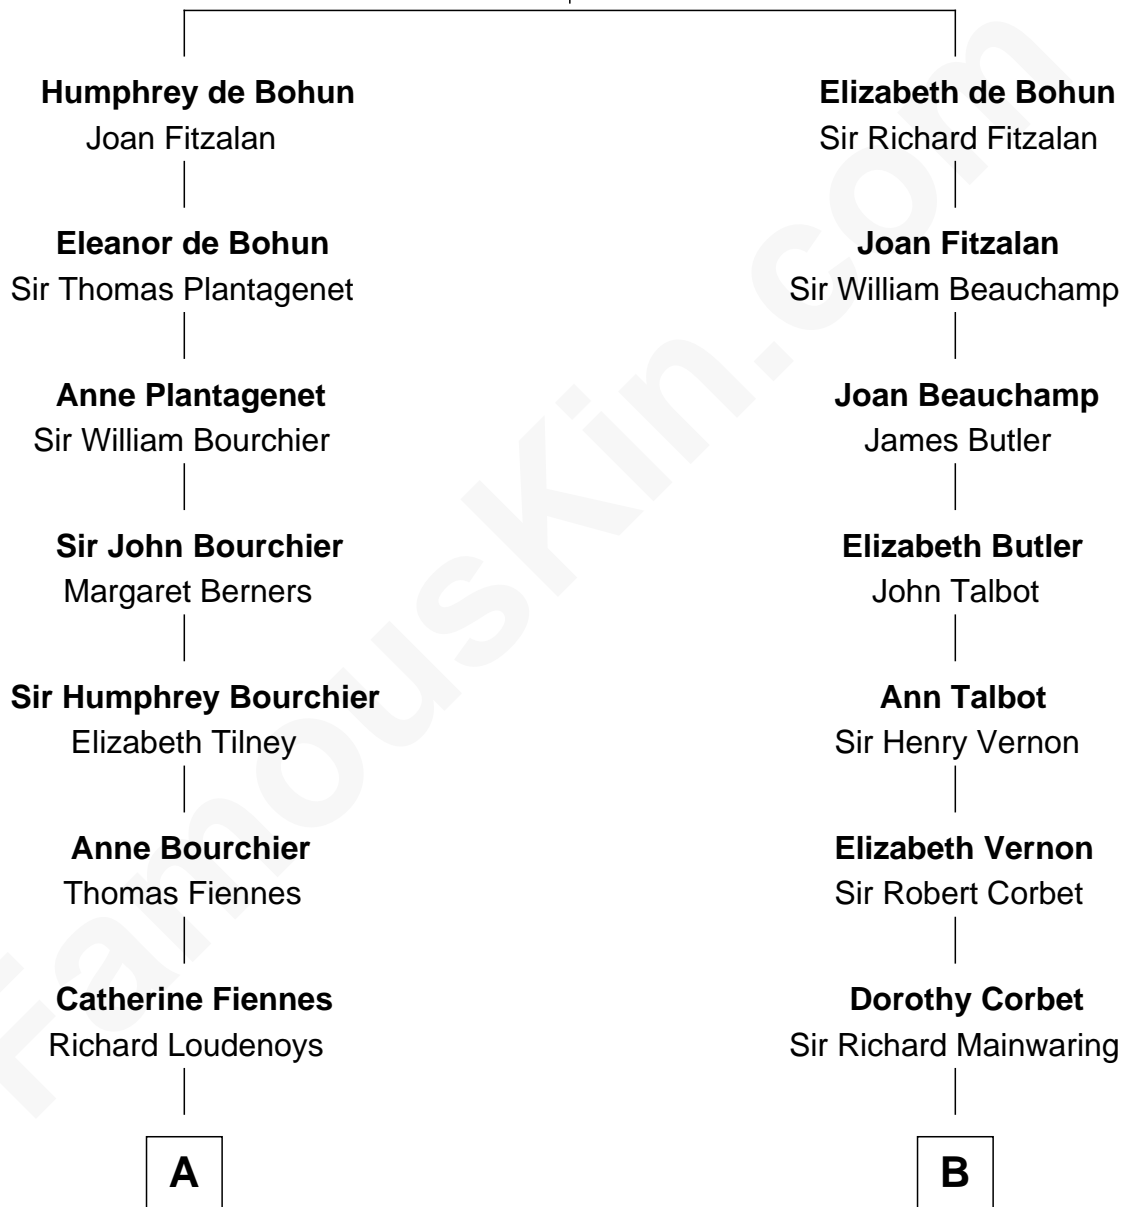

FamousKin.com Relationship Chart of

Frank Lloyd Wright

American Architect

19th cousin of

Allen Dulles

5th Director of the C.I.A.

Sir William de Bohun
Elizabeth de Badlesmere

C

Rev. David Wright

Abigail Goddard

William Carey Wright

Anna Lloyd Jones

Frank Lloyd Wright

American Architect

D

Harriet Lathrop Winslow