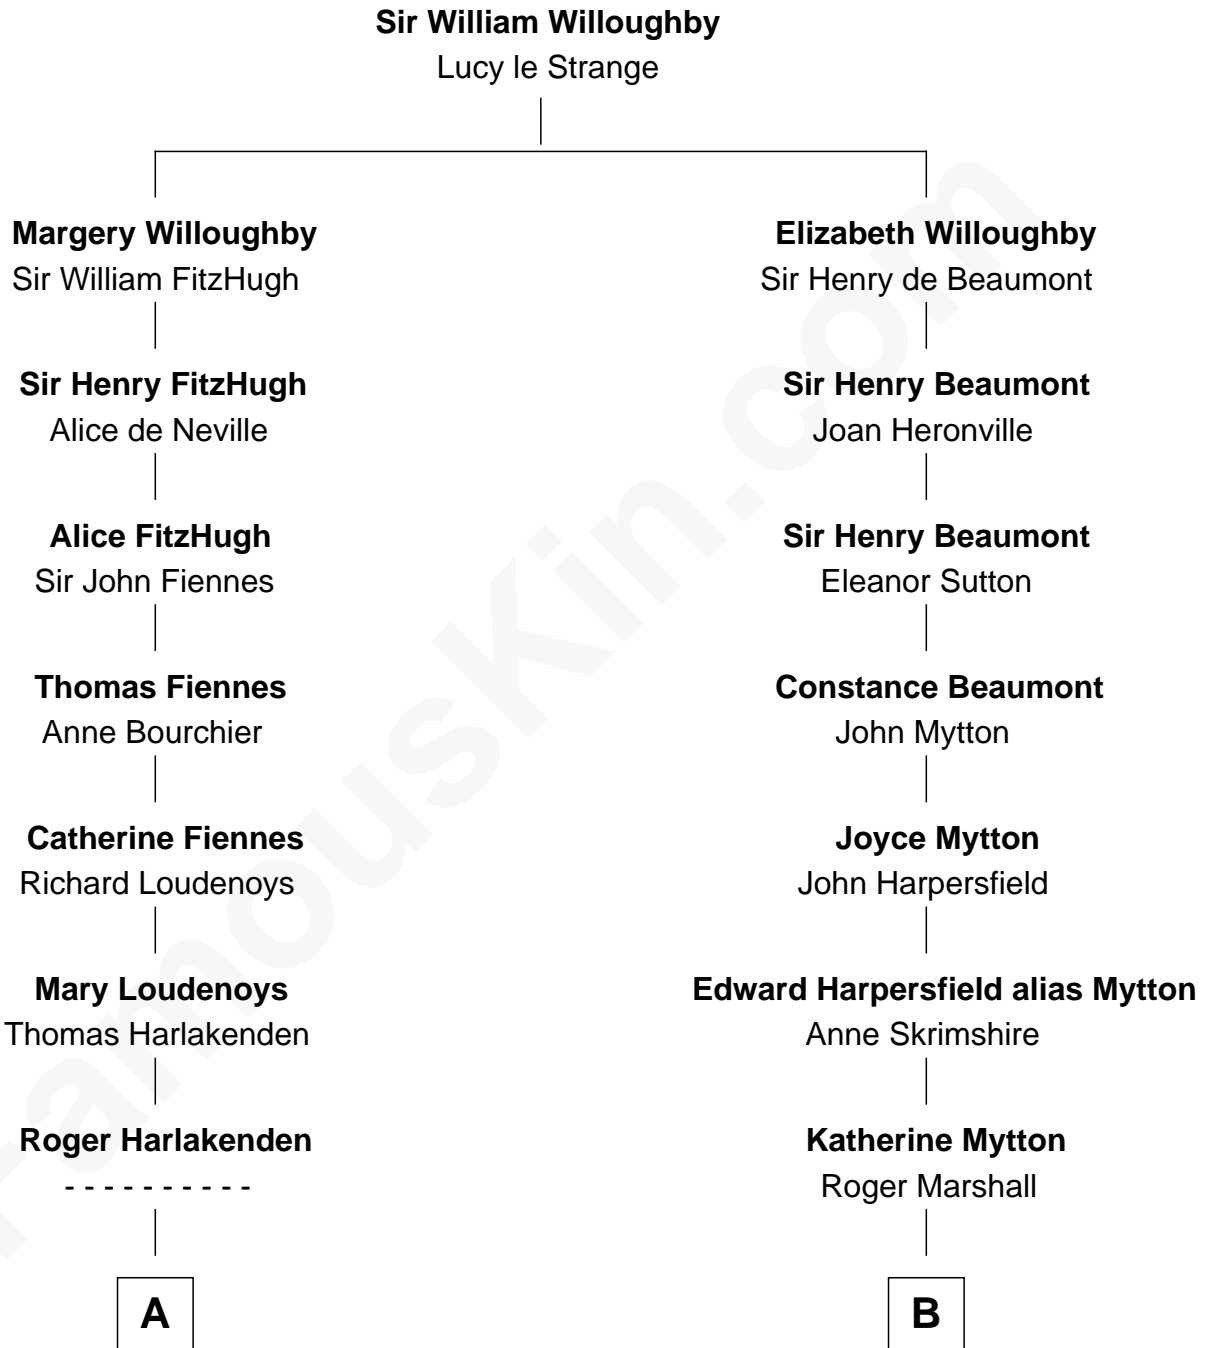

FamousKin.com
Relationship Chart of
Frank Lloyd Wright
American Architect

17th cousin 2 times removed of
Chevy Chase
Comedian, Actor and Writer

C

Edward Leigh Chase

Mabel Penrose Tinsley

Edward Tinsley Chase

Cathalene Parker Browning

Chevy Chase

Comedian, Actor and Writer

FamousKin.com