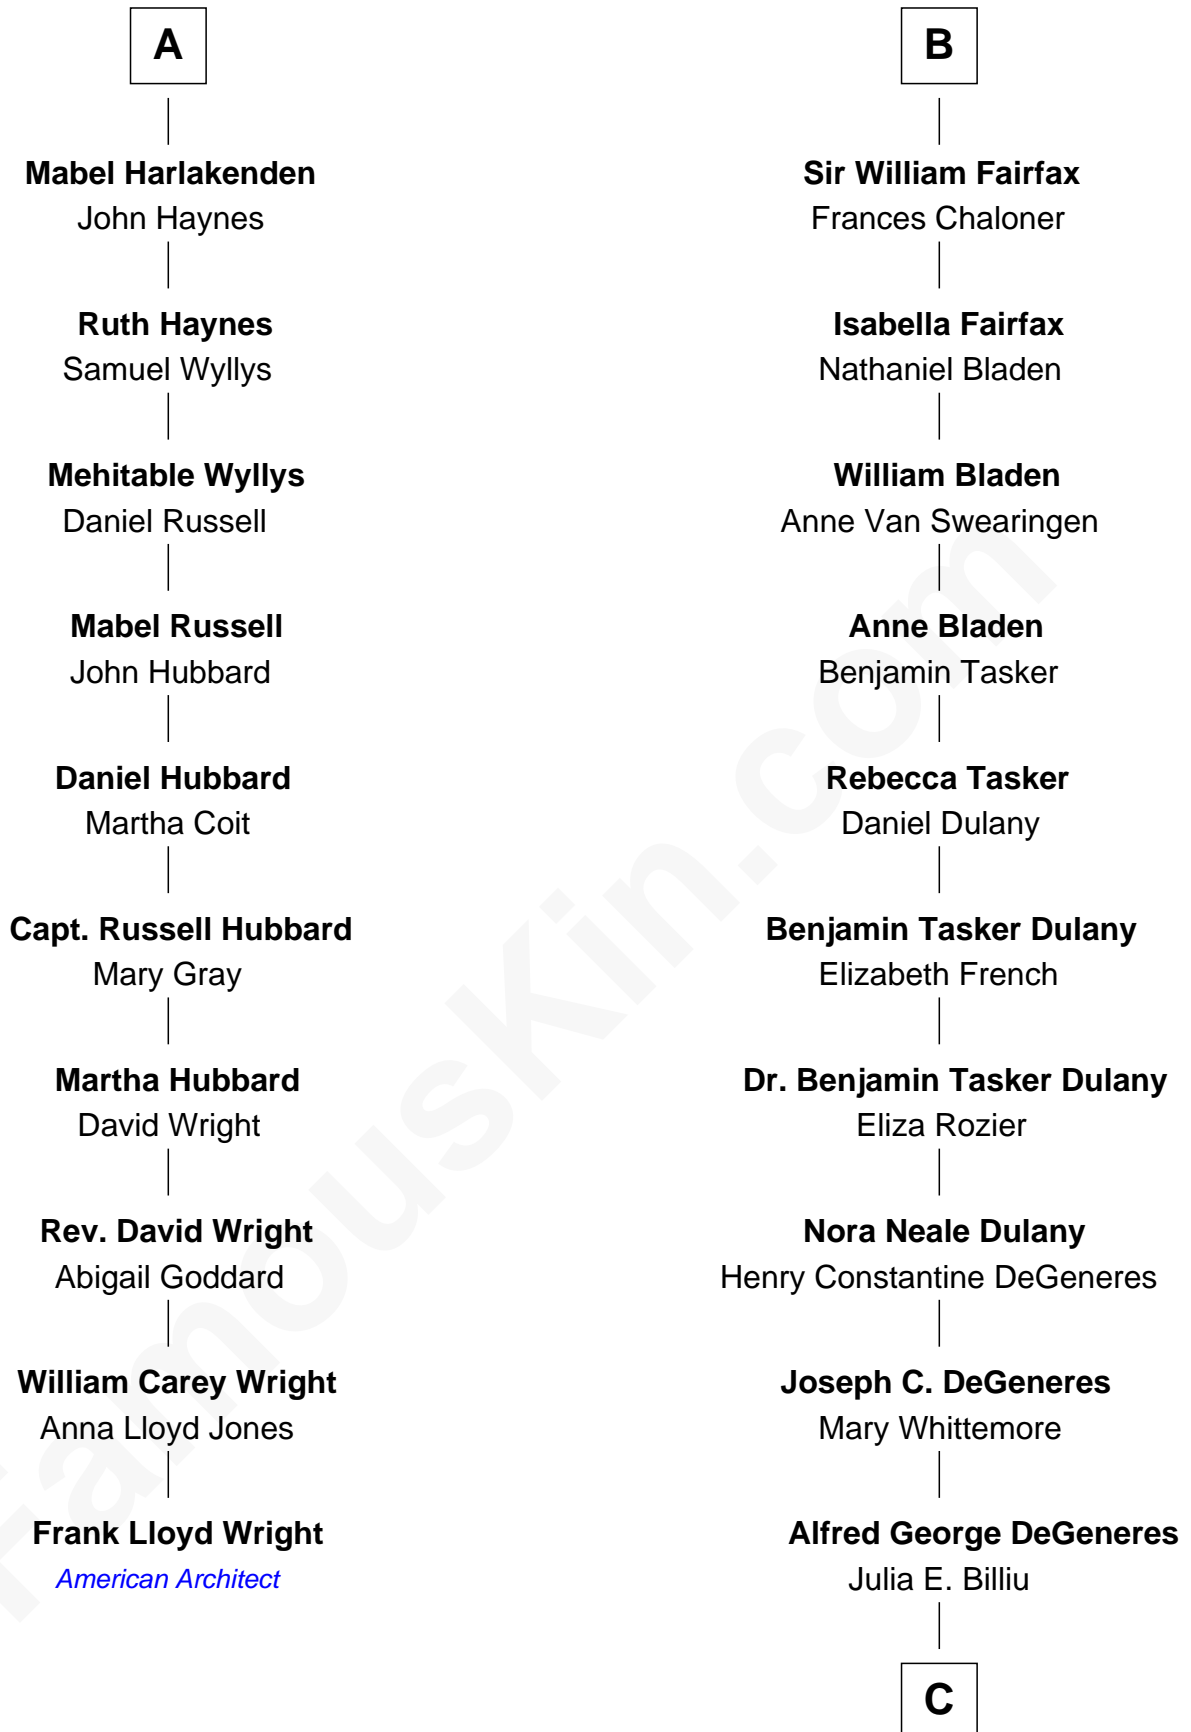

FamousKin.com
Relationship Chart of
Frank Lloyd Wright
American Architect

16th cousin 3 times removed of
Ellen DeGeneres
Comedienne and TV Personality

C

Elliot Everett DeGeneres

Ruth Elodie Martin

Elliot Everett DeGeneres