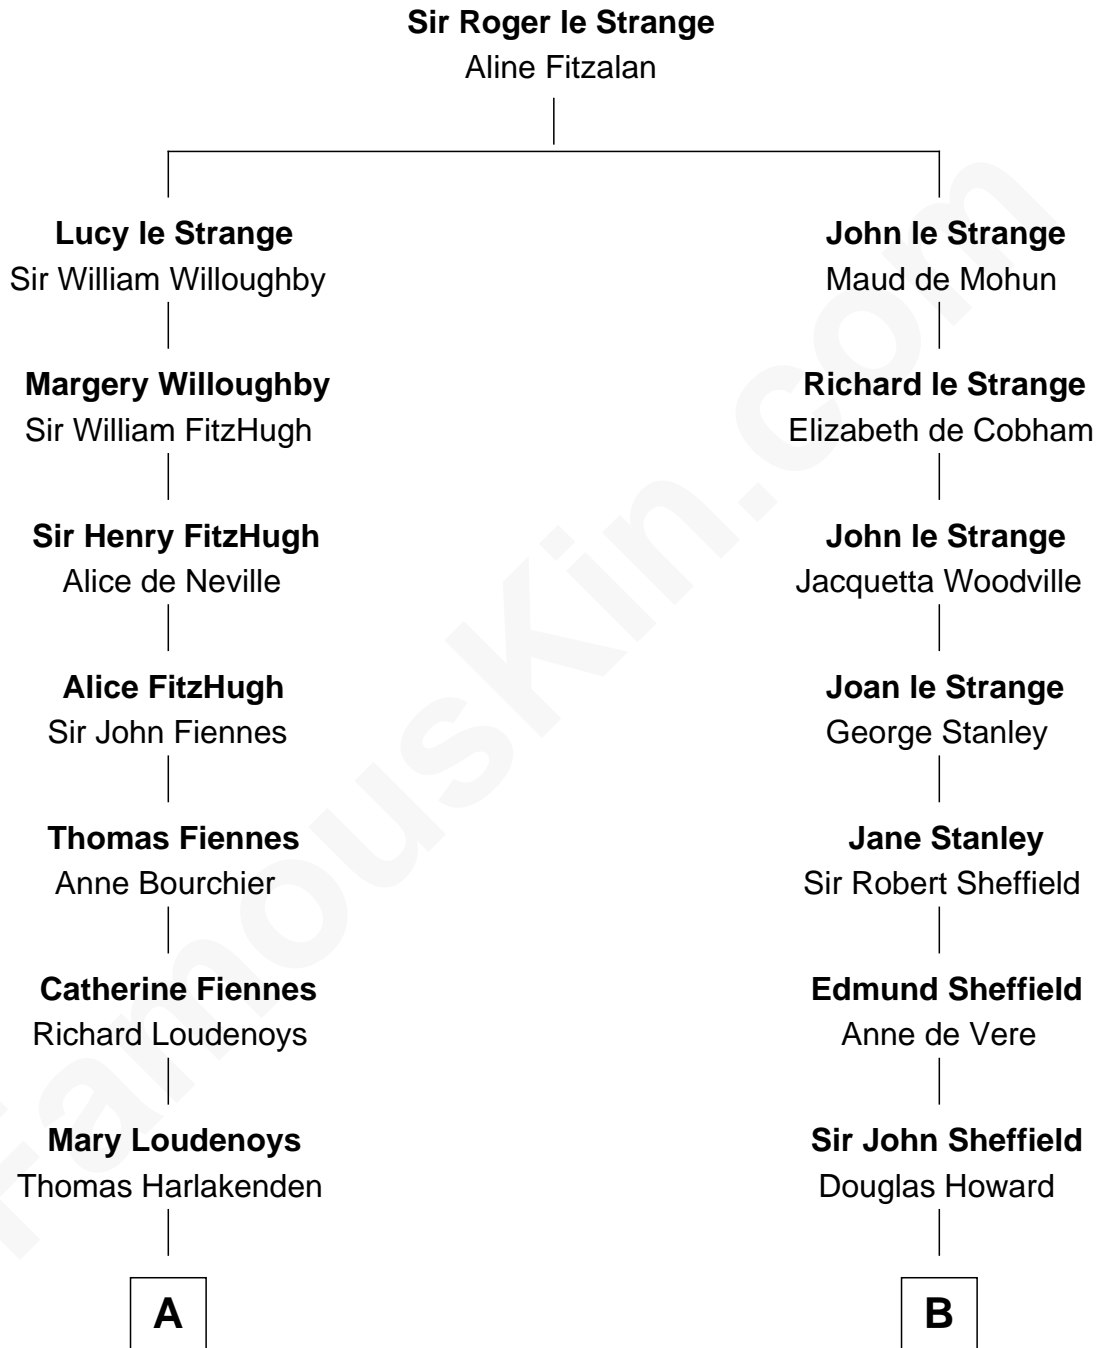

FamousKin.com
Relationship Chart of
Frank Lloyd Wright
American Architect

18th cousin 3 times removed of
Ellen DeGeneres
Comedienne and TV Personality

C

William Carey Wright

Anna Lloyd Jones

Frank Lloyd Wright

American Architect

D

Joseph C. DeGeneres

Mary Whittemore

Alfred George DeGeneres

Julia E. Billiu

Elliot Everett DeGeneres

Ruth Elodie Martin