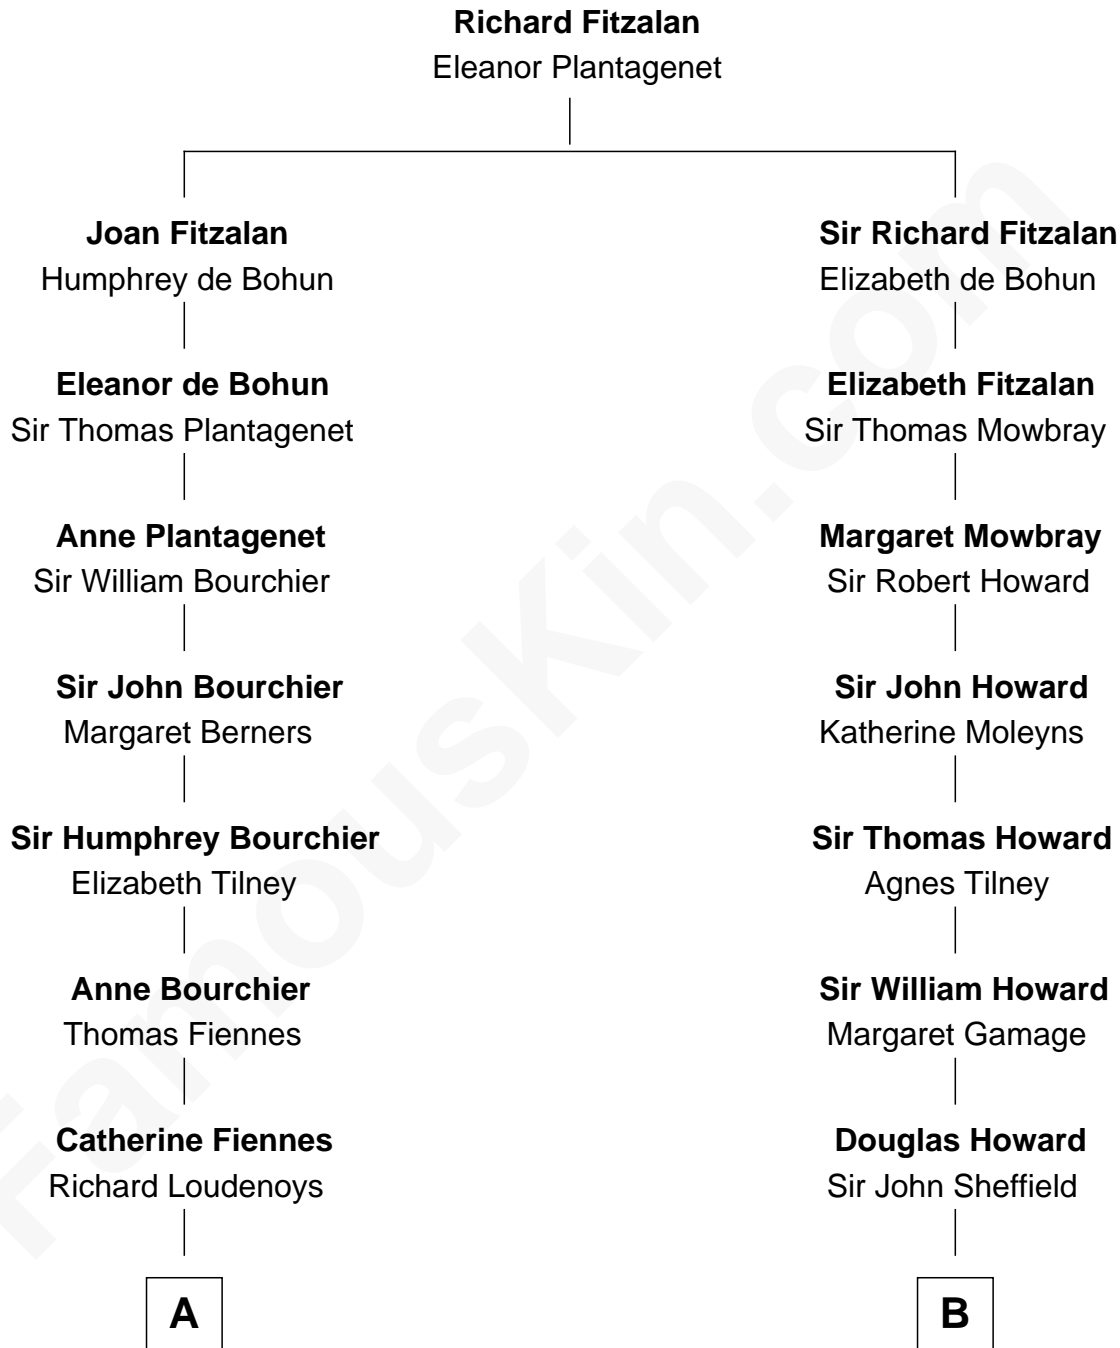

FamousKin.com
Relationship Chart of
Frank Lloyd Wright
American Architect

19th cousin 2 times removed of
Ellen DeGeneres
Comedienne and TV Personality

C

Rev. David Wright
Abigail Goddard

William Carey Wright
Anna Lloyd Jones

Frank Lloyd Wright
American Architect

D

Joseph C. DeGeneres
Mary Whittemore

Alfred George DeGeneres
Julia E. Billiu

Elliot Everett DeGeneres
Ruth Elodie Martin

Elliot Everett DeGeneres
Betty Jane Pfeffer

Ellen DeGeneres
Comedienne and TV Personality