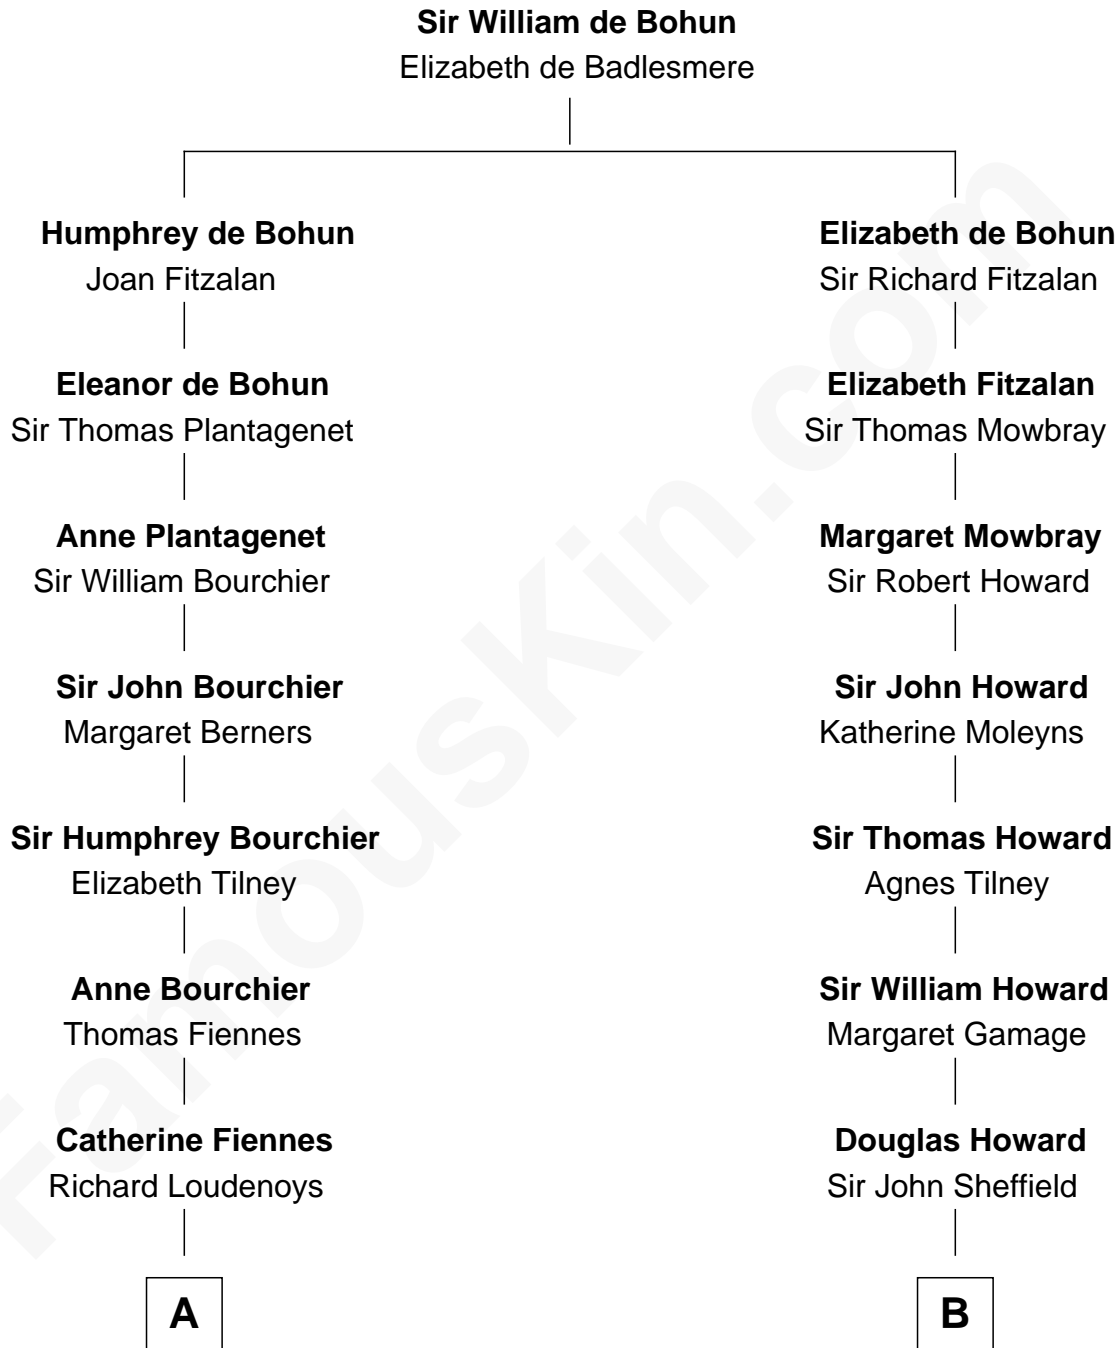

FamousKin.com
Relationship Chart of
Frank Lloyd Wright
American Architect

19th cousin 2 times removed of
Ellen DeGeneres
Comedienne and TV Personality

C

Rev. David Wright

Abigail Goddard

William Carey Wright