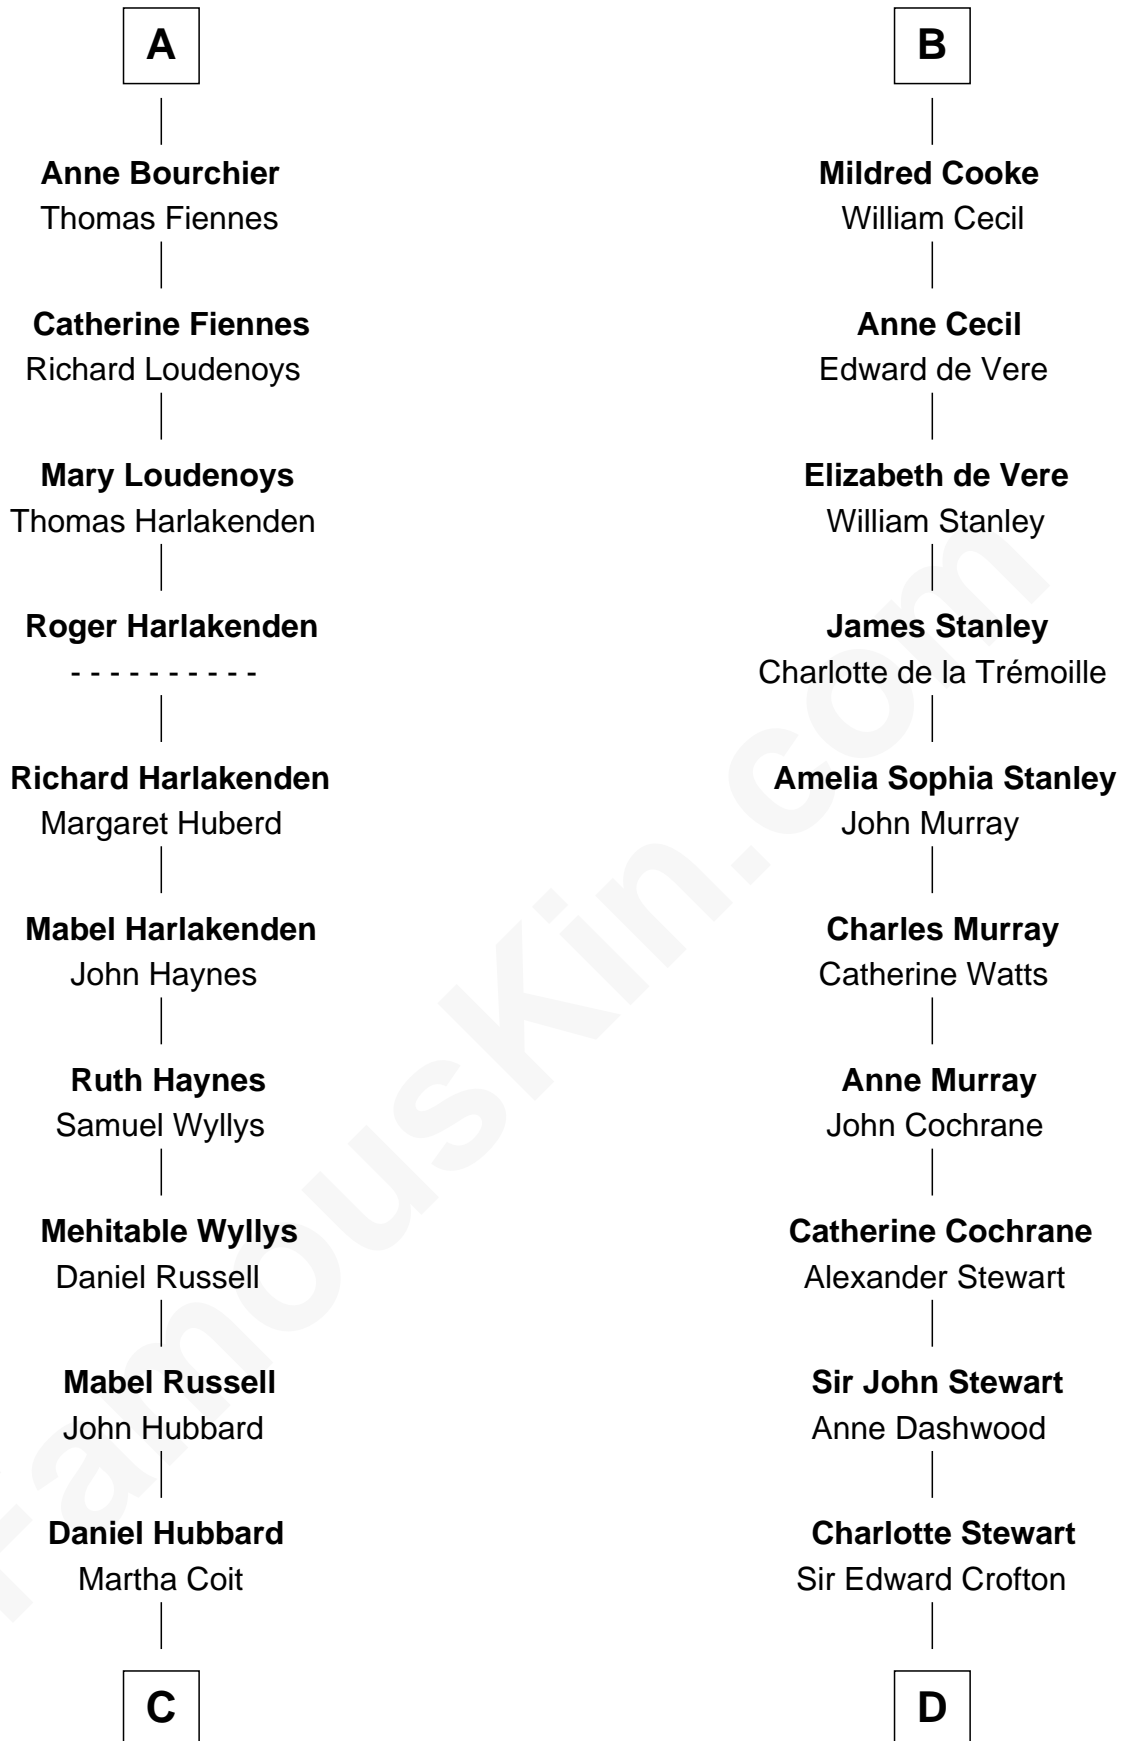

FamousKin.com Relationship Chart of

Frank Lloyd Wright

American Architect

21st cousin of

Guy Ritchie

British Filmmaker

Ida de Odingsells

with husband
Sir Roger de Herdeburgh

with husband
John de Clinton

Ela Herdeburgh
Sir William de Boteler

William de Clinton
Julian de Leybourne

Ankaret le Boteler
John le Strange

Elizabeth de Clinton
Sir John FitzWilliam

Eleanor le Strange
Sir Reynold de Grey

Sir William FitzWilliam
Maude de Cromwell

Ida Grey
John Cokayne

Sir John FitzWilliam
Eleanor Greene

Elizabeth Cokayne
Sir Laurence Cheney

John FitzWilliam
Helen Villiers

Elizabeth Cheney
Sir Frederick Tilney

Sir William FitzWilliam
Anne Hawes

Elizabeth Tilney
Sir Humphrey Bourchier

Anne FitzWilliam
Sir Anthony Cooke

A

B

C

Capt. Russell Hubbard

Mary Gray