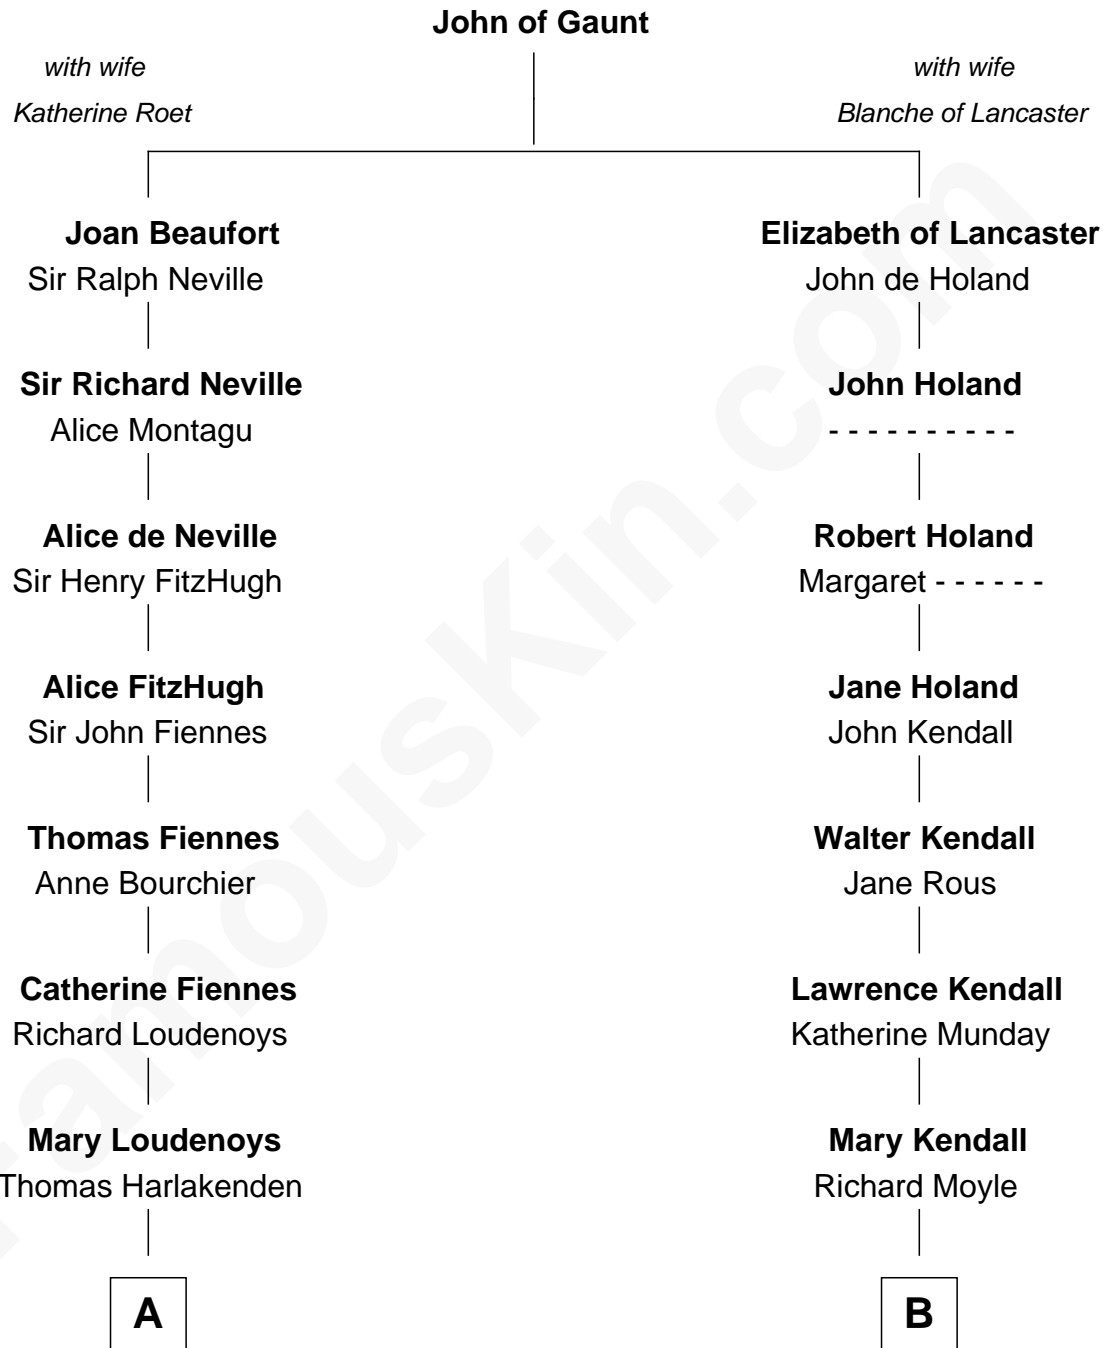

FamousKin.com
Relationship Chart of
Frank Lloyd Wright
American Architect

17th cousin 1 time removed of

Buckminster Fuller
Author, Architect, and Inventor

C

—
William Carey Wright

Anna Lloyd Jones

—
Frank Lloyd Wright

American Architect

FamousKin.com