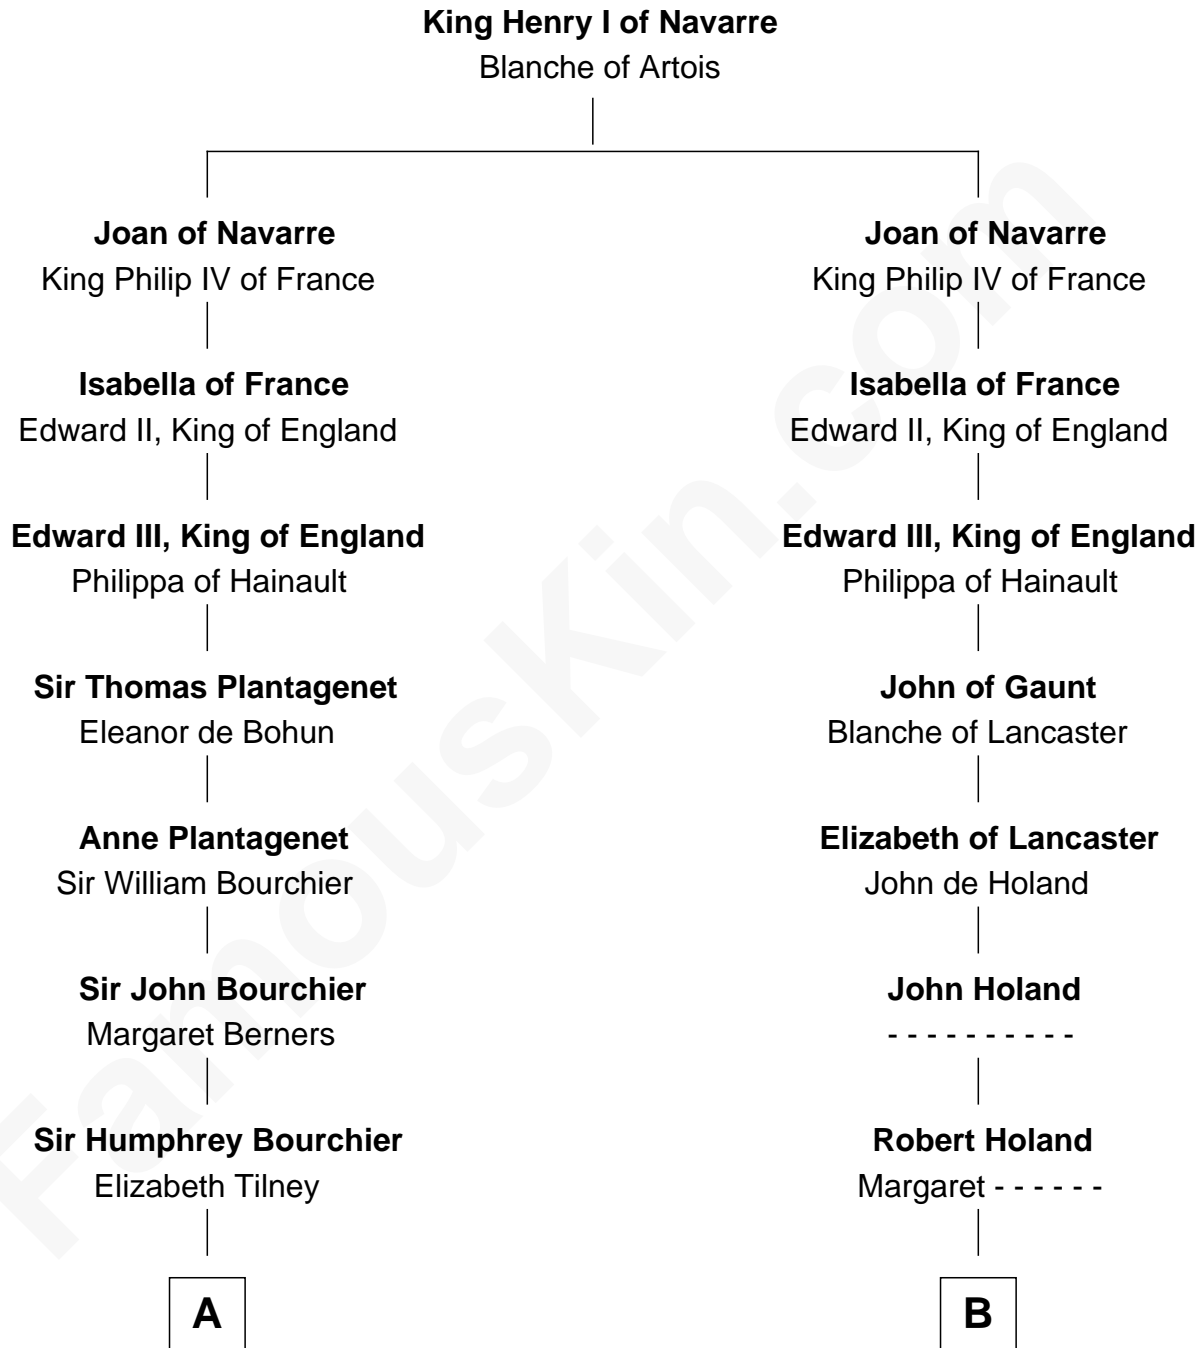

**FamousKin.com**  
**Relationship Chart of**  
**Frank Lloyd Wright**  
*American Architect*

21st cousin of

**Buckminster Fuller**  
*Author, Architect, and Inventor*

**C**

**Capt. Russell Hubbard**

Mary Gray

**Martha Hubbard**

David Wright

**Rev. David Wright**

Abigail Goddard

**William Carey Wright**

Anna Lloyd Jones

**Frank Lloyd Wright**

*American Architect*