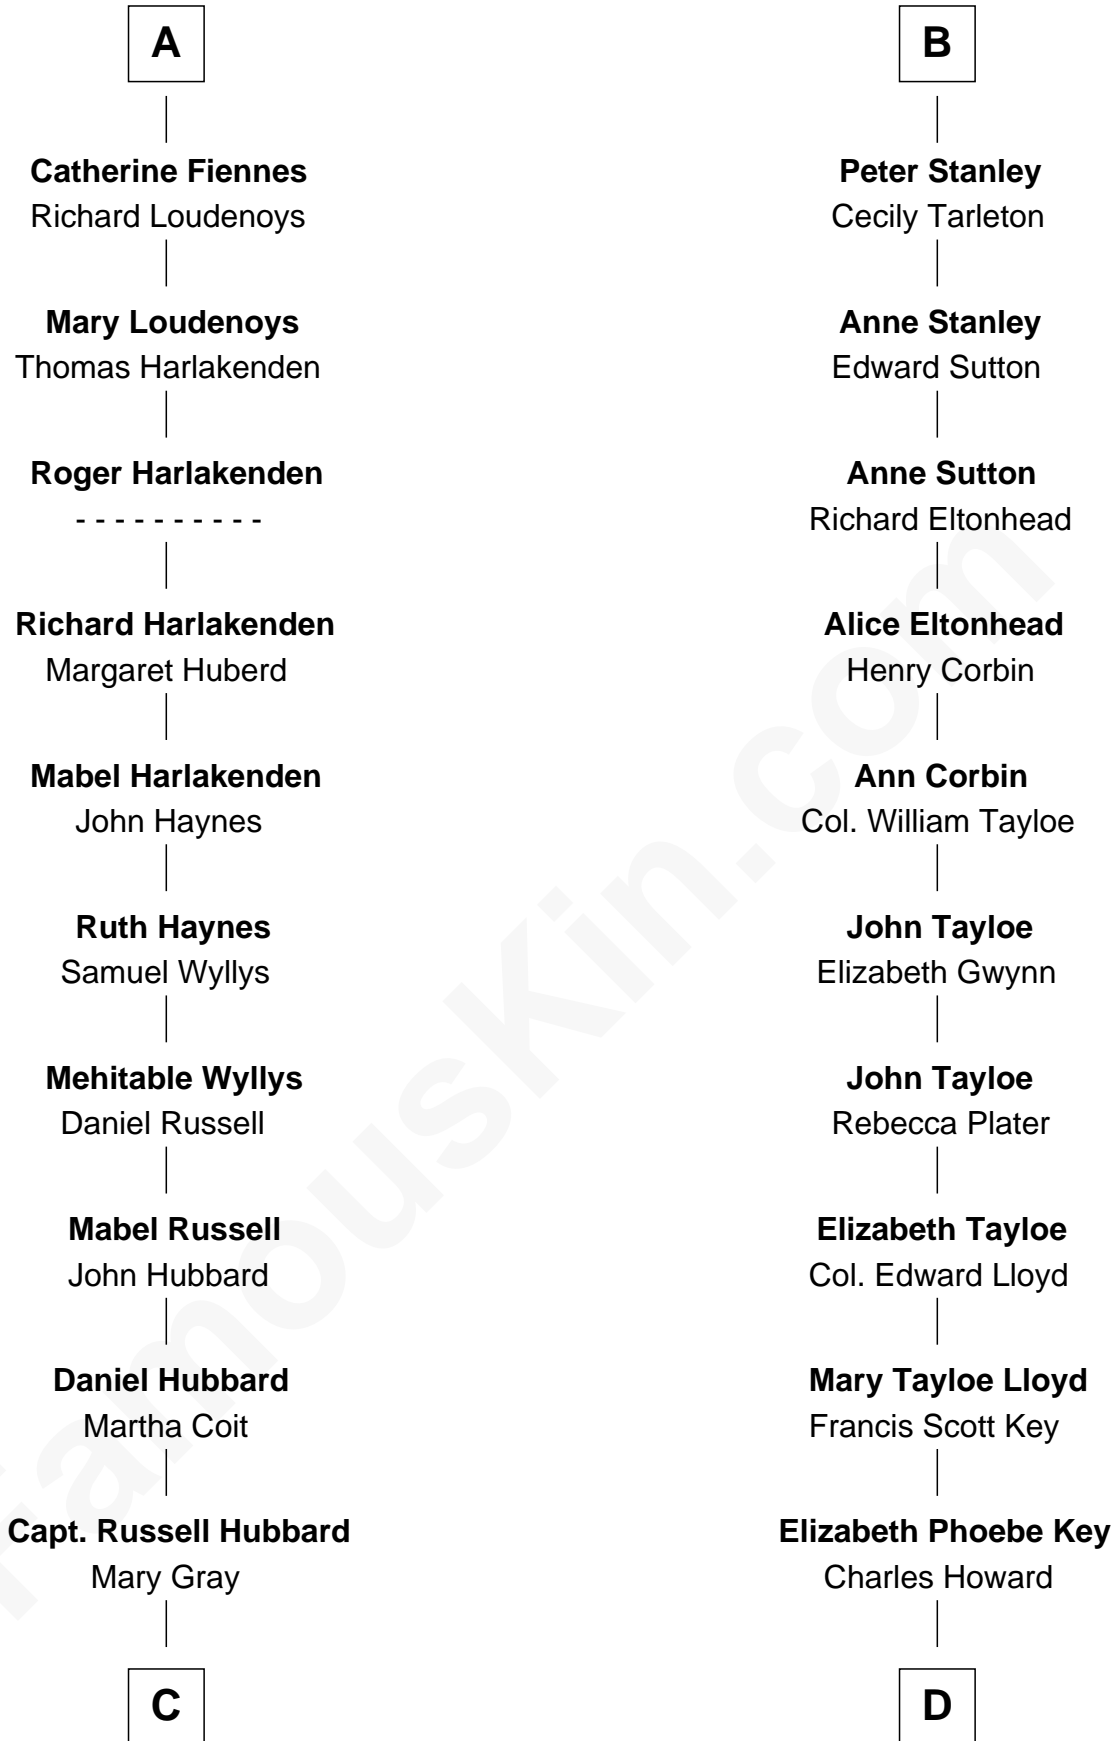

FamousKin.com
Relationship Chart of
Frank Lloyd Wright
American Architect

18th cousin 2 times removed of

Thomas Hunt Morgan
Nobel Prize Winner in Physiology or Medicine

C

Martha Hubbard

David Wright

Rev. David Wright

Abigail Goddard

William Carey Wright

Anna Lloyd Jones

Frank Lloyd Wright

American Architect

D

Ellen Key Howard

Charlton Hunt Morgan