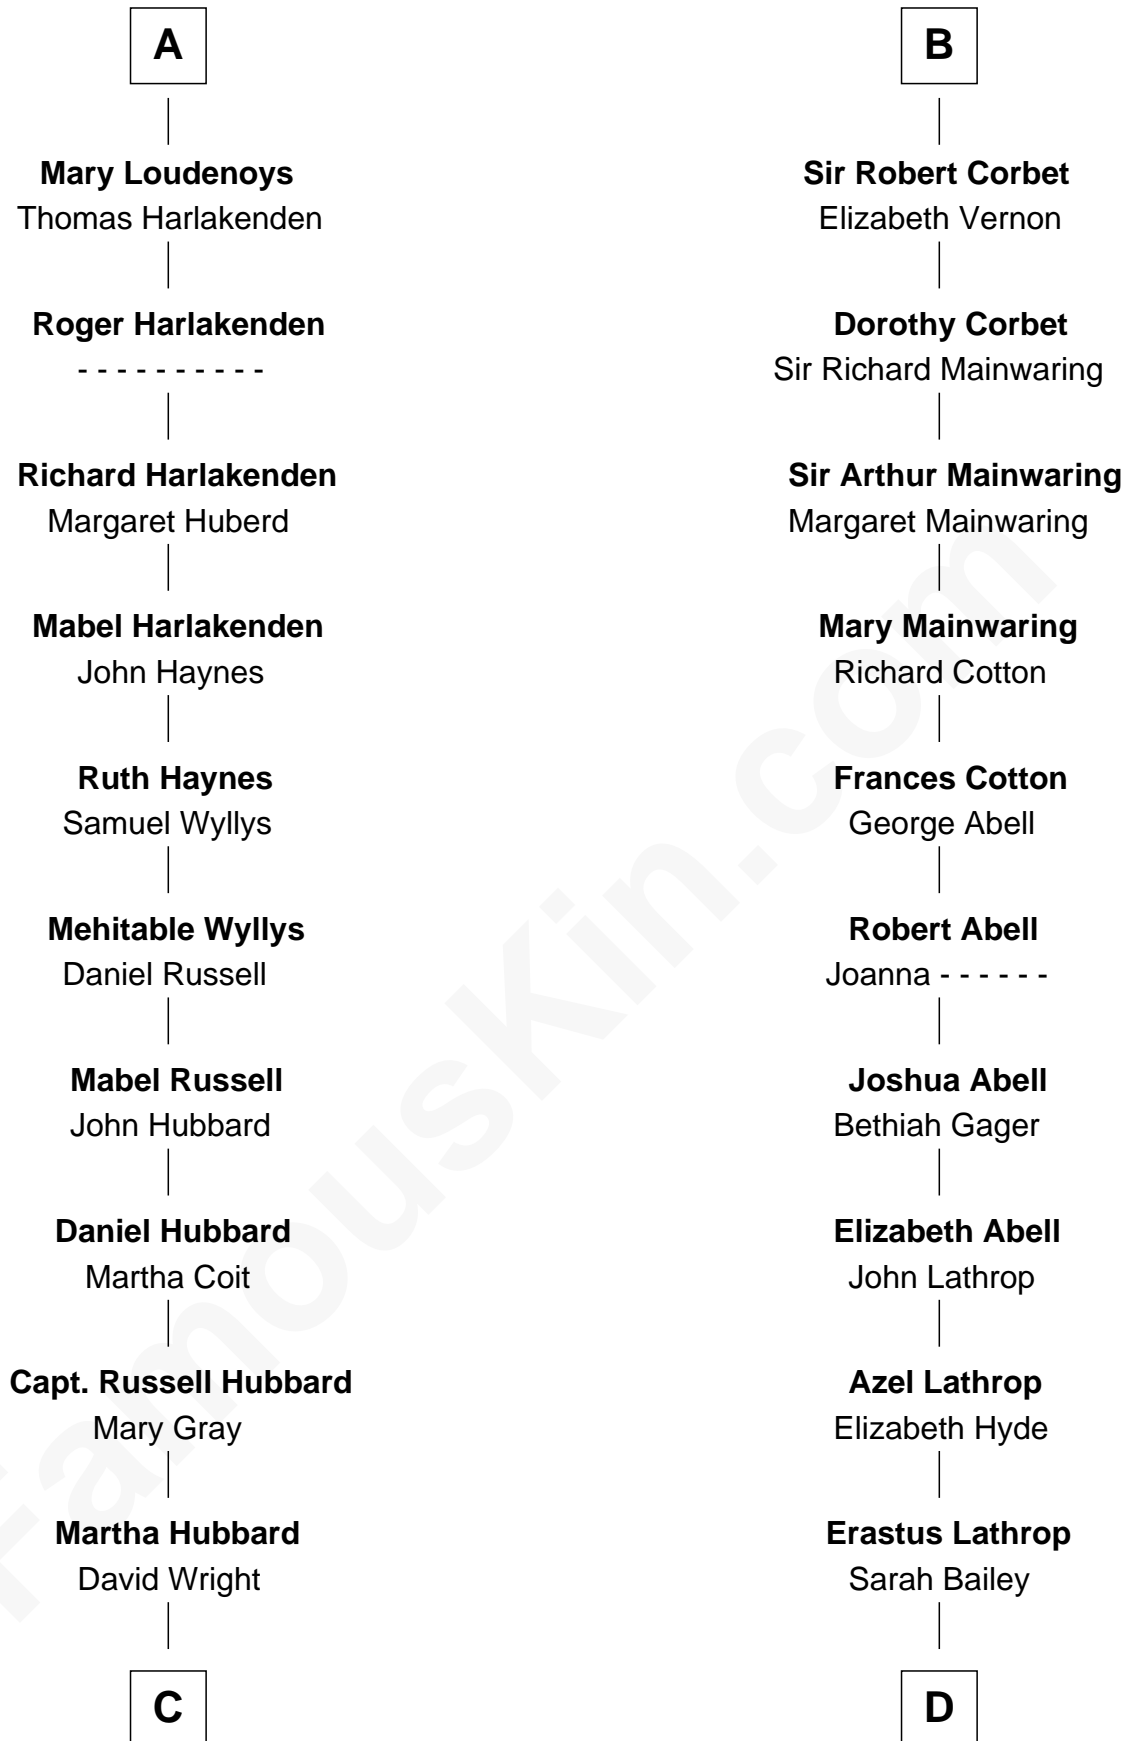

FamousKin.com
Relationship Chart of
Frank Lloyd Wright
American Architect

18th cousin 1 time removed of

C. W. Post
Founder of Post Cereals

C

Rev. David Wright

Abigail Goddard

William Carey Wright

Anna Lloyd Jones

Frank Lloyd Wright

American Architect

D

Caroline Cushman Lathrop

Charles Rollin Post

C. W. Post

Founder of Post Cereals

FamousKin.com