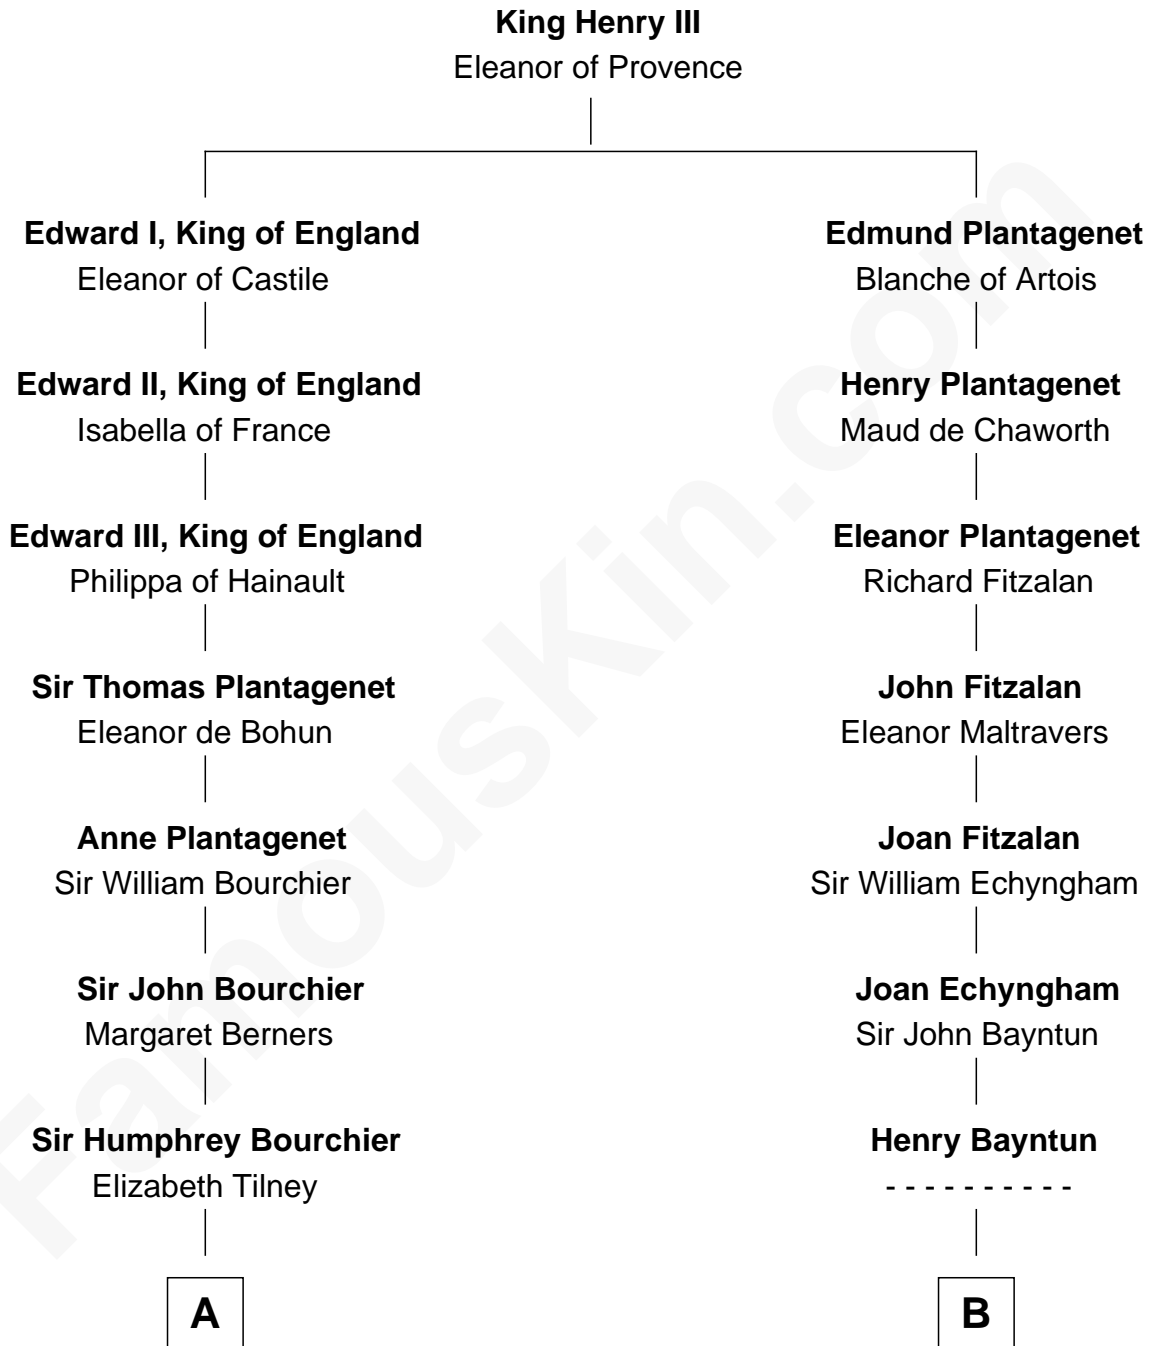

FamousKin.com Relationship Chart of

Frank Lloyd Wright

American Architect

21st cousin of

Pete Seeger

American Folk Singer

C

Capt. Russell Hubbard

Mary Gray

Martha Hubbard

David Wright

Rev. David Wright

Abigail Goddard

William Carey Wright

Anna Lloyd Jones

Frank Lloyd Wright