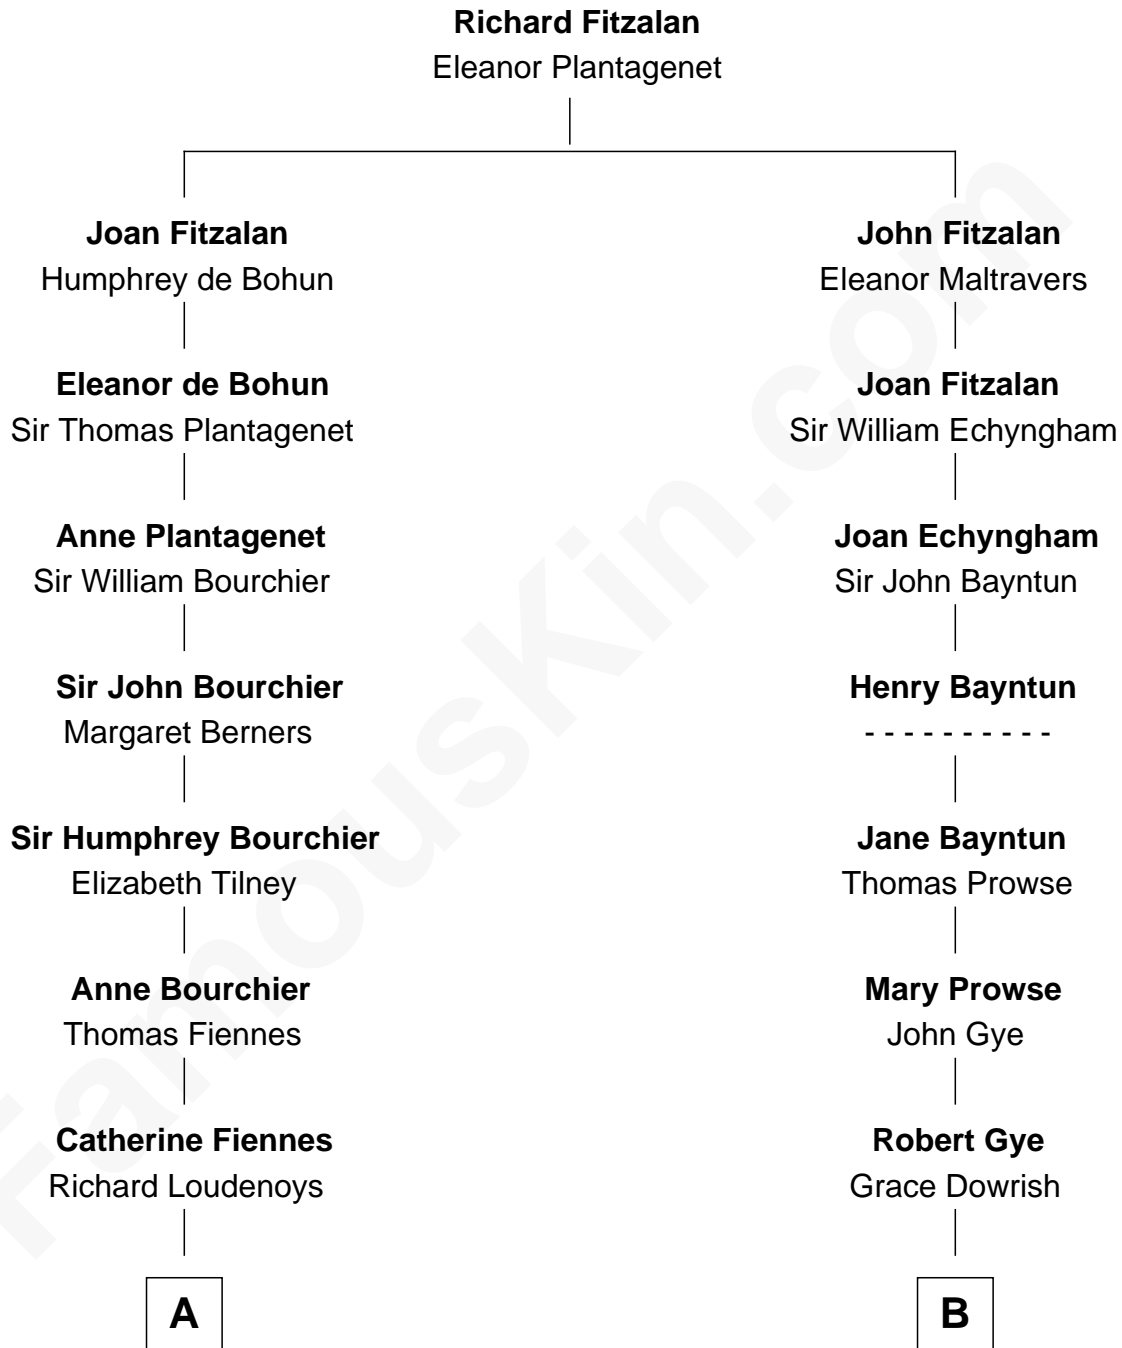

FamousKin.com

Relationship Chart of

Frank Lloyd Wright

American Architect

18th cousin 1 time removed of

Pete Seeger
American Folk Singer

C

Rev. David Wright
Abigail Goddard

William Carey Wright
Anna Lloyd Jones

Frank Lloyd Wright
American Architect

D

Charles Louis Seeger
Constance de Clyver Edson

Pete Seeger
American Folk Singer

FamousKin.com