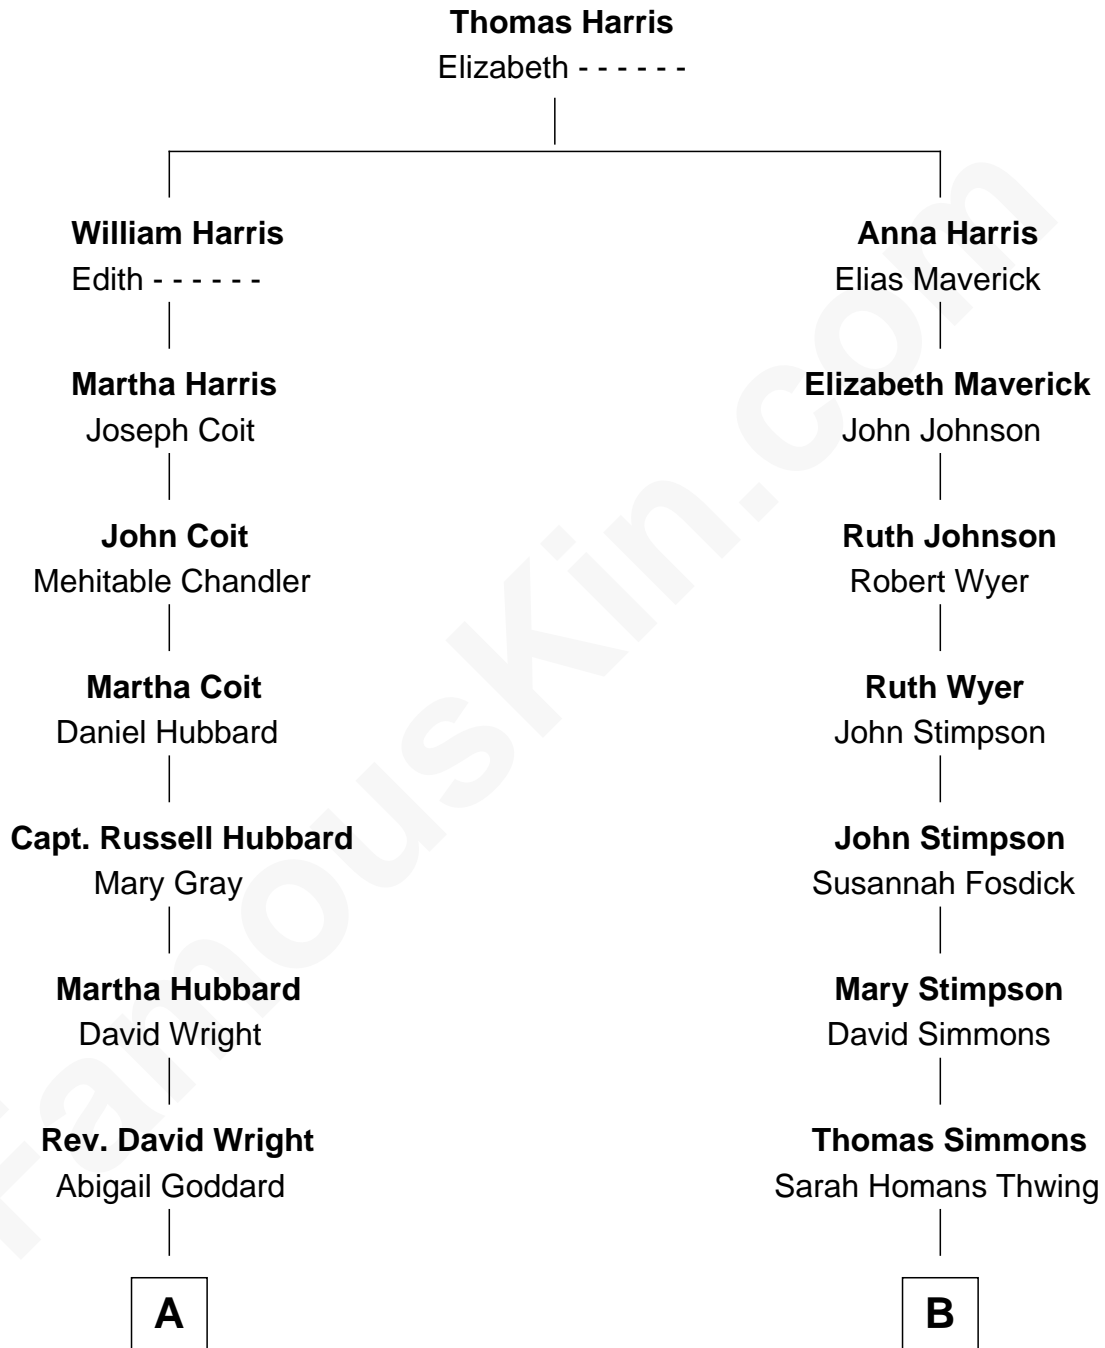

## Relationship Chart of

### Frank Lloyd Wright

*American Architect*

8th cousin 2 times removed of

**Pete Seeger**  
*American Folk Singer*

**A**

**William Carey Wright**

Anna Lloyd Jones

**Frank Lloyd Wright**