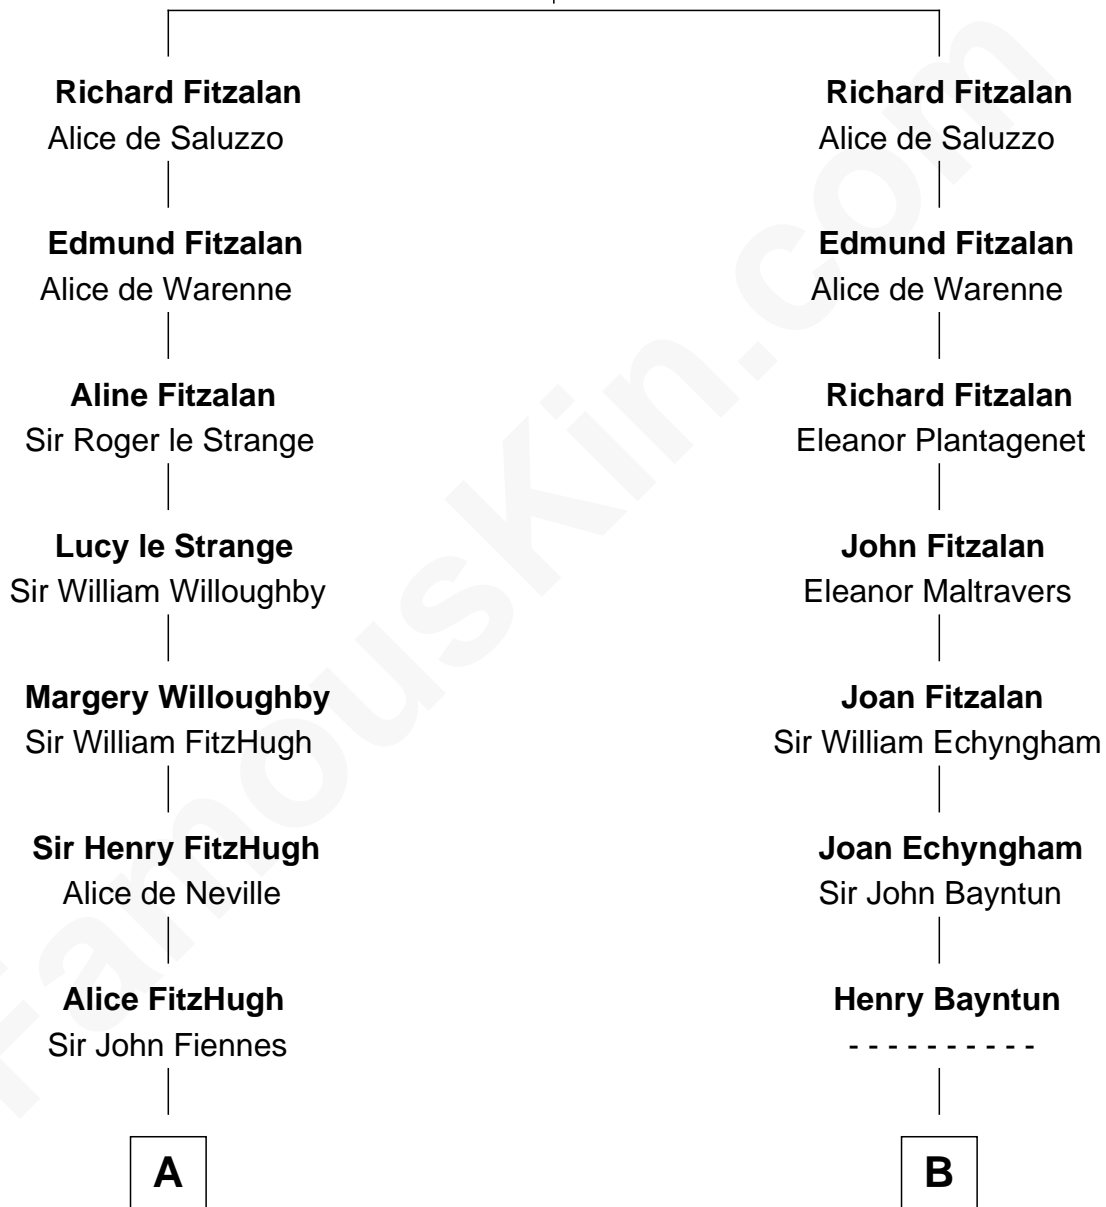

FamousKin.com Relationship Chart of

Frank Lloyd Wright

American Architect

21st cousin of

Pete Seeger

American Folk Singer

John Fitzalan
Isabel de Mortimer

C

Capt. Russell Hubbard

Mary Gray

Martha Hubbard

David Wright

Rev. David Wright

Abigail Goddard

William Carey Wright

Anna Lloyd Jones