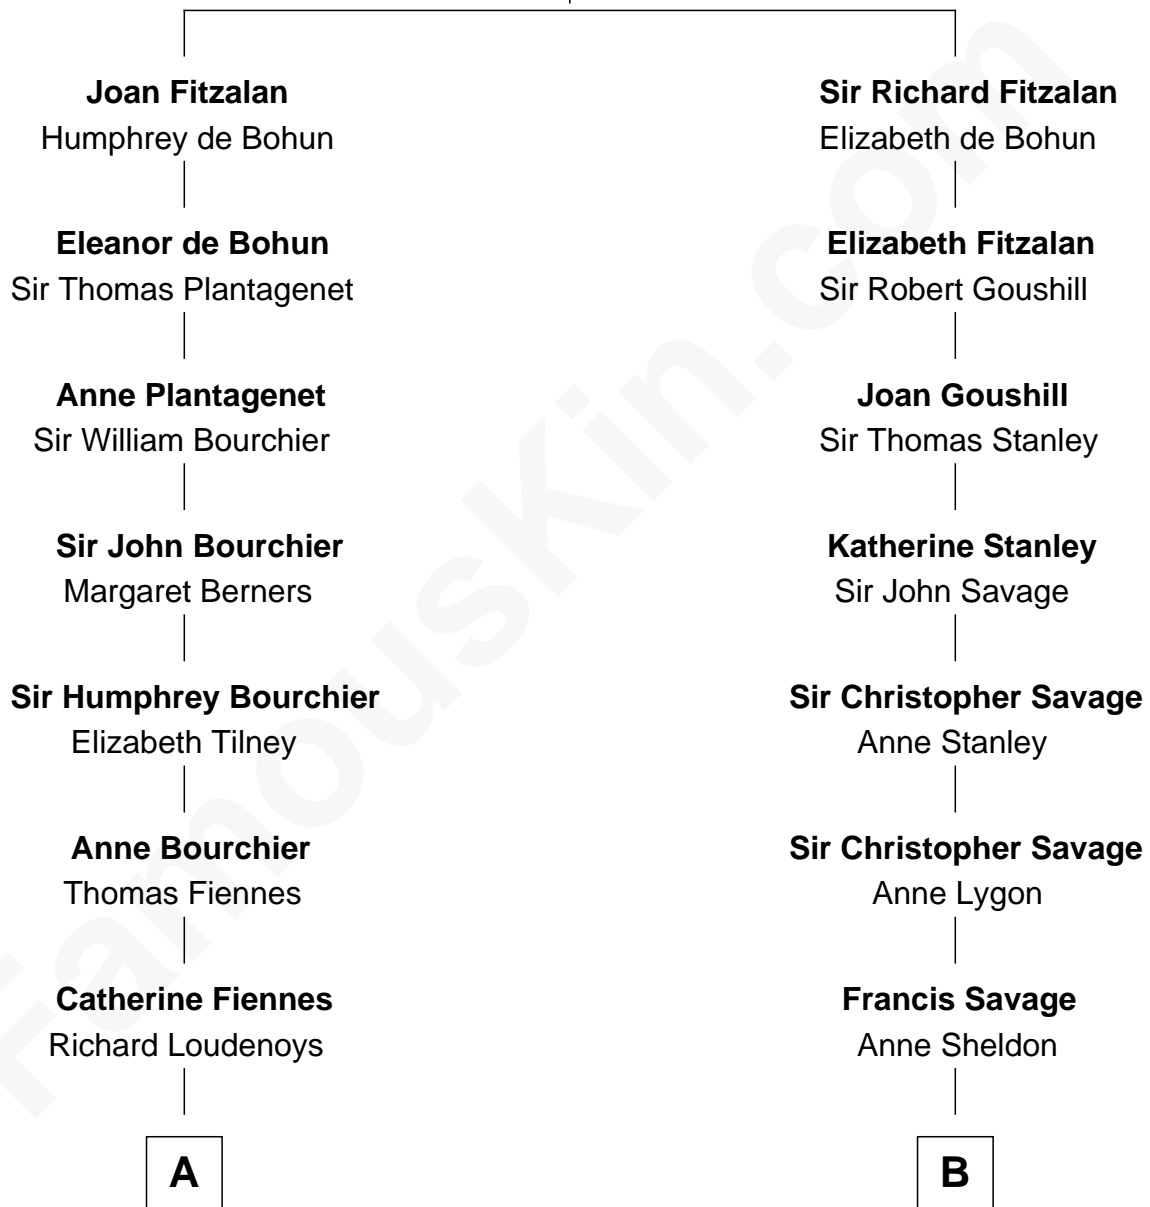

# FamousKin.com Relationship Chart of

**Frank Lloyd Wright**

*American Architect*

19th cousin of

**Adlai Stevenson III**

*U.S. Senator from Illinois*

**Richard Fitzalan**  
Eleanor Plantagenet

**C**

**Rev. David Wright**

Abigail Goddard

**William Carey Wright**

Anna Lloyd Jones

**Frank Lloyd Wright**

*American Architect*

**D**

**Lewis Green Stevenson**

Helen Louise Davis

**Adlai Ewing Stevenson**

Ellen Borden

**Adlai Stevenson III**

*U.S. Senator from Illinois*

FamousKin.com