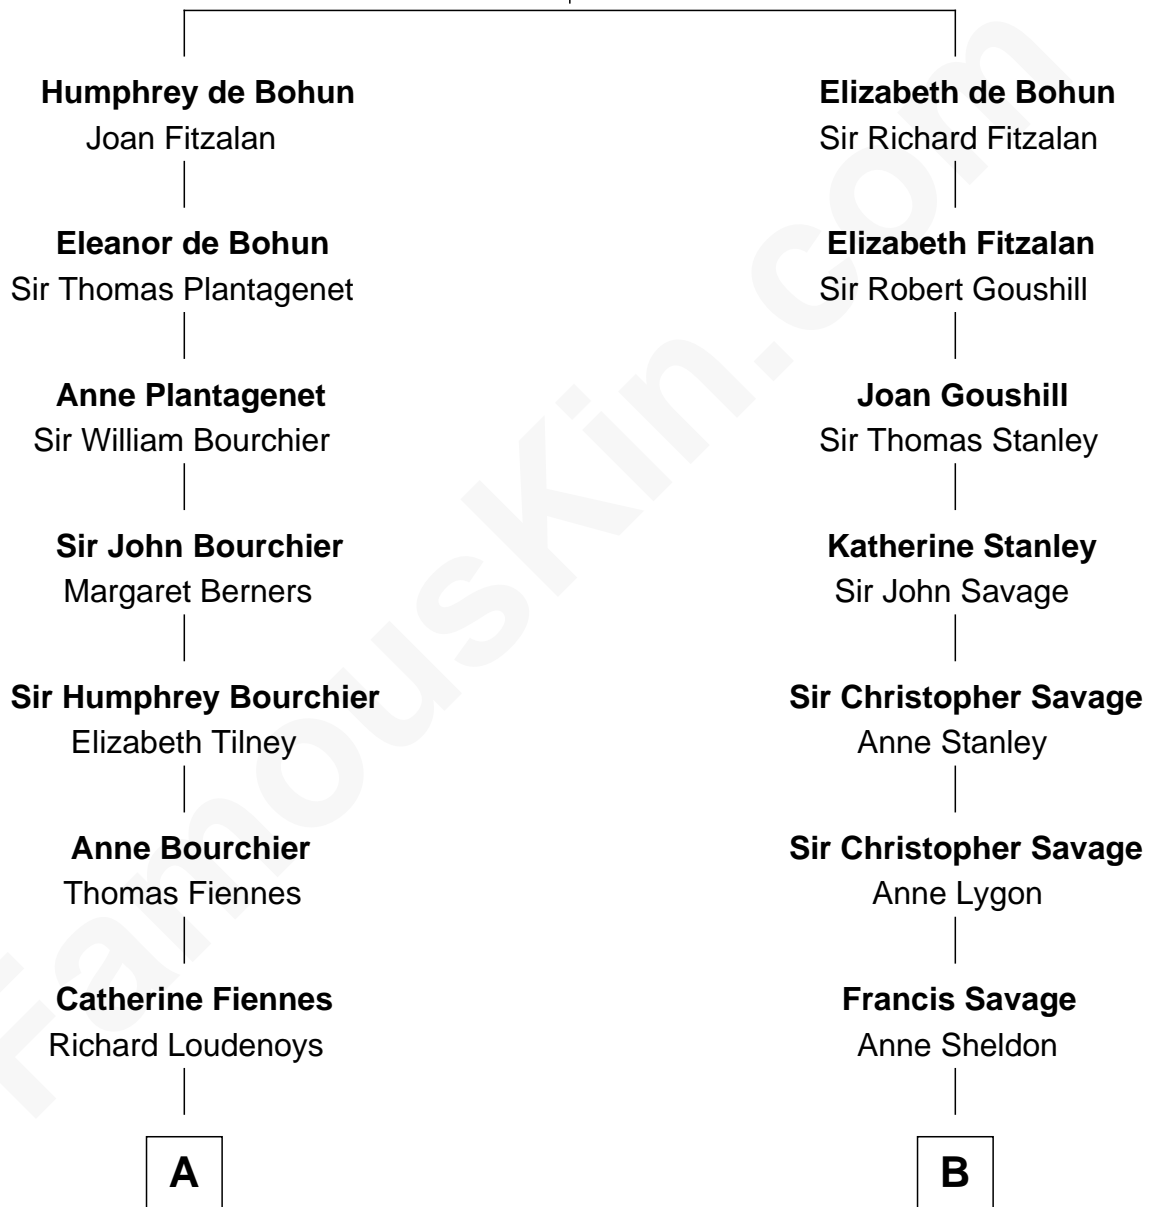

# FamousKin.com Relationship Chart of

**Frank Lloyd Wright**

*American Architect*

19th cousin of

**Adlai Stevenson III**

*U.S. Senator from Illinois*

**Sir William de Bohun**  
Elizabeth de Badlesmere

**C**

**Rev. David Wright**

Abigail Goddard

**William Carey Wright**

Anna Lloyd Jones

**Frank Lloyd Wright**

*American Architect*

**D**

**Lewis Green Stevenson**

Helen Louise Davis

**Adlai Ewing Stevenson**

Ellen Borden

**Adlai Stevenson III**

*U.S. Senator from Illinois*

FamousKin.com