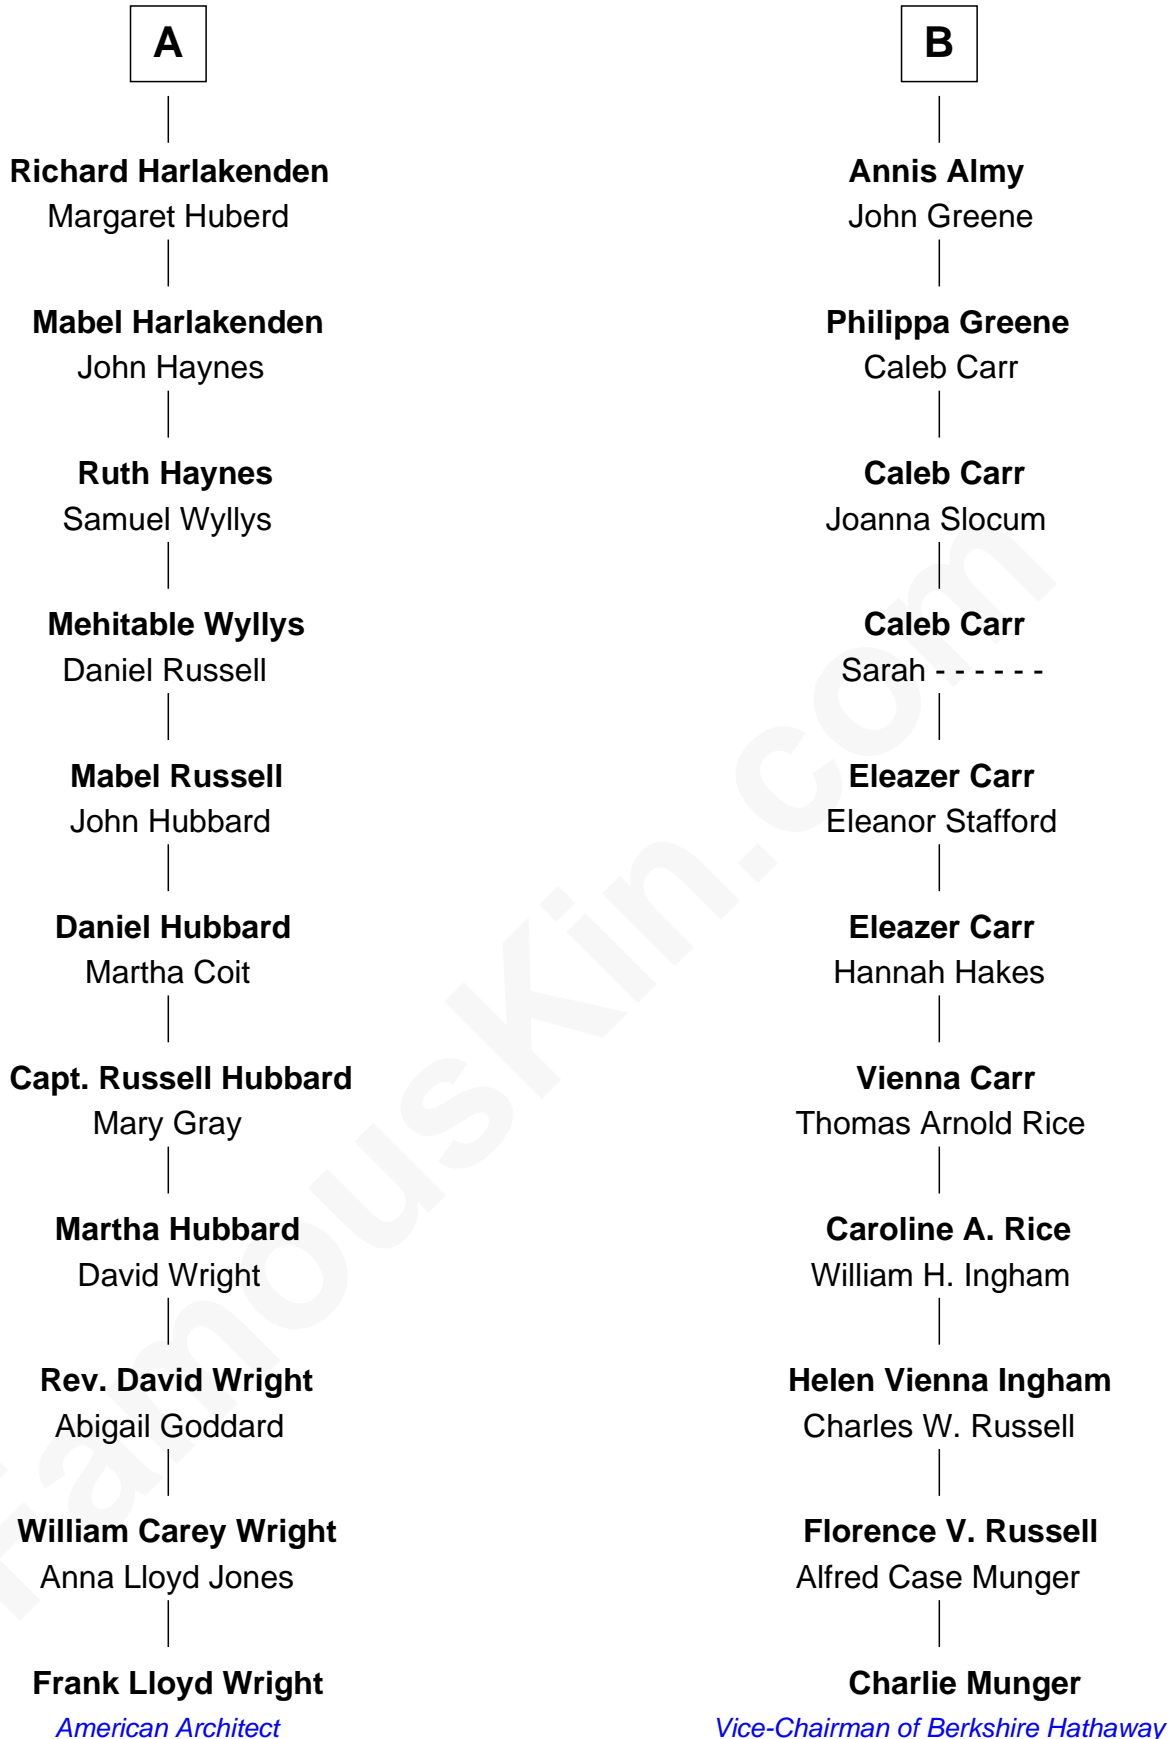

FamousKin.com
Relationship Chart of
Frank Lloyd Wright
American Architect

17th cousin of
Charlie Munger
Vice-Chairman of Berkshire Hathaway

Charlie Munger photo by [Nick Webb](#) (CC BY 2.0)