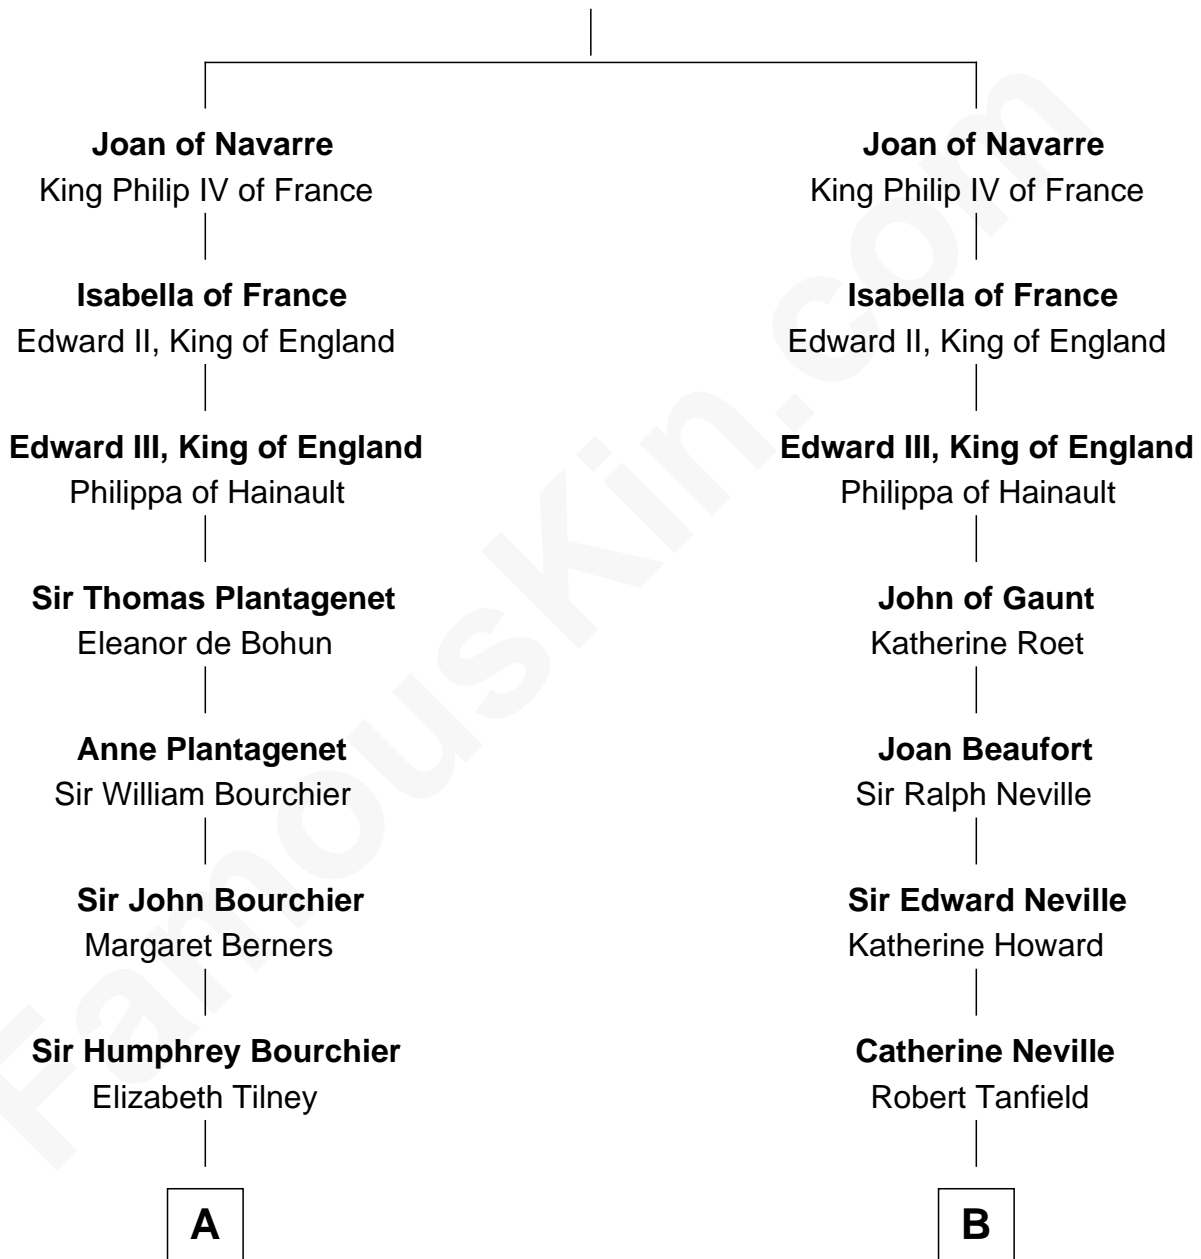

FamousKin.com
Relationship Chart of
Frank Lloyd Wright
American Architect

17th cousin 4 times removed of
Henry Lee III
9th Governor of Virginia

King Henry I of Navarre
 Blanche of Artois

FamousKin.com