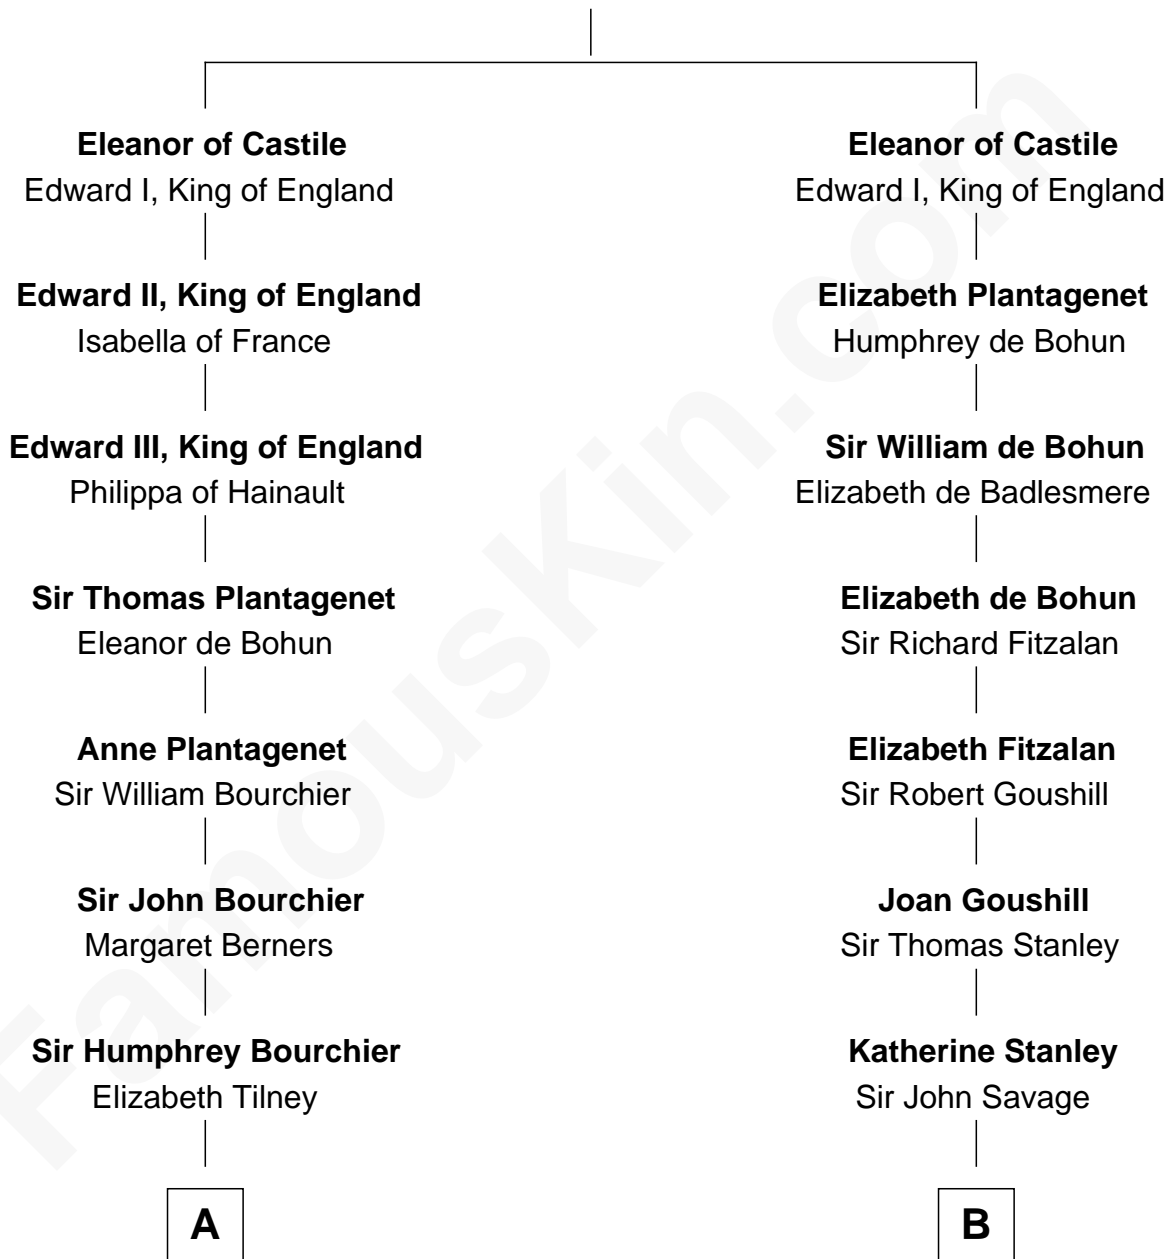

FamousKin.com
Relationship Chart of
Frank Lloyd Wright
American Architect

16th cousin 5 times removed of

Henry Lee III
9th Governor of Virginia

Ferdinand III, King of Castile
 Joanna of Ponthieu

FamousKin.com