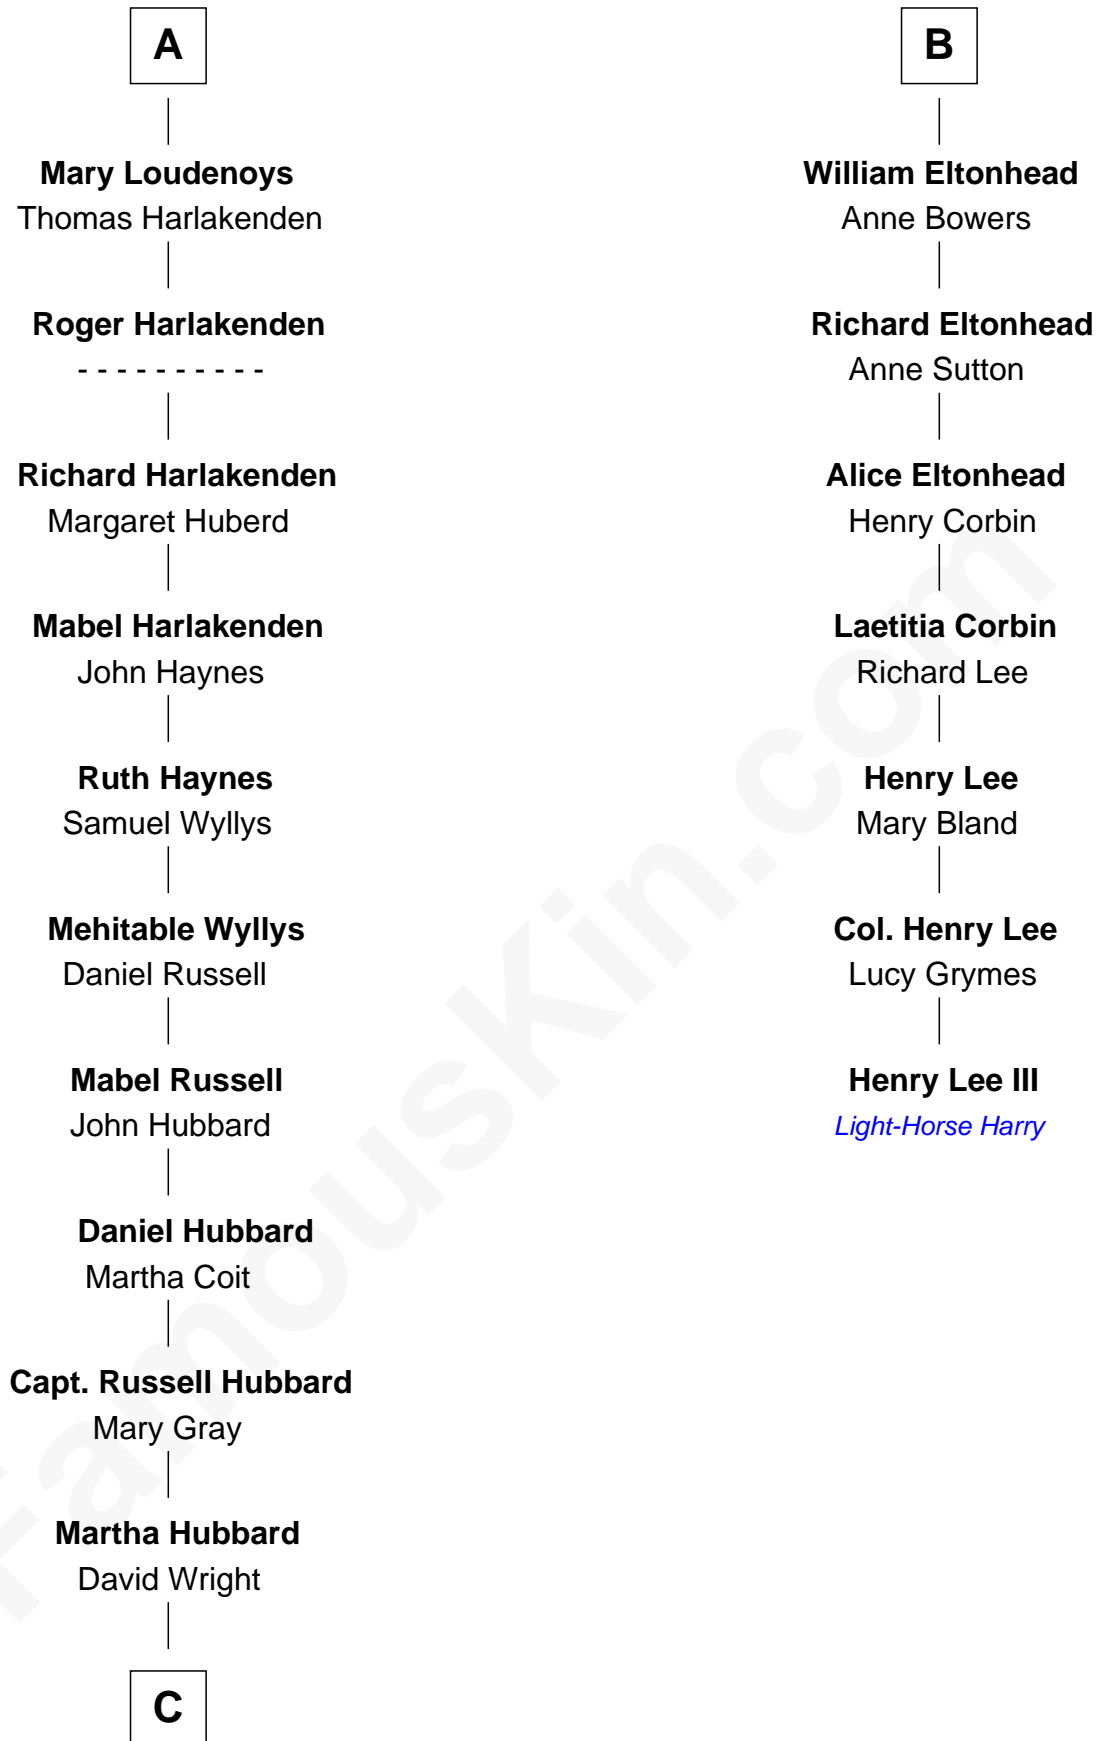

**FamousKin.com**  
**Relationship Chart of**  
**Frank Lloyd Wright**  
*American Architect*

**13th cousin 6 times removed of**  
**Henry Lee III**  
*9th Governor of Virginia*

**Sir William de Bohun**  
 Elizabeth de Badlesmere

**C**

—  
**Rev. David Wright**

Abigail Goddard

—  
**William Carey Wright**

Anna Lloyd Jones

—  
**Frank Lloyd Wright**

*American Architect*

FamousKin.com