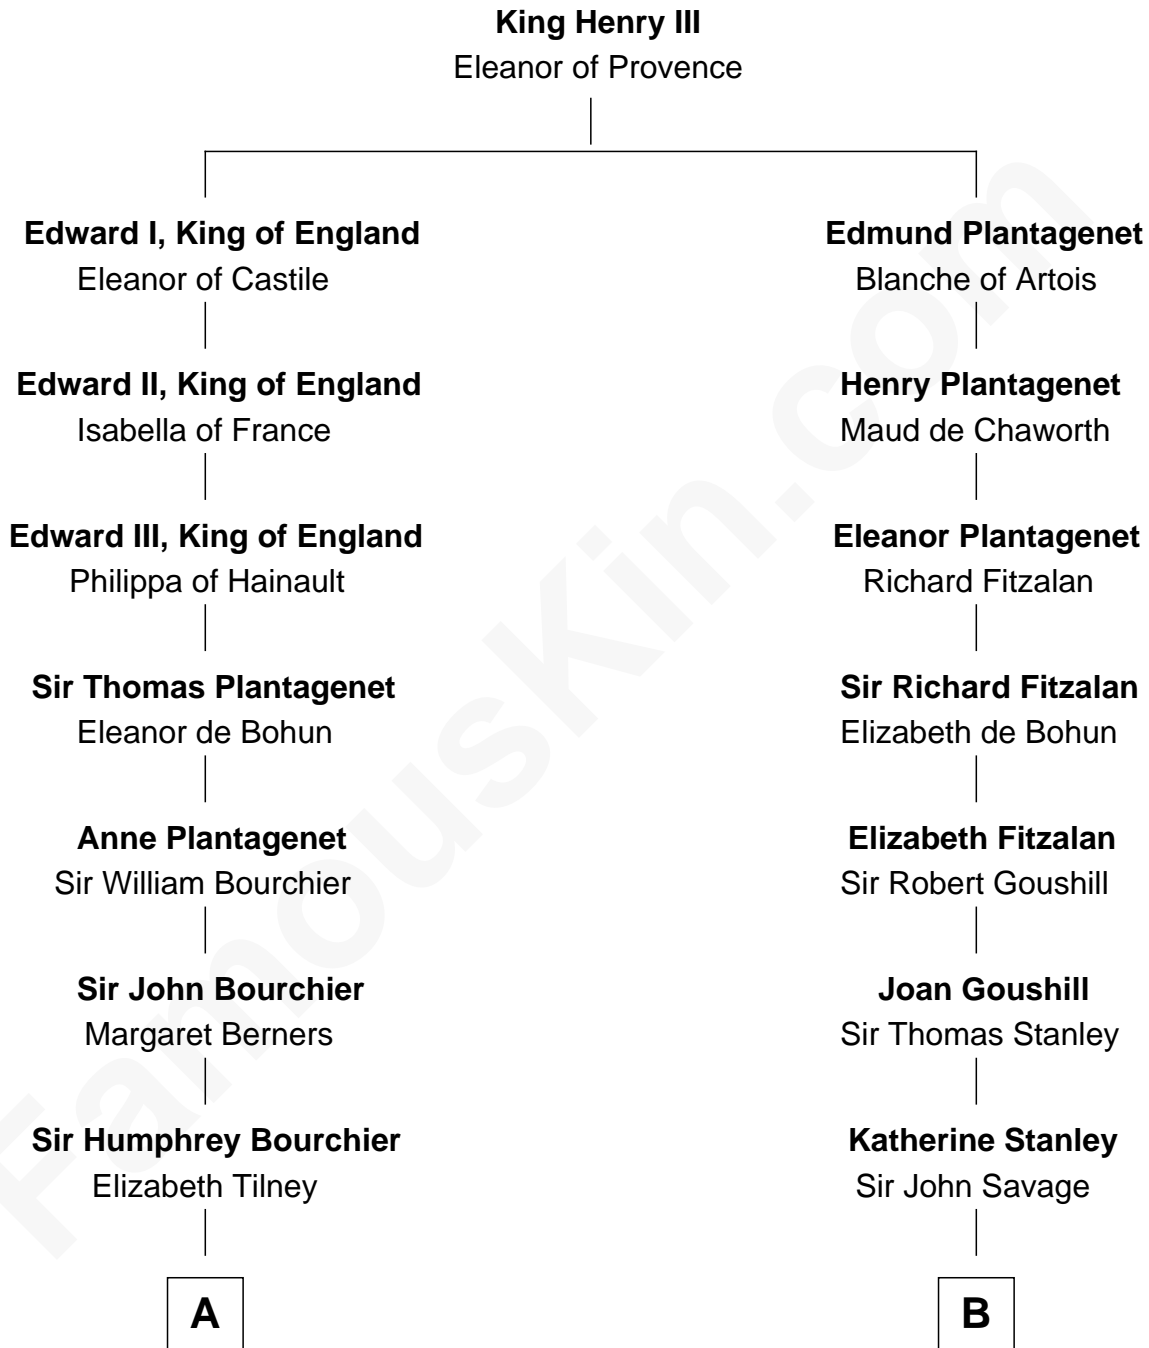

**FamousKin.com**  
**Relationship Chart of**  
**Frank Lloyd Wright**  
*American Architect*

17th cousin 4 times removed of  
**General Robert E. Lee**  
*Confederate Army - U.S. Civil War*

FamousKin.com