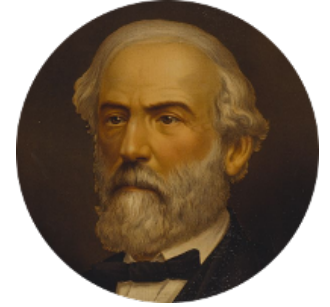

**FamousKin.com**  
**Relationship Chart of**  
**Frank Lloyd Wright**  
*American Architect*

13th cousin 5 times removed of  
**General Robert E. Lee**  
*Confederate Army - U.S. Civil War*

**C**

—  
**William Carey Wright**

Anna Lloyd Jones

—  
**Frank Lloyd Wright**

*American Architect*

FamousKin.com