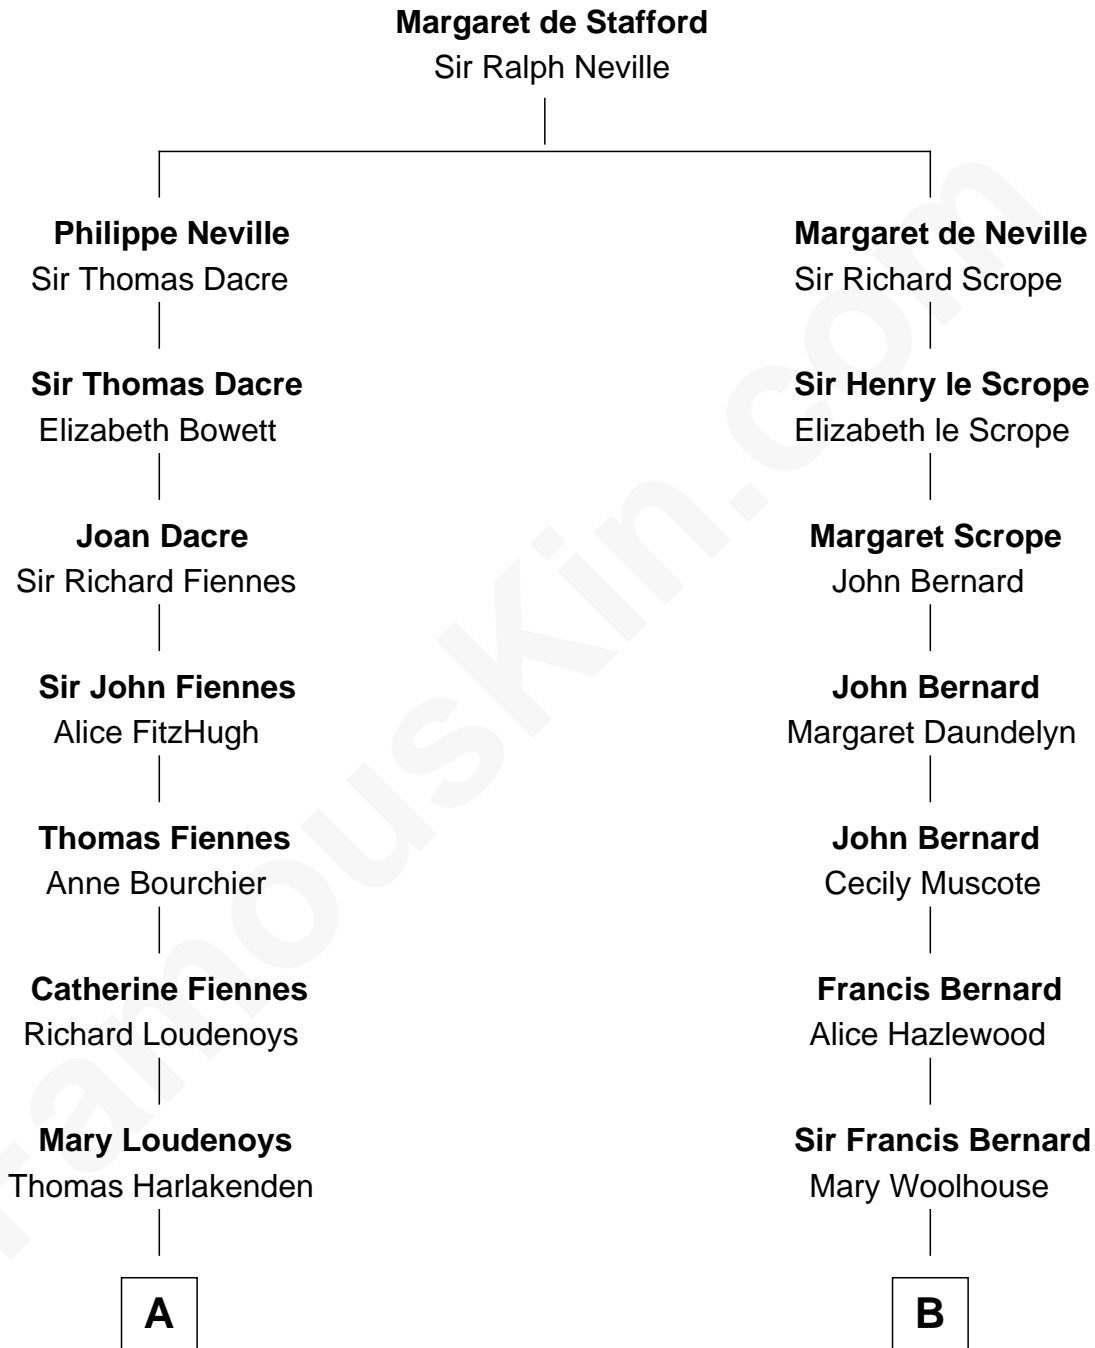

**FamousKin.com**  
**Relationship Chart of**  
**Frank Lloyd Wright**  
*American Architect*

13th cousin 5 times removed of  
**General Robert E. Lee**  
*Confederate Army - U.S. Civil War*

**C**

—  
**William Carey Wright**

Anna Lloyd Jones

—  
**Frank Lloyd Wright**

*American Architect*

FamousKin.com