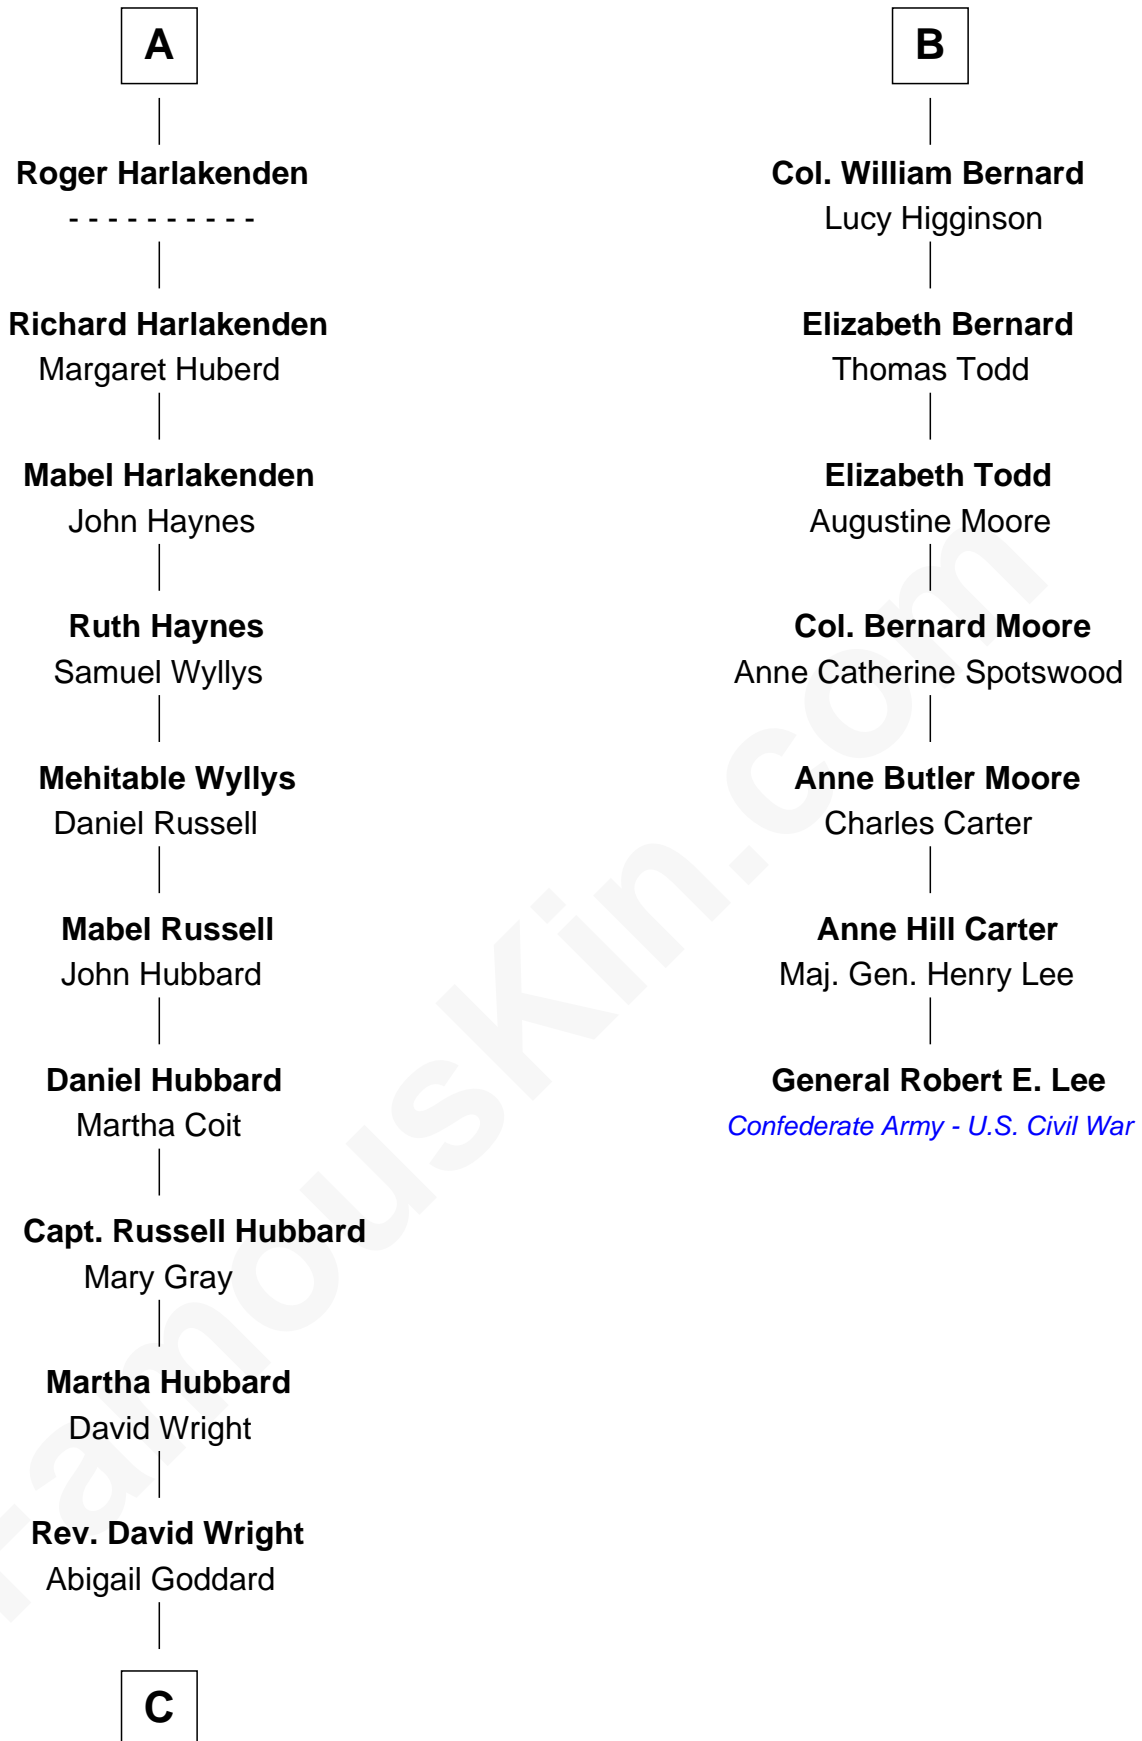

**FamousKin.com**  
**Relationship Chart of**  
**Frank Lloyd Wright**  
*American Architect*

13th cousin 5 times removed of  
**General Robert E. Lee**  
*Confederate Army - U.S. Civil War*

**C**

—  
**William Carey Wright**

Anna Lloyd Jones

—  
**Frank Lloyd Wright**

*American Architect*

FamousKin.com