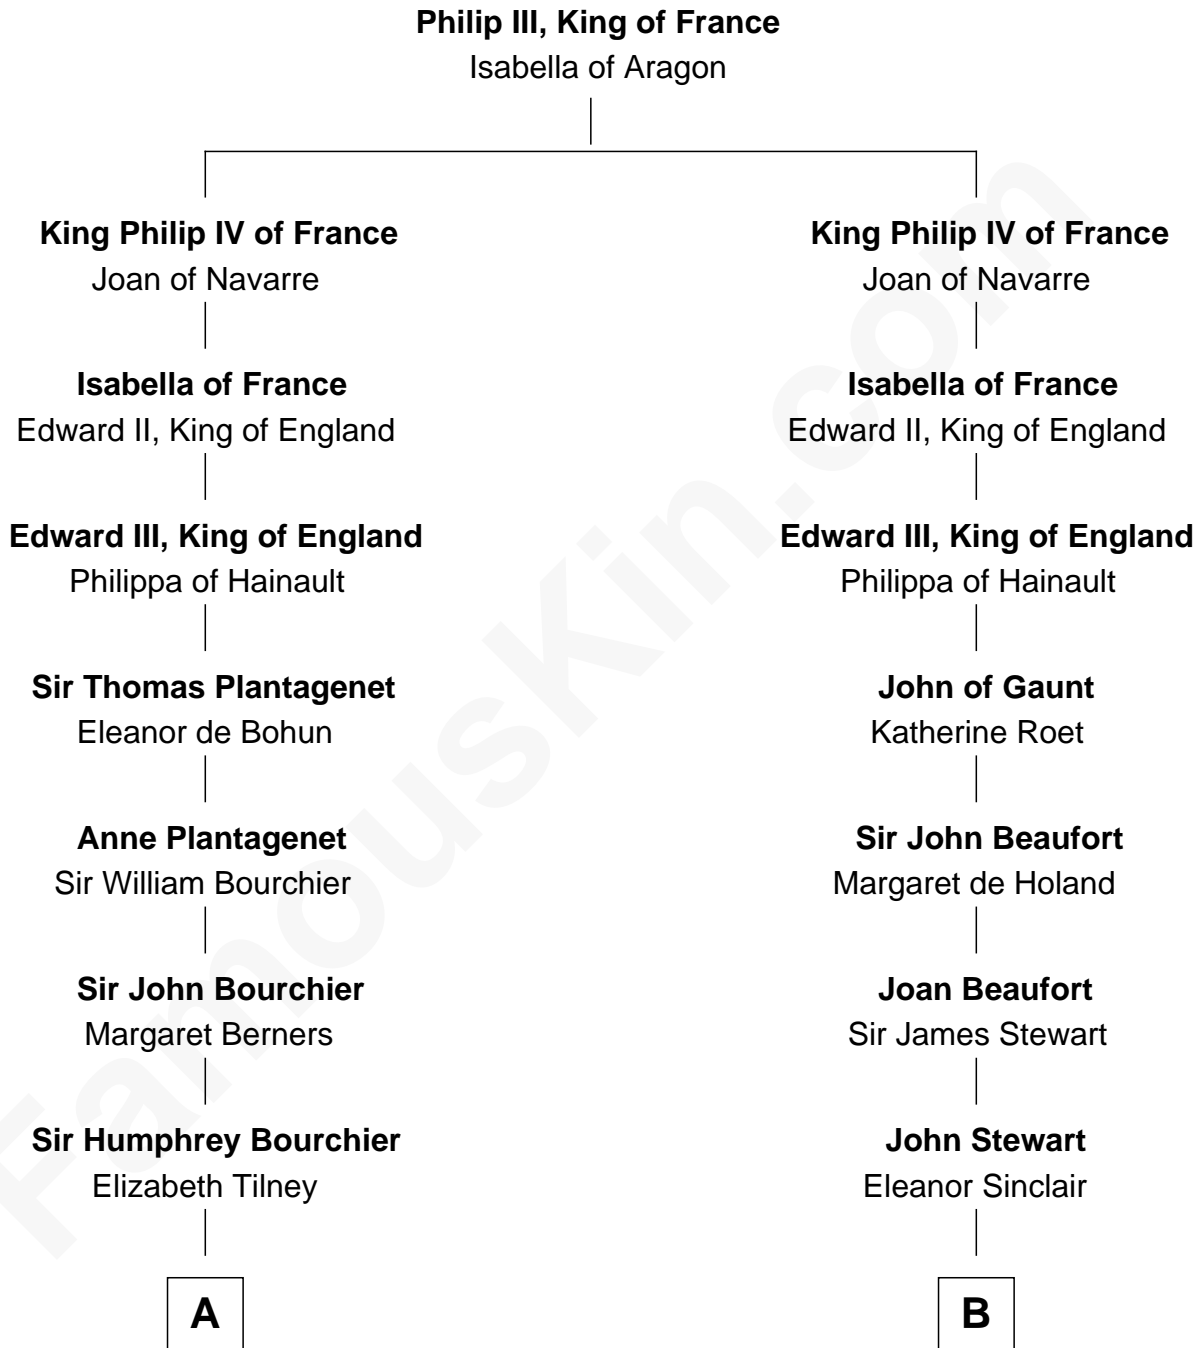

FamousKin.com
Relationship Chart of
Frank Lloyd Wright
American Architect

17th cousin 4 times removed of
General Robert E. Lee
Confederate Army - U.S. Civil War

FamousKin.com