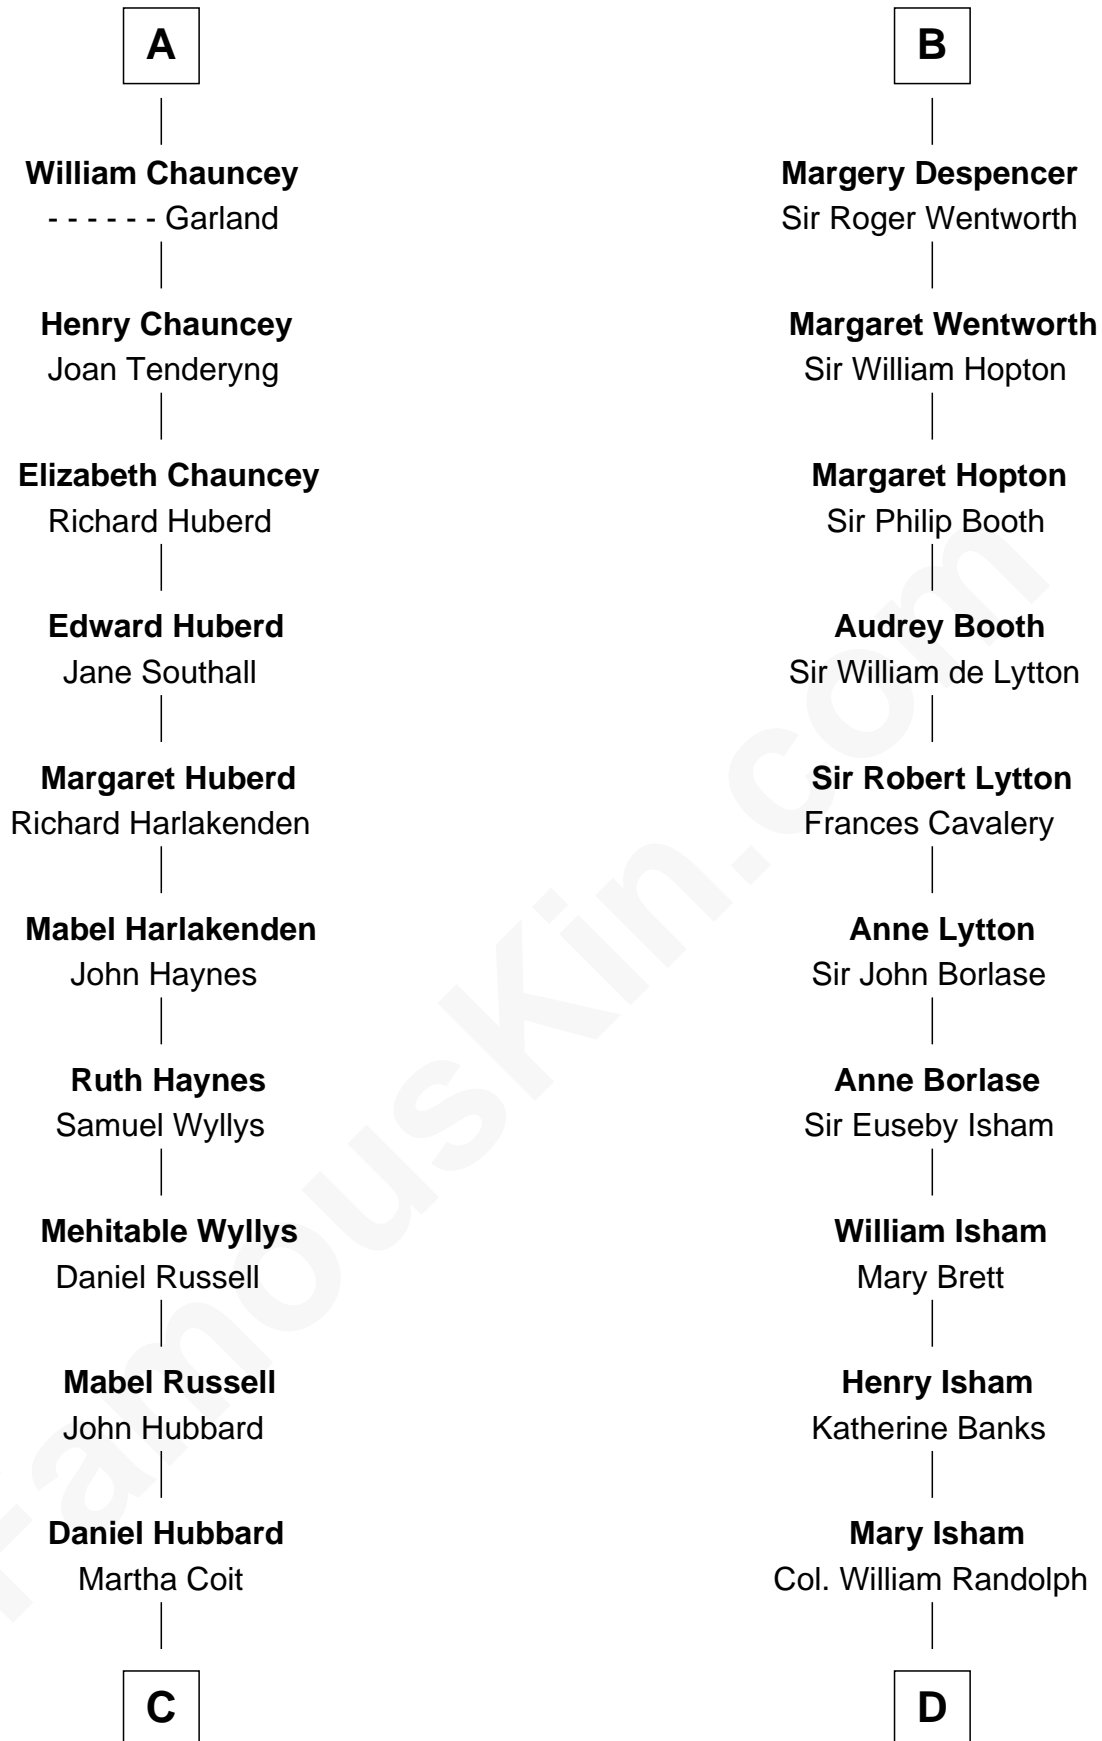

**FamousKin.com**  
**Relationship Chart of**  
**Frank Lloyd Wright**  
*American Architect*

**21st cousin of**  
**General Robert E. Lee**  
*Confederate Army - U.S. Civil War*

**C**

**Capt. Russell Hubbard**

Mary Gray

**Martha Hubbard**

David Wright

**Rev. David Wright**

Abigail Goddard

**William Carey Wright**

Anna Lloyd Jones

**Frank Lloyd Wright**