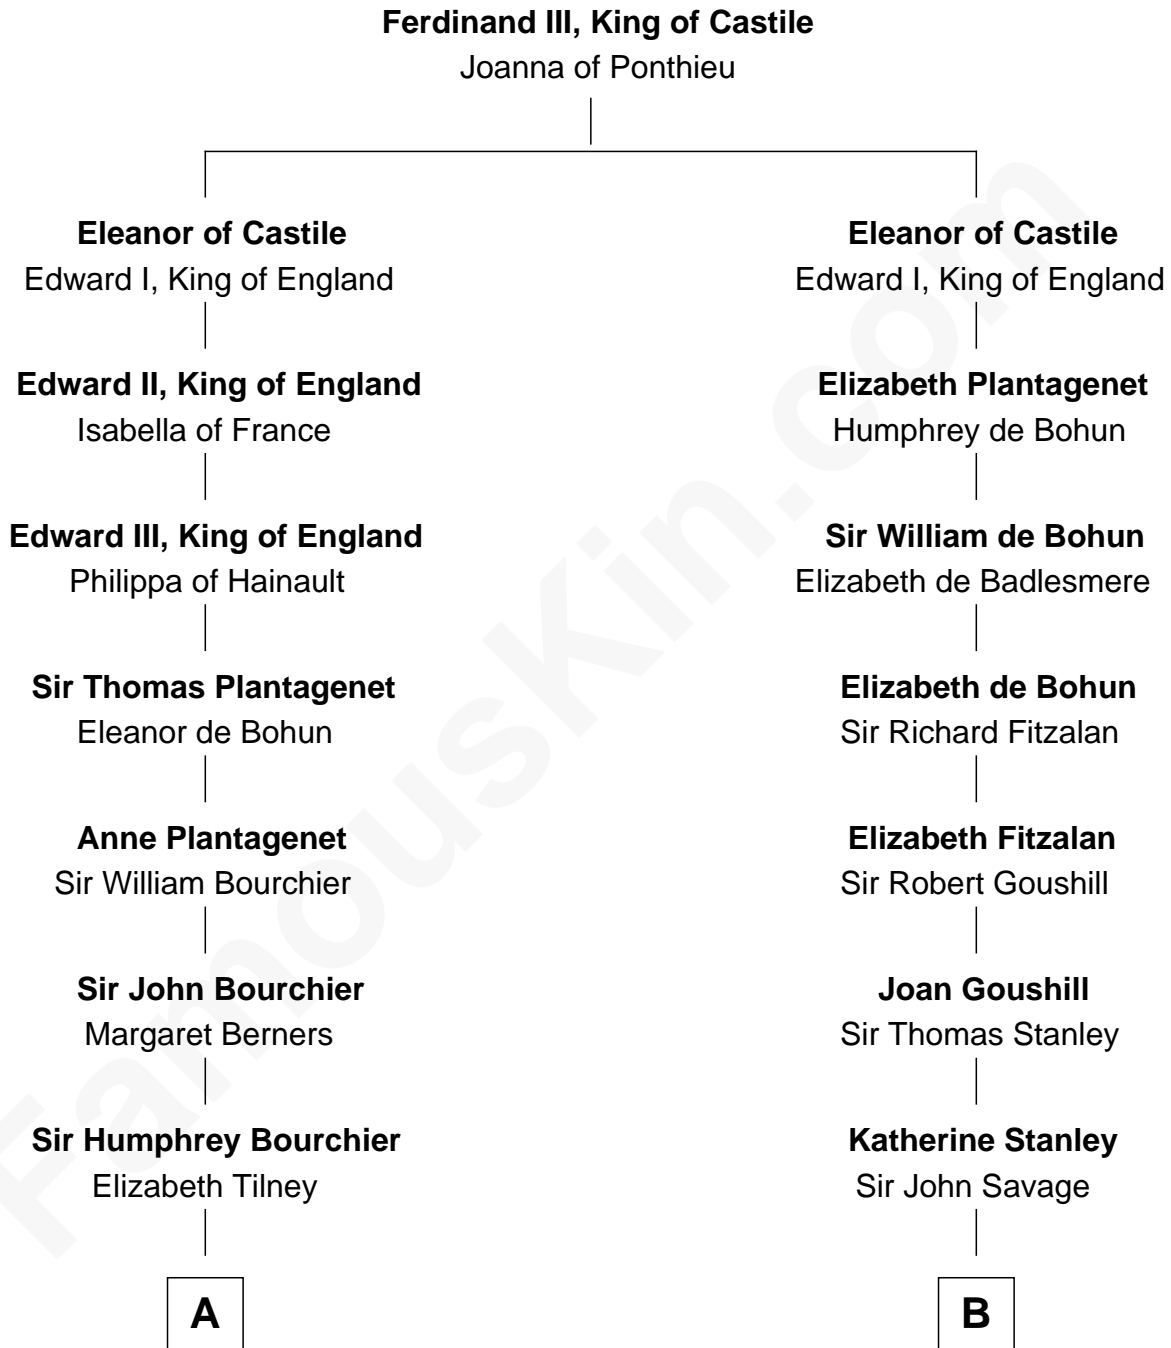

FamousKin.com
Relationship Chart of
Frank Lloyd Wright
American Architect

17th cousin 4 times removed of
General Robert E. Lee
Confederate Army - U.S. Civil War

FamousKin.com