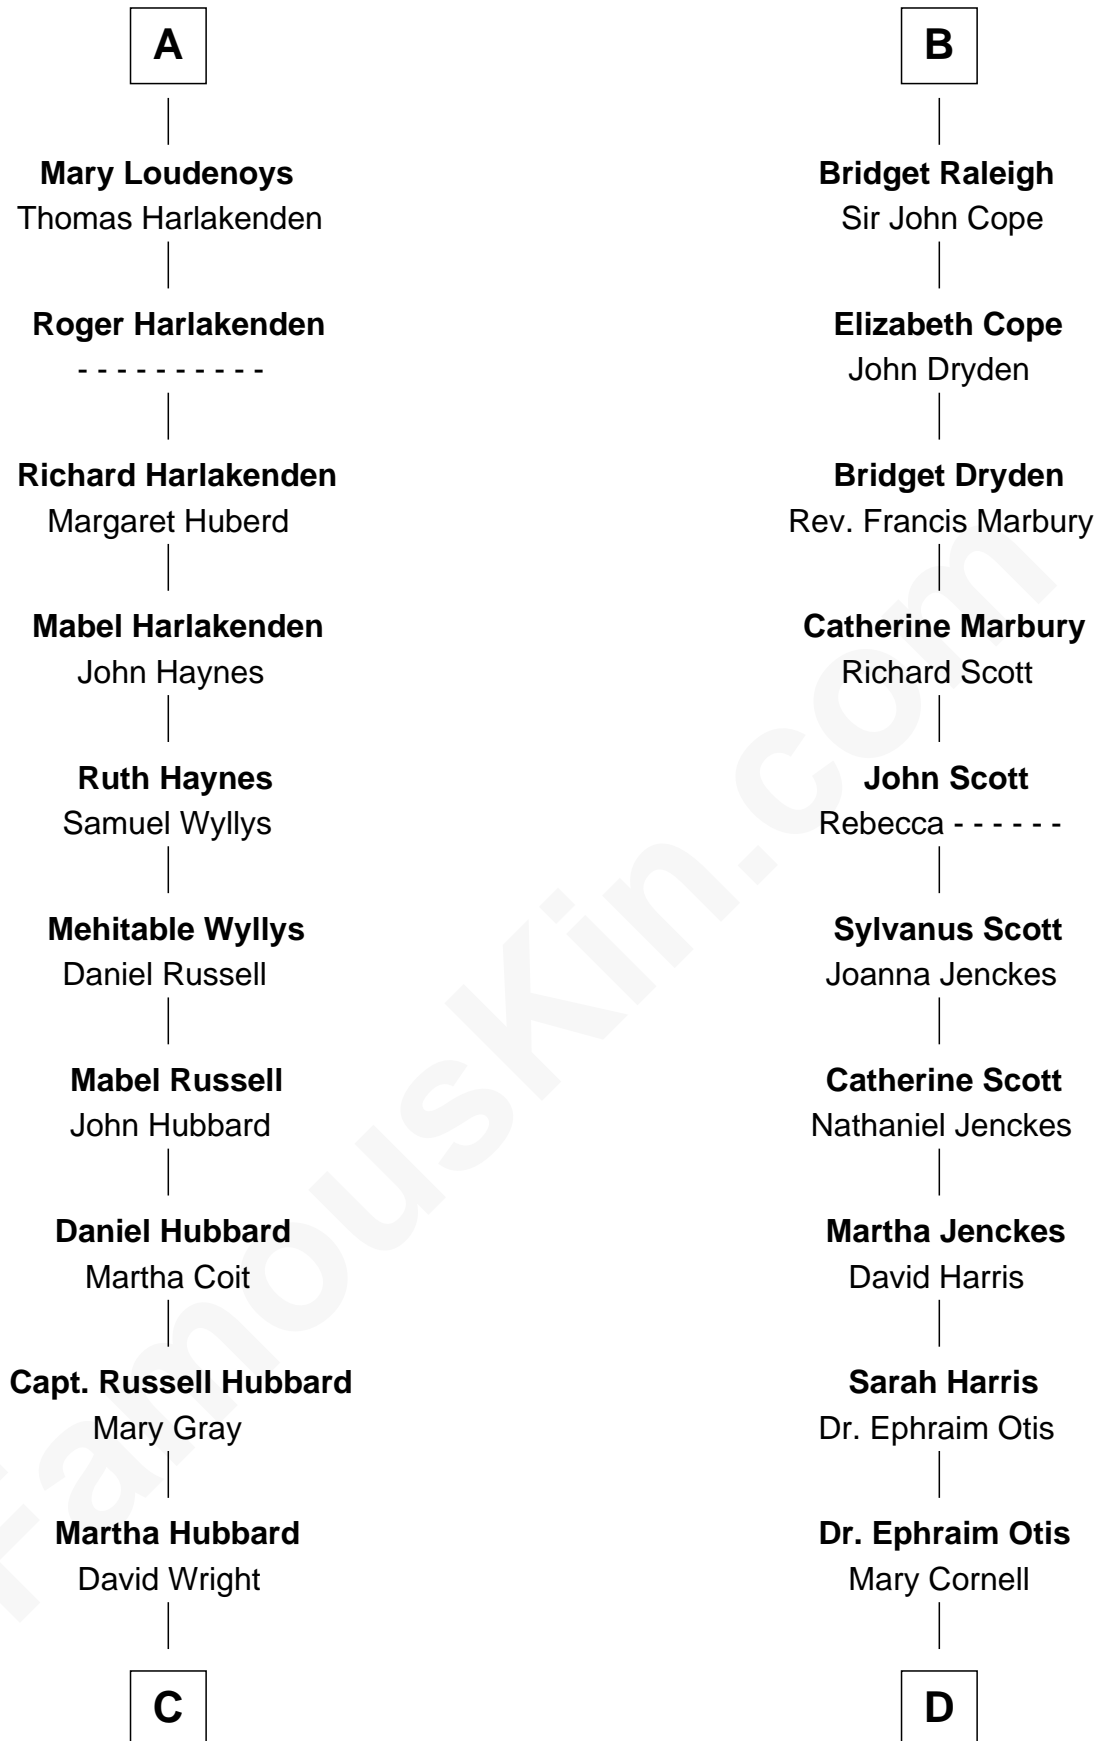

FamousKin.com
Relationship Chart of
Frank Lloyd Wright
American Architect

19th cousin 1 time removed of

Amelia Earhart
Aviation Pioneer

Edmund Fitzalan
 Alice de Warenne

C

Rev. David Wright

Abigail Goddard

William Carey Wright

Anna Lloyd Jones

Frank Lloyd Wright

American Architect

D

Isaac Otis

Caroline Abigail Curtis

Alfred Gideon Otis

Amelia Josephine Harres