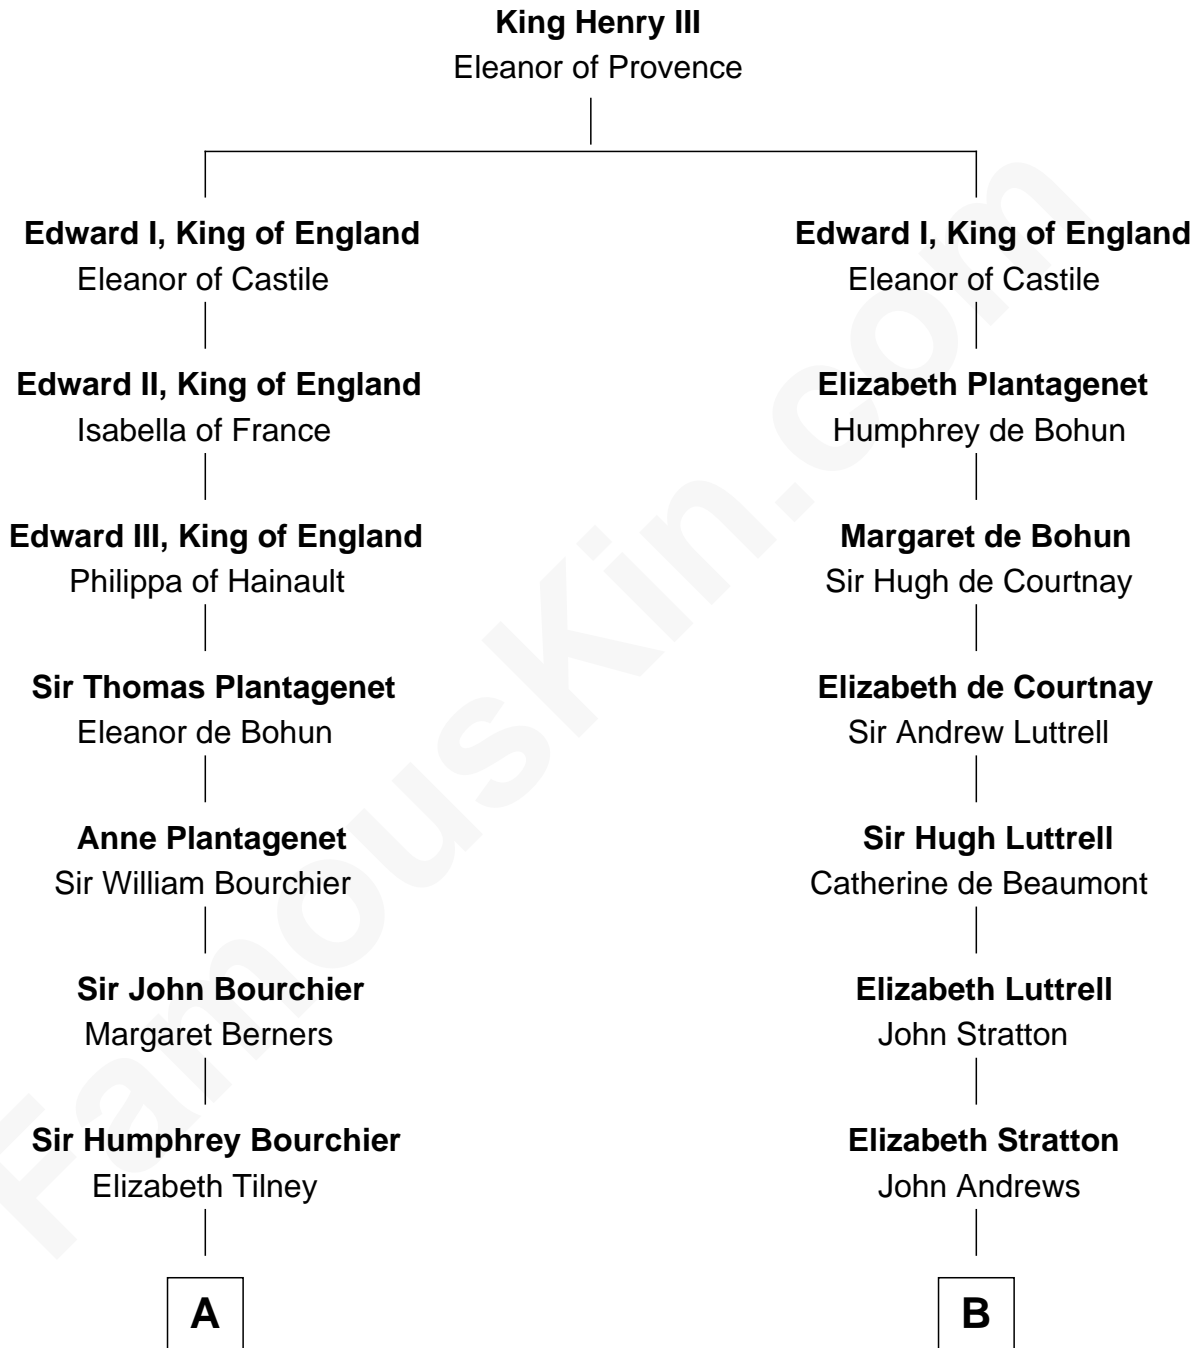

FamousKin.com
Relationship Chart of
Frank Lloyd Wright
American Architect

16th cousin 5 times removed of
William Henry Harrison
9th U.S. President

C

—
Capt. Russell Hubbard

Mary Gray

—
Martha Hubbard

David Wright