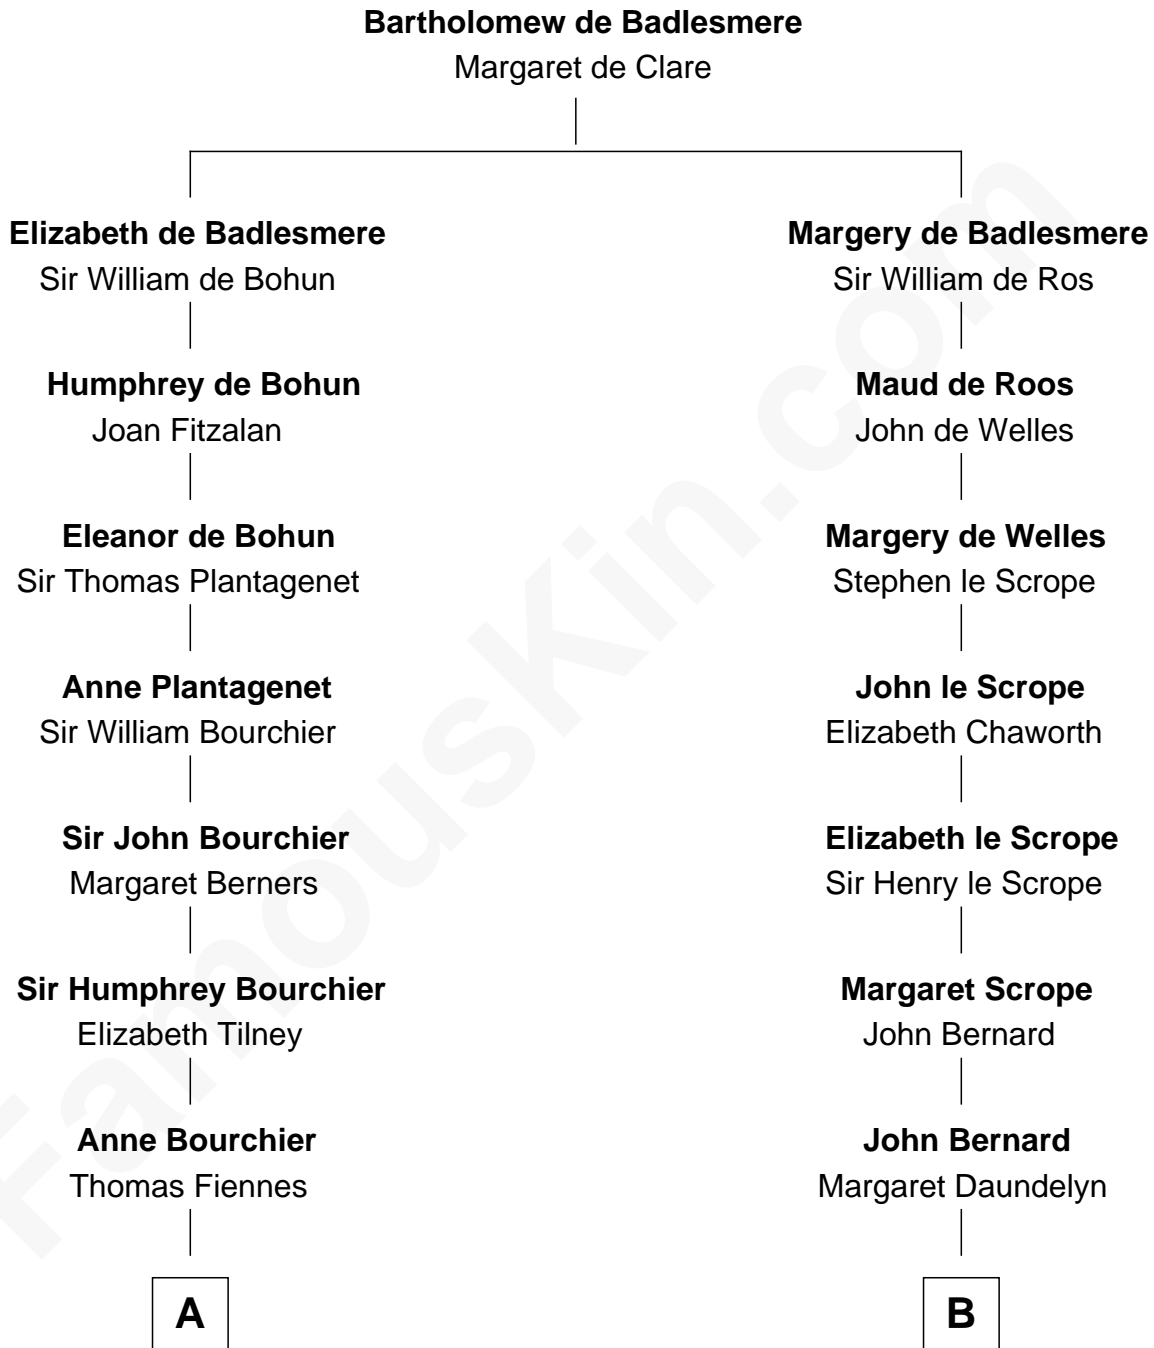

**FamousKin.com**  
**Relationship Chart of**  
**Frank Lloyd Wright**  
*American Architect*

15th cousin 5 times removed of  
**William Henry Harrison**  
*9th U.S. President*

**C**

—  
**Martha Hubbard**

David Wright

—  
**Rev. David Wright**

Abigail Goddard

—  
**William Carey Wright**

Anna Lloyd Jones

—  
**Frank Lloyd Wright**

*American Architect*

FamousKin.com