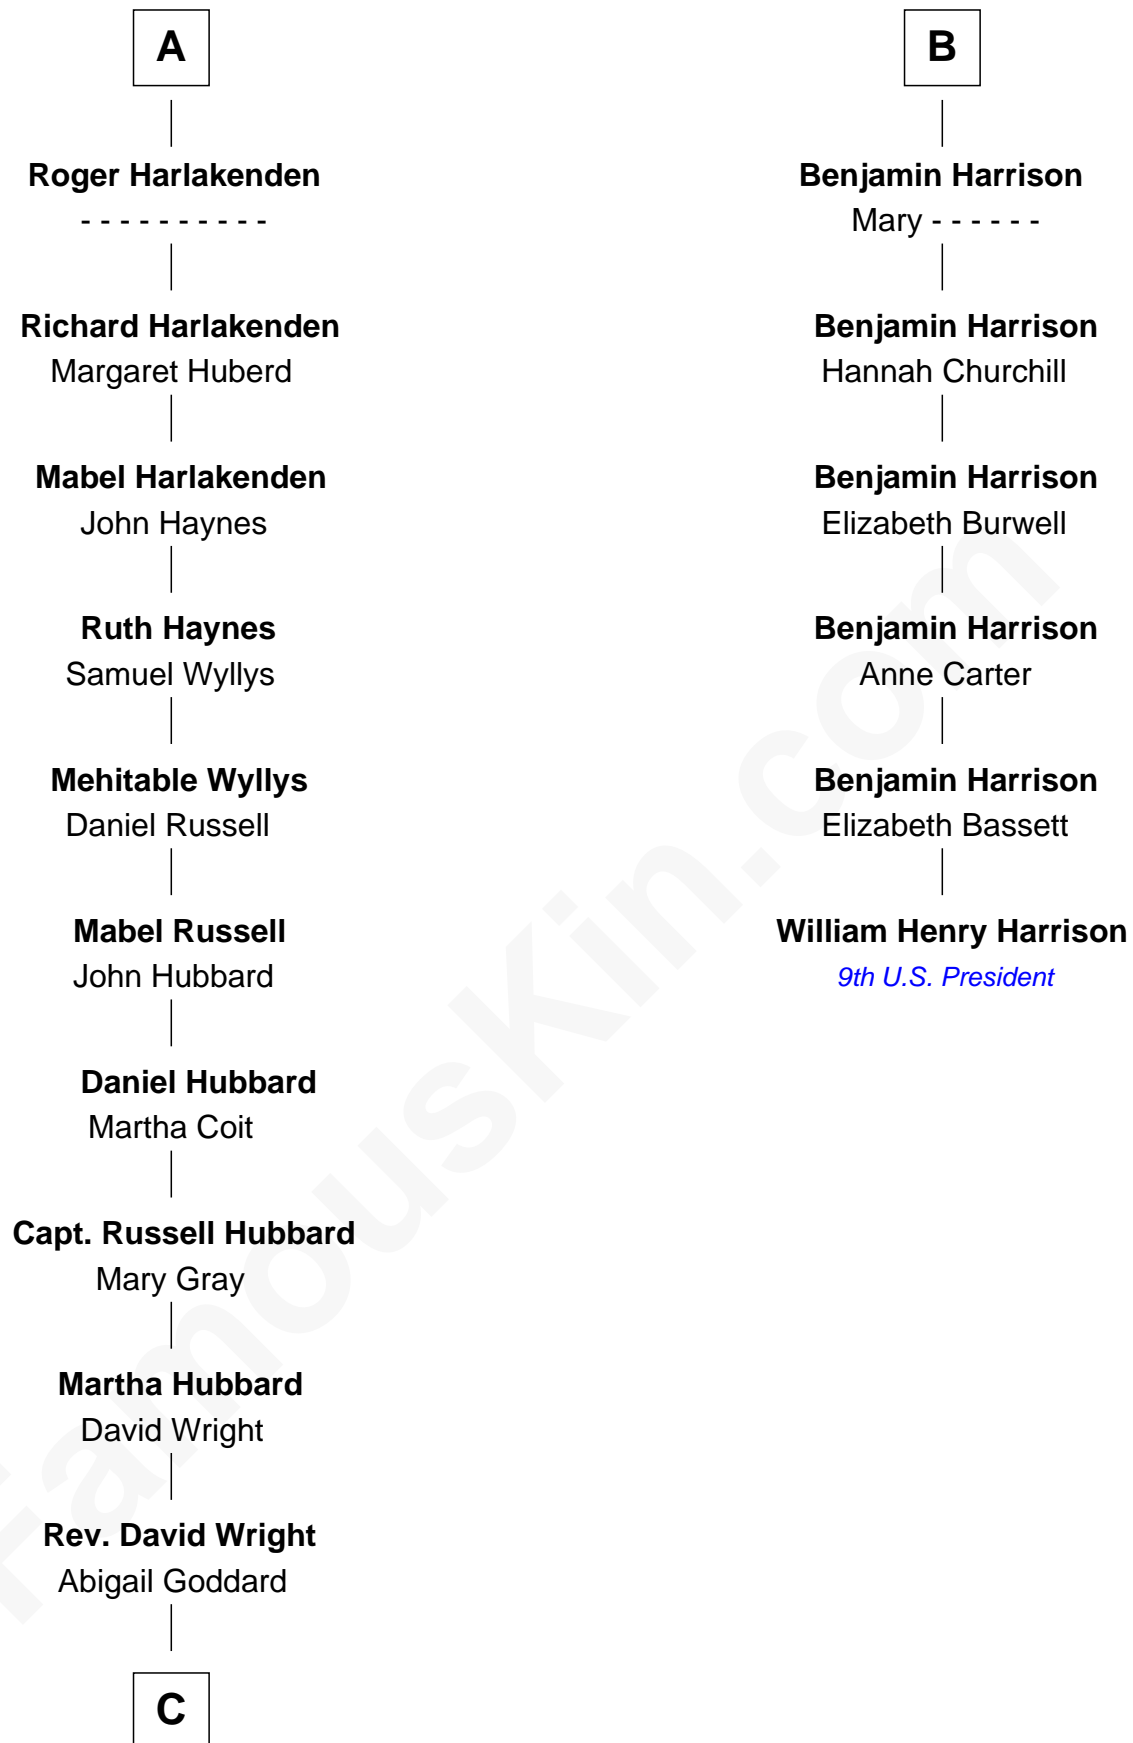

FamousKin.com
Relationship Chart of
Frank Lloyd Wright
American Architect

12th cousin 6 times removed of
William Henry Harrison
9th U.S. President

C

William Carey Wright

Anna Lloyd Jones

Frank Lloyd Wright

American Architect

FamousKin.com