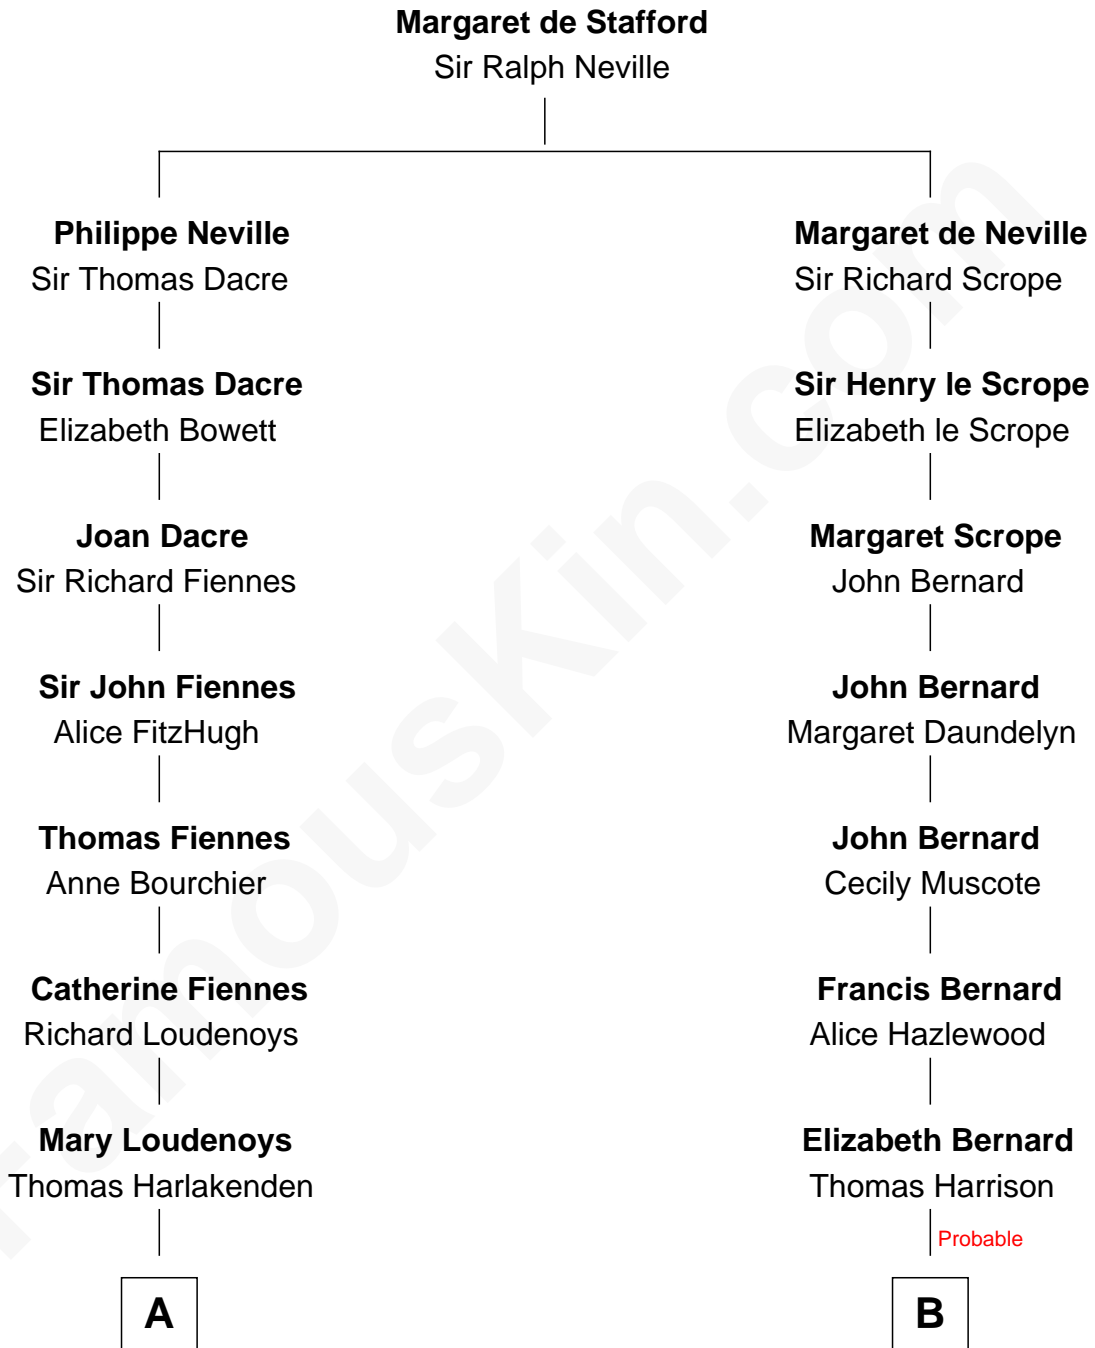

FamousKin.com
Relationship Chart of
Frank Lloyd Wright
American Architect

12th cousin 6 times removed of
William Henry Harrison
9th U.S. President

C

William Carey Wright

Anna Lloyd Jones

Frank Lloyd Wright

American Architect

FamousKin.com