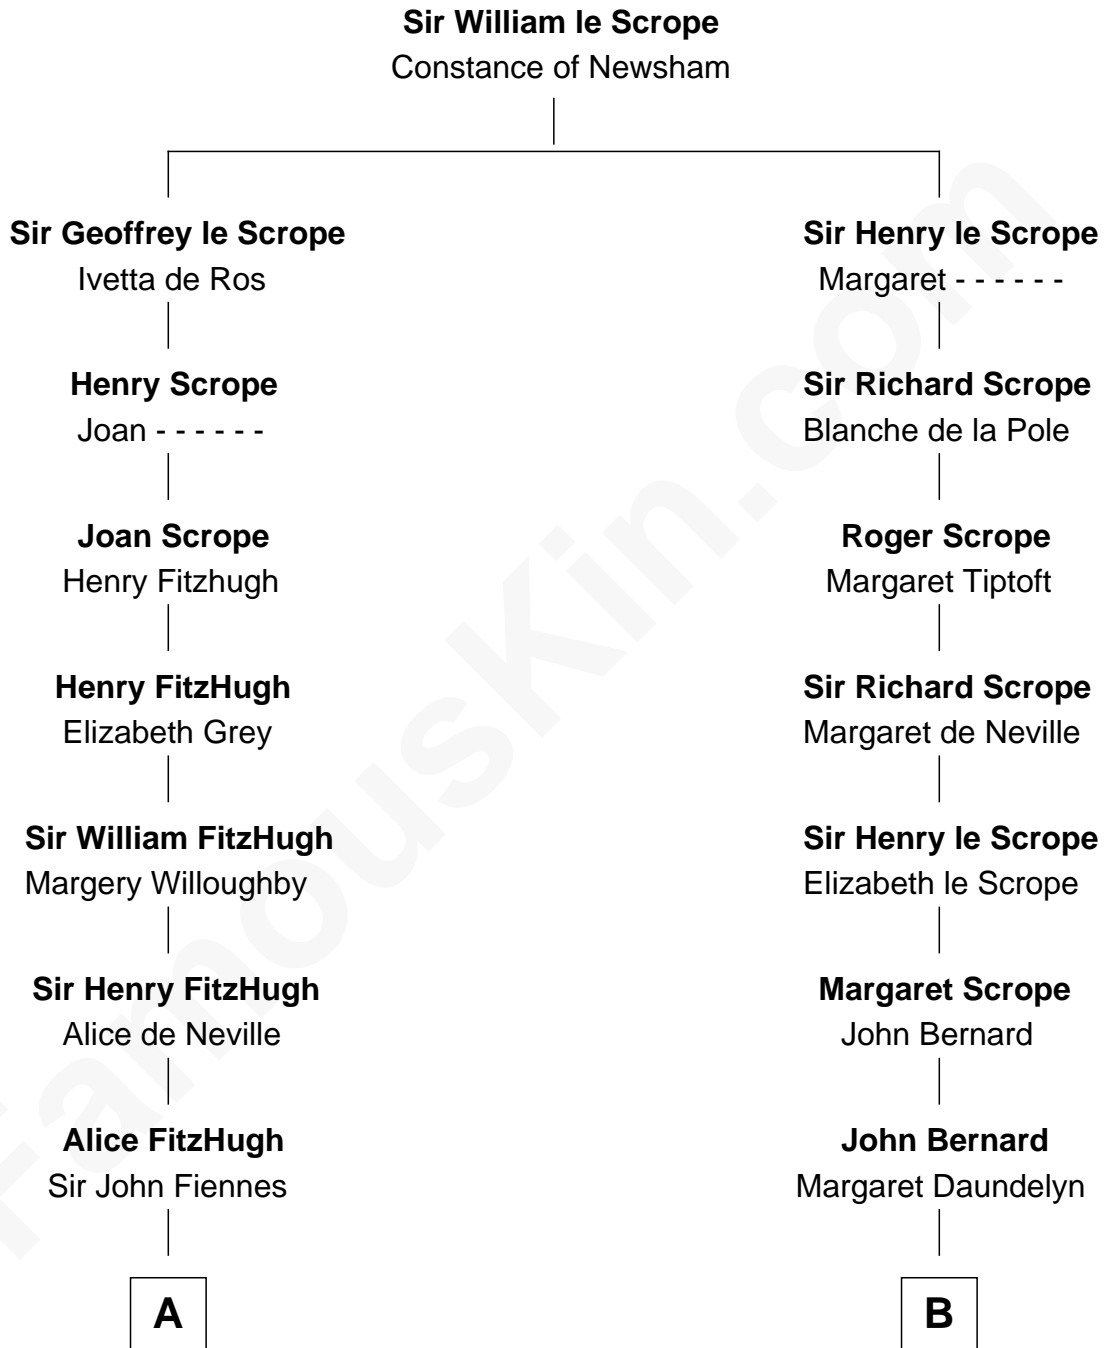

**FamousKin.com**  
**Relationship Chart of**  
**Frank Lloyd Wright**  
*American Architect*

15th cousin 6 times removed of  
**William Henry Harrison**  
*9th U.S. President*

**C**

—  
**Capt. Russell Hubbard**

Mary Gray

—  
**Martha Hubbard**

David Wright

—  
**Rev. David Wright**

Abigail Goddard

—  
**William Carey Wright**

Anna Lloyd Jones

—  
**Frank Lloyd Wright**