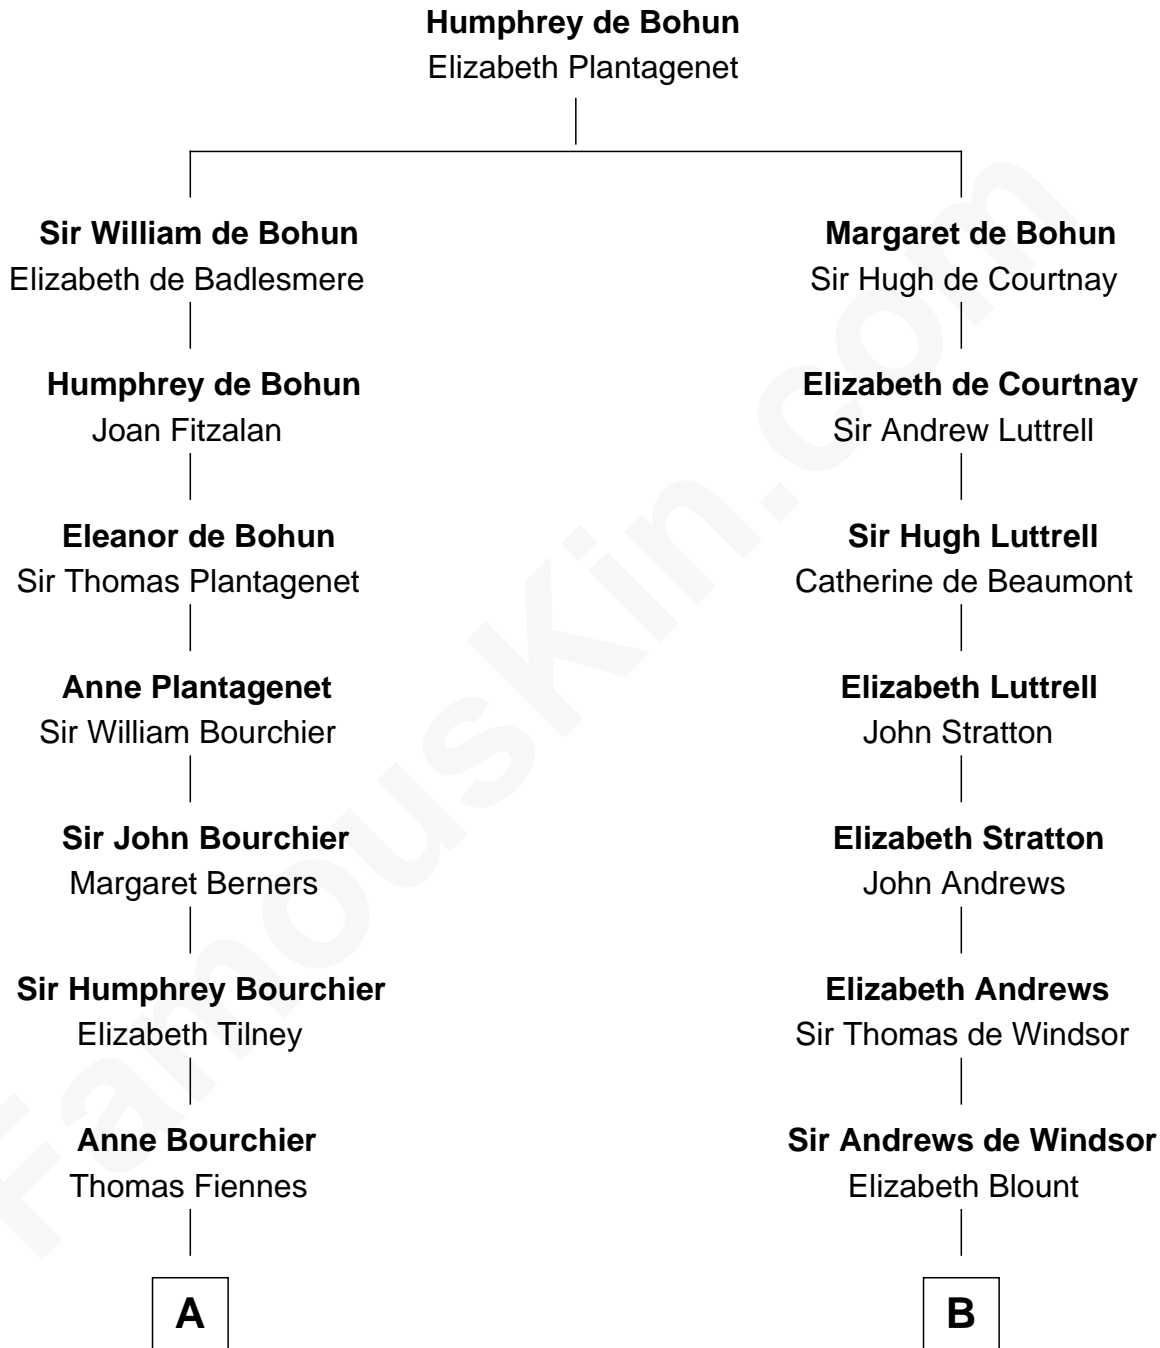

**FamousKin.com**  
**Relationship Chart of**  
**Frank Lloyd Wright**  
*American Architect*

**14th cousin 6 times removed of**  
**William Henry Harrison**  
*9th U.S. President*

**C**

—  
**Martha Hubbard**

David Wright

—  
**Rev. David Wright**

Abigail Goddard

—  
**William Carey Wright**

Anna Lloyd Jones

—  
**Frank Lloyd Wright**

*American Architect*

FamousKin.com