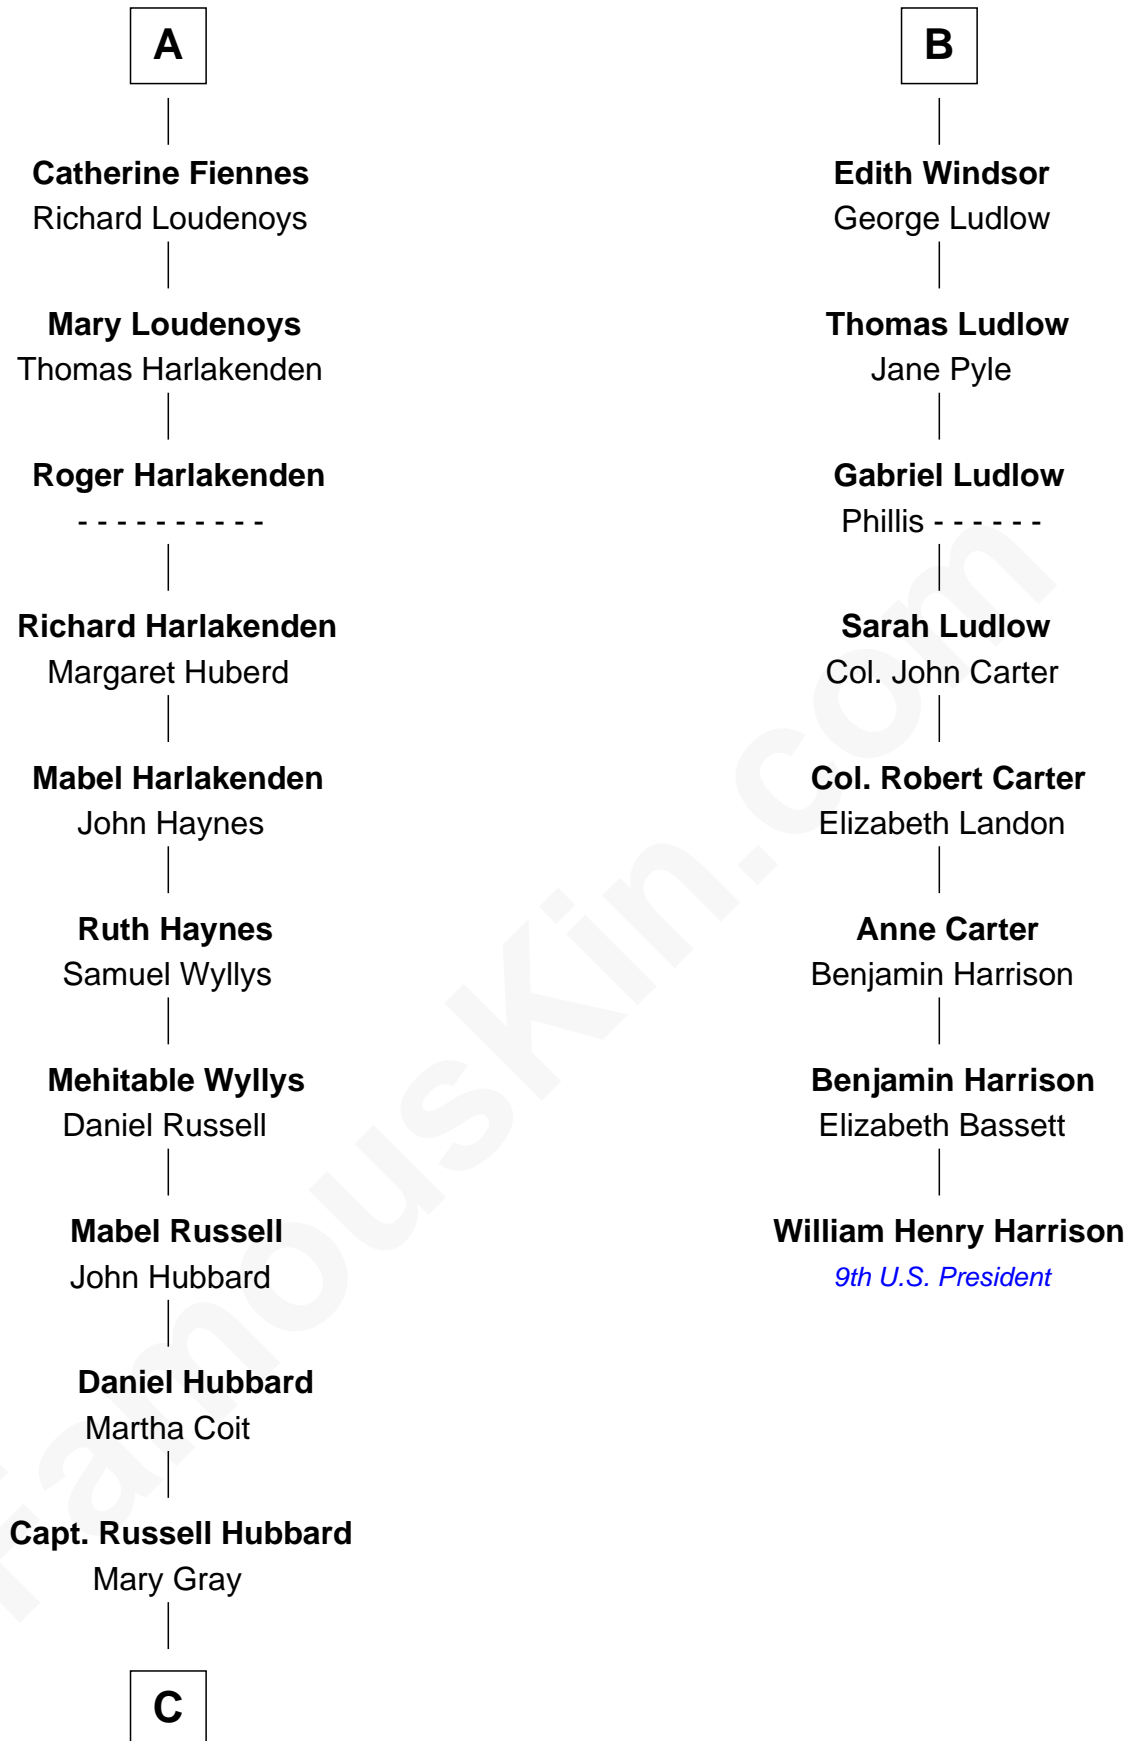

**FamousKin.com**  
**Relationship Chart of**  
**Frank Lloyd Wright**  
*American Architect*

**14th cousin 6 times removed of**  
**William Henry Harrison**  
*9th U.S. President*

**C**

—  
**Martha Hubbard**

David Wright

—  
**Rev. David Wright**

Abigail Goddard

—  
**William Carey Wright**

Anna Lloyd Jones

—  
**Frank Lloyd Wright**

*American Architect*

FamousKin.com