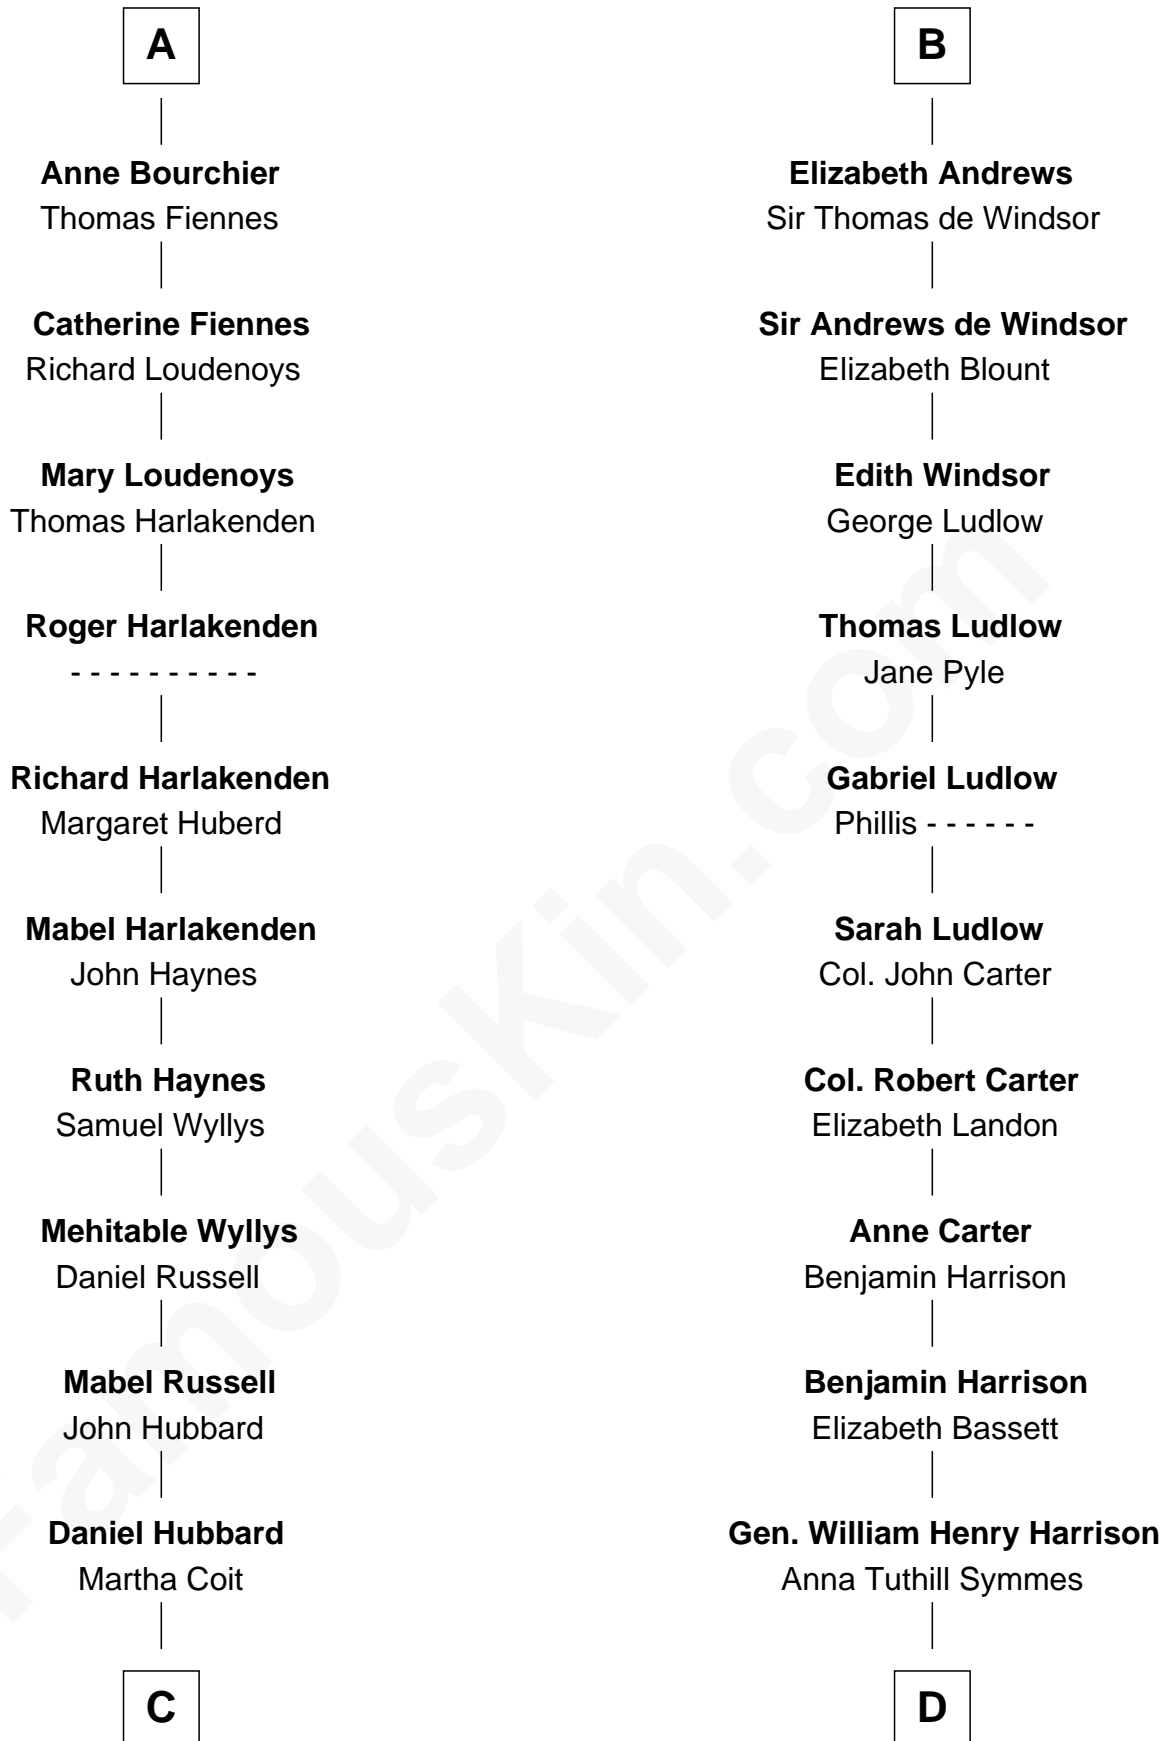

FamousKin.com
Relationship Chart of
Frank Lloyd Wright
American Architect

18th cousin 3 times removed of

Benjamin Harrison
23rd U.S. President

FamousKin.com