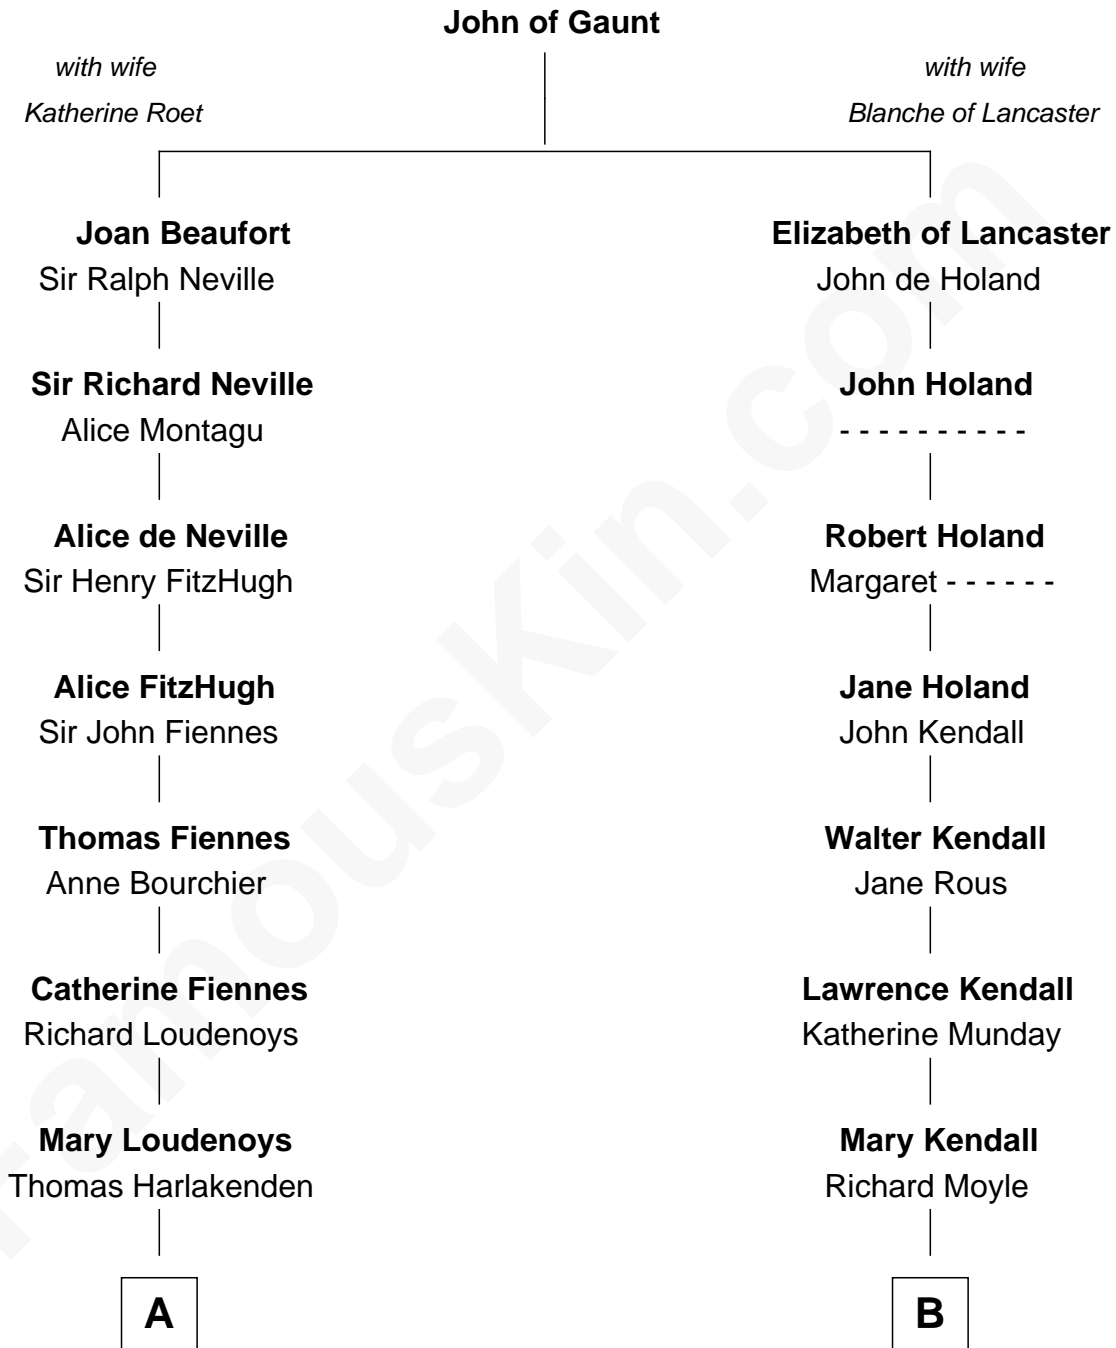

**FamousKin.com**  
**Relationship Chart of**  
**Frank Lloyd Wright**  
*American Architect*

18th cousin 2 times removed of

**Ed Helms**  
*TV and Movie Actor*

**C**

**William Carey Wright**

Anna Lloyd Jones

**Frank Lloyd Wright**

*American Architect*

**D**

**Inez Emeline Wright**

George Pullen Jackson

**Frances Helen Jackson**

Fitzgerald Sale Parker

**Pamela Ann Parker**