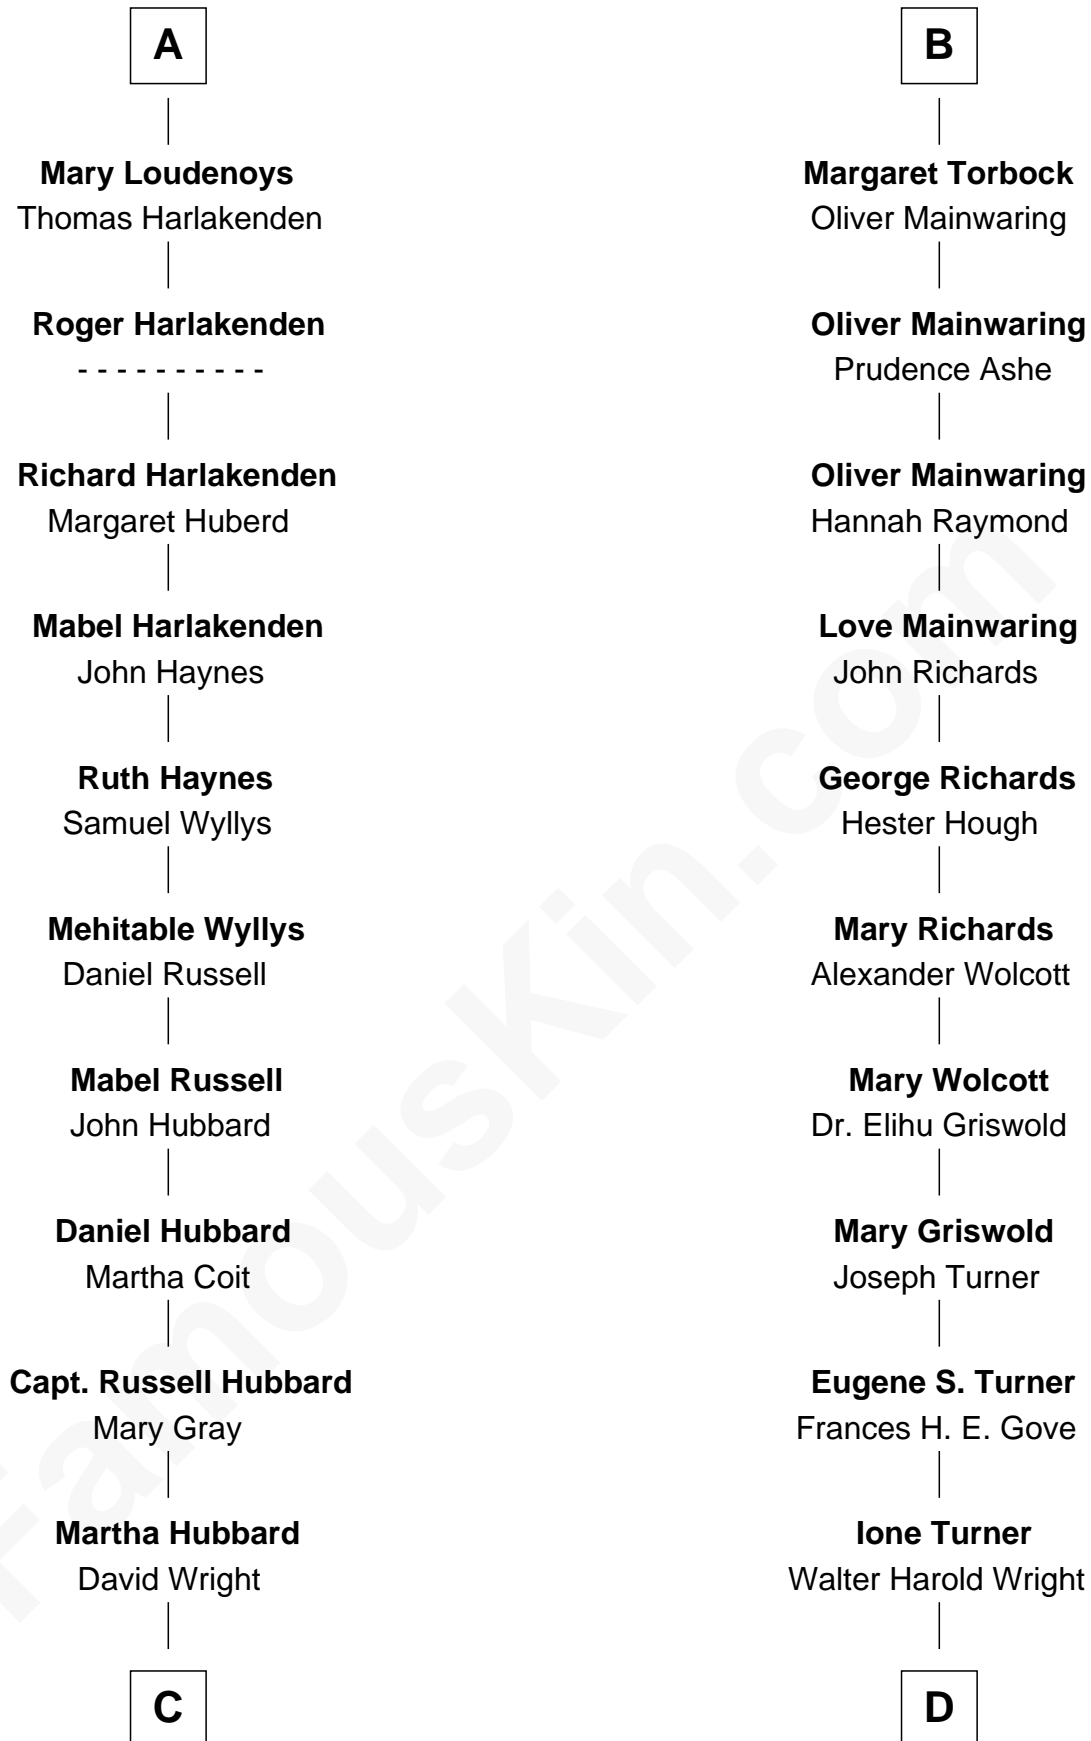

**FamousKin.com**  
**Relationship Chart of**  
**Frank Lloyd Wright**  
*American Architect*

19th cousin 1 time removed of

**Ed Helms**  
*TV and Movie Actor*

**Richard Fitzalan**  
 Eleanor Plantagenet

**C**

**Rev. David Wright**

Abigail Goddard

**William Carey Wright**

Anna Lloyd Jones

**Frank Lloyd Wright**

*American Architect*

**D**