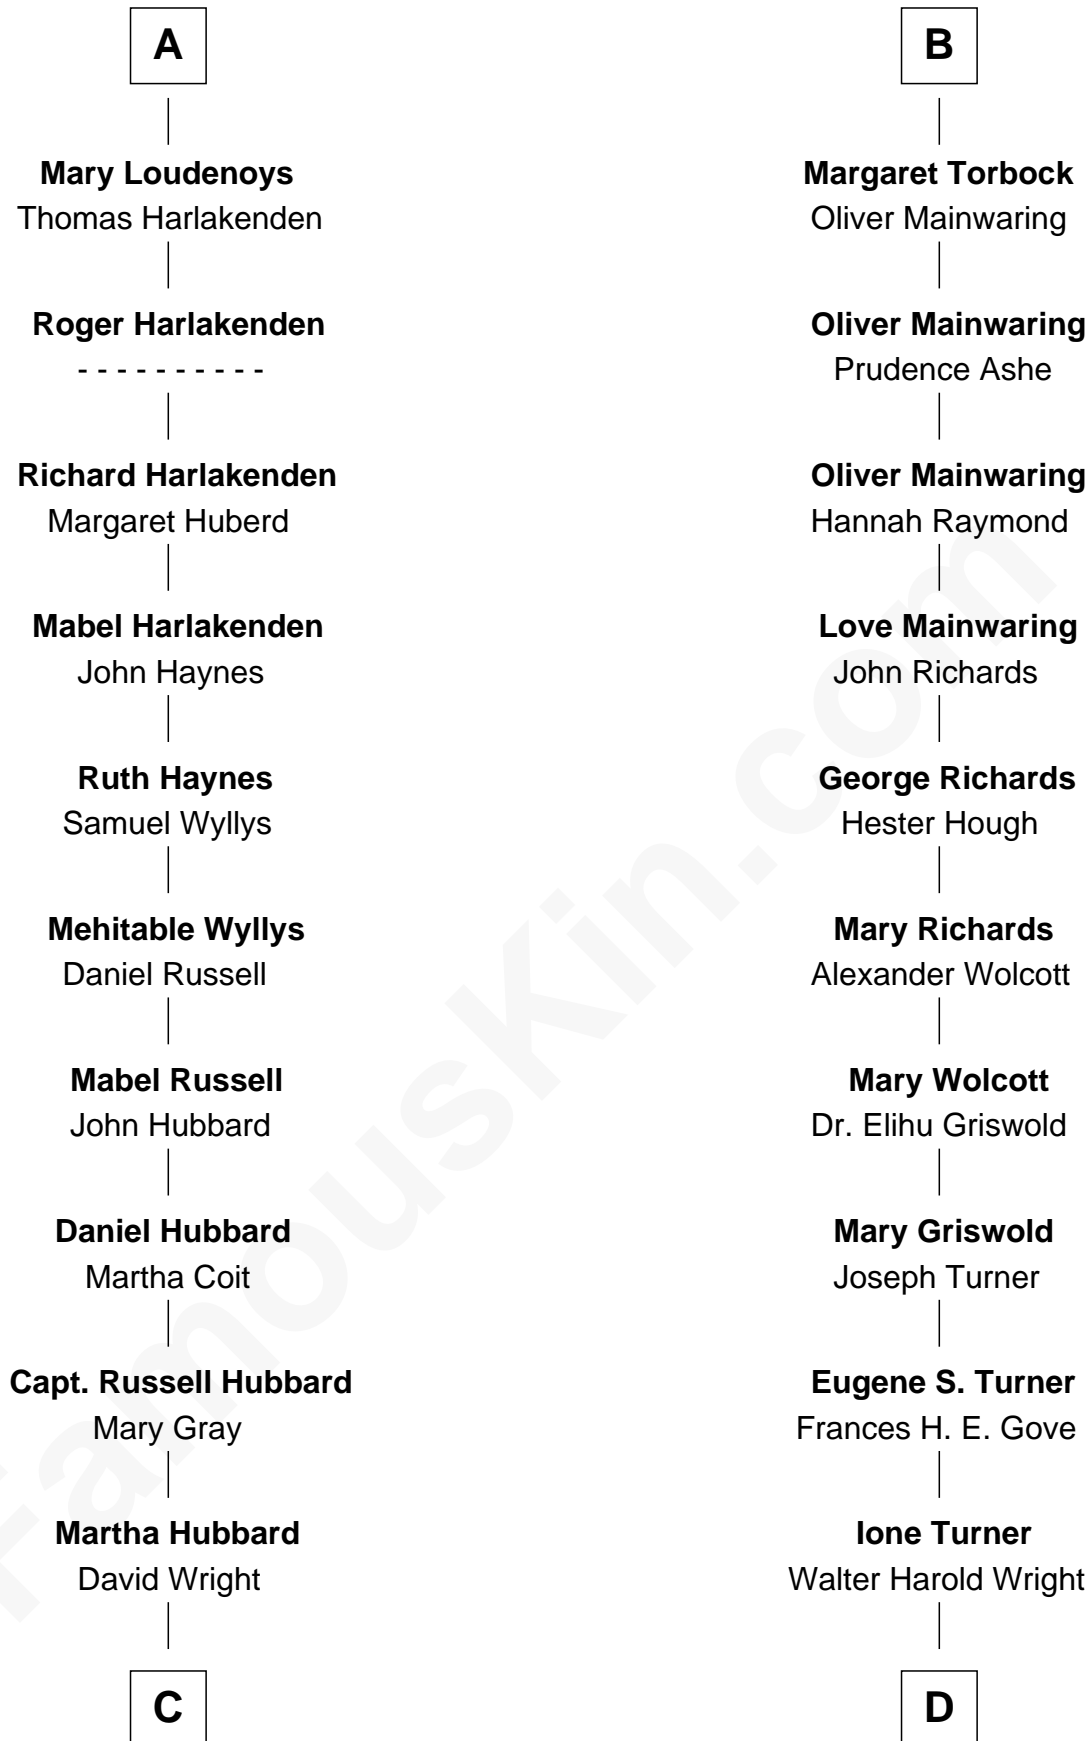

FamousKin.com
Relationship Chart of
Frank Lloyd Wright
American Architect

19th cousin 1 time removed of

Ed Helms
TV and Movie Actor

Sir William de Bohun
 Elizabeth de Badlesmere

C

Rev. David Wright
Abigail Goddard

William Carey Wright
Anna Lloyd Jones

Frank Lloyd Wright
American Architect

D

Inez Emeline Wright
George Pullen Jackson

Frances Helen Jackson
Fitzgerald Sale Parker

Pamela Ann Parker
John A. Helms

Ed Helms
TV and Movie Actor