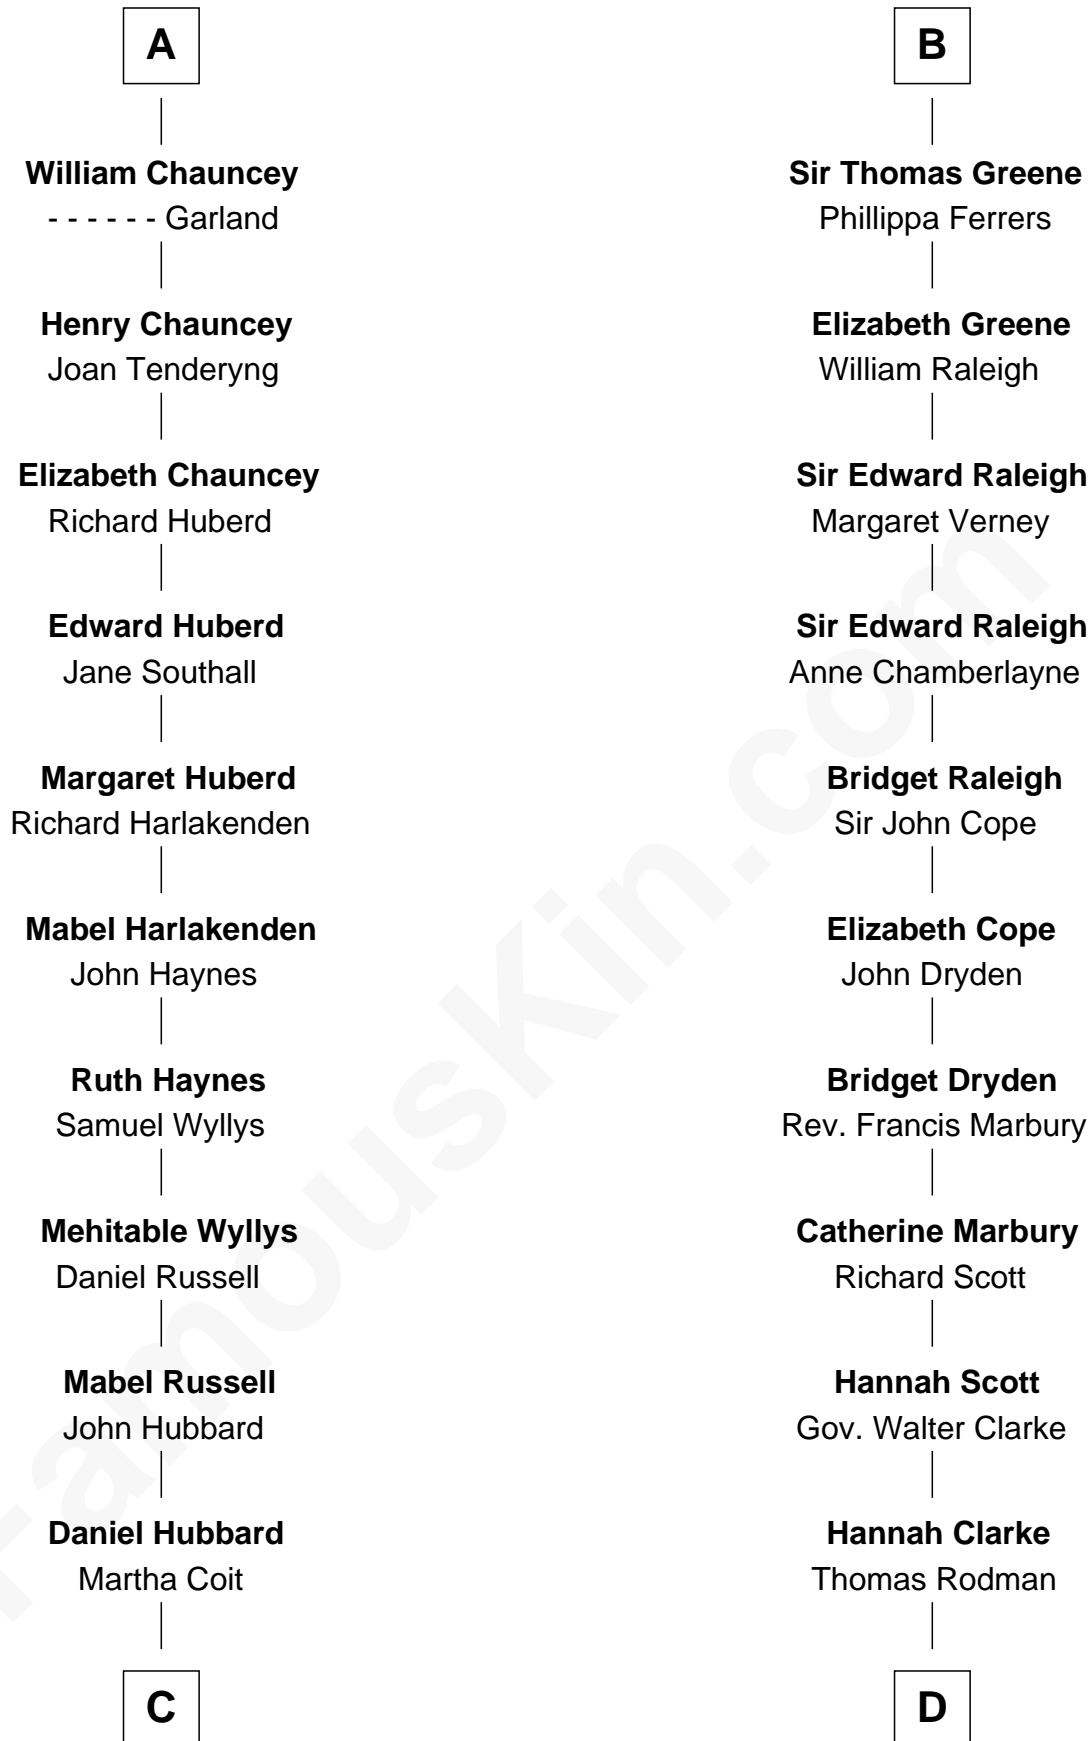

FamousKin.com Relationship Chart of

Frank Lloyd Wright

American Architect

21st cousin of

Joseph Wharton

Founder of the Wharton School of Business

C

Capt. Russell Hubbard

Mary Gray

Martha Hubbard

David Wright

Rev. David Wright

Abigail Goddard

William Carey Wright

Anna Lloyd Jones

Frank Lloyd Wright