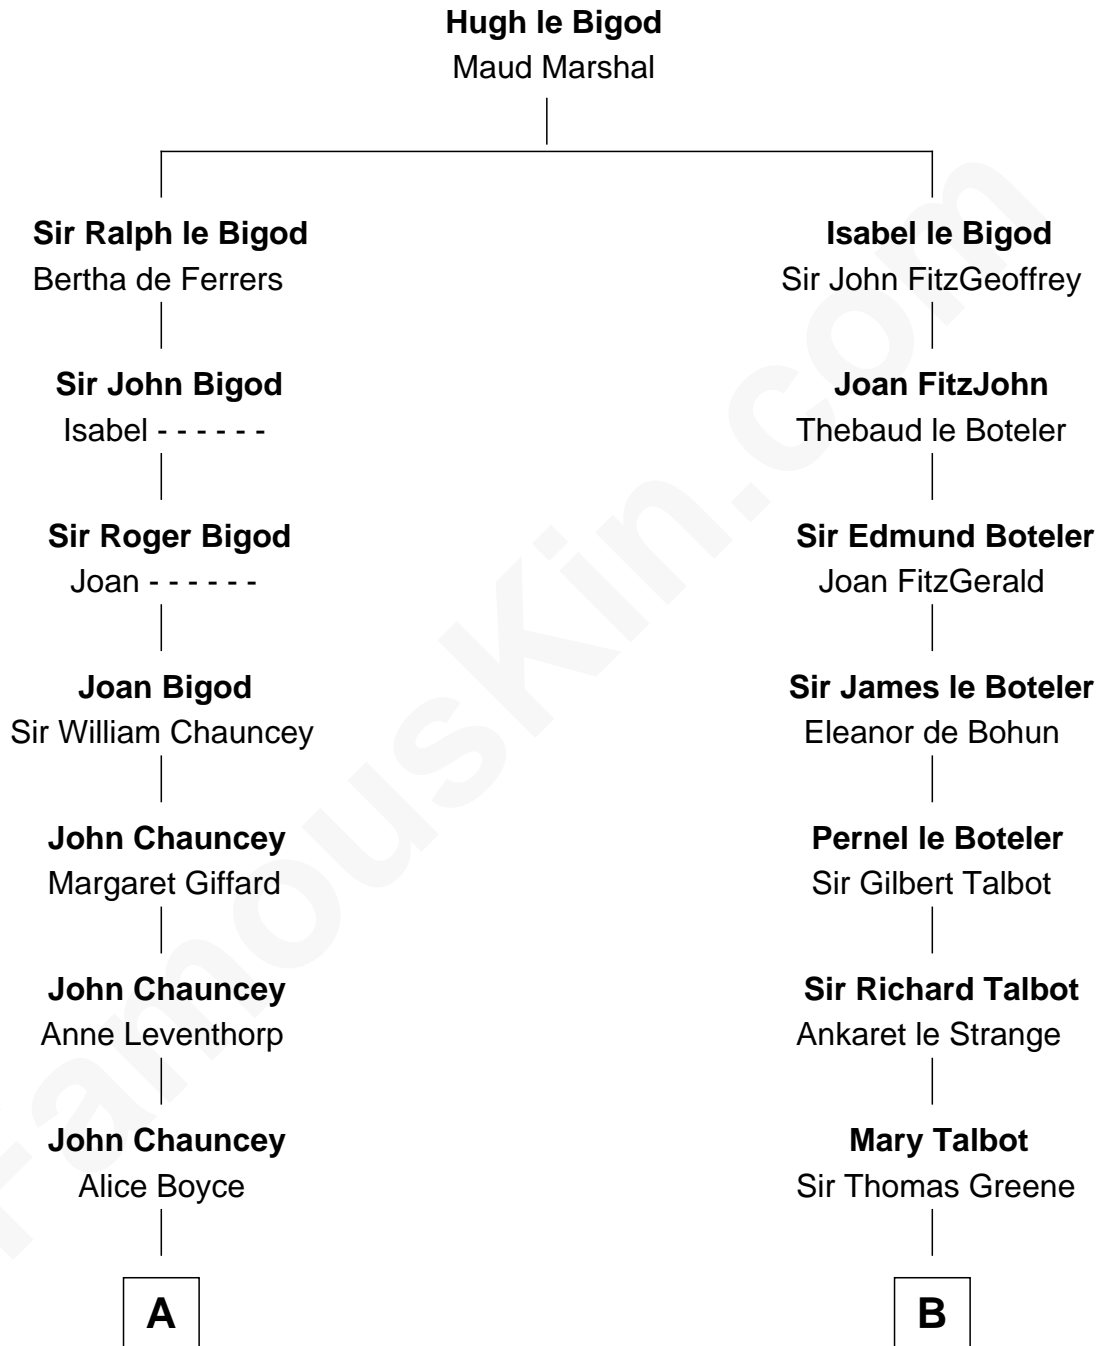

FamousKin.com Relationship Chart of

Frank Lloyd Wright

American Architect

21st cousin of

Joseph Wharton

Founder of the Wharton School of Business

C

Capt. Russell Hubbard

Mary Gray

Martha Hubbard

David Wright

Rev. David Wright

Abigail Goddard

William Carey Wright

Anna Lloyd Jones

Frank Lloyd Wright