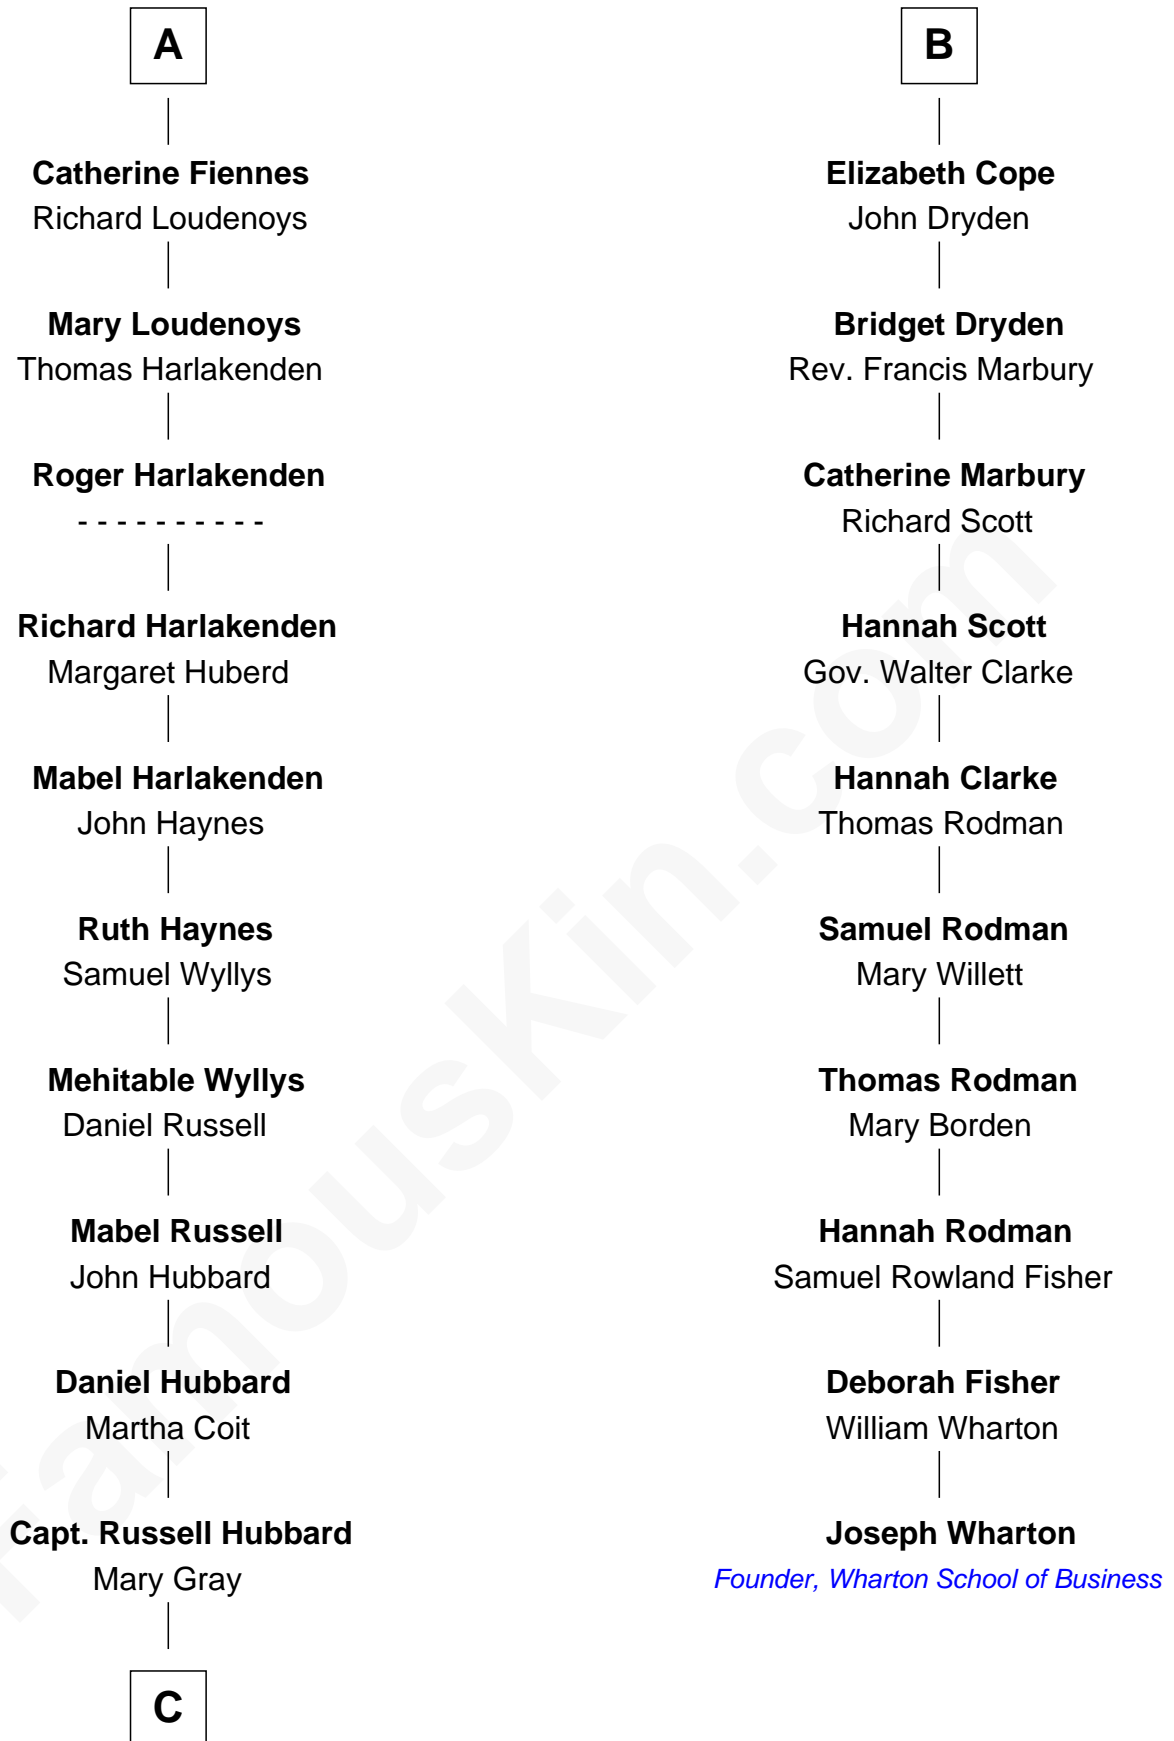

**FamousKin.com**  
**Relationship Chart of**  
**Frank Lloyd Wright**  
*American Architect*

16th cousin 4 times removed of

**Joseph Wharton**  
*Founder of the Wharton School of Business*

**C**

—  
**Martha Hubbard**

David Wright

—  
**Rev. David Wright**

Abigail Goddard

—  
**William Carey Wright**

Anna Lloyd Jones

—  
**Frank Lloyd Wright**

*American Architect*

FamousKin.com