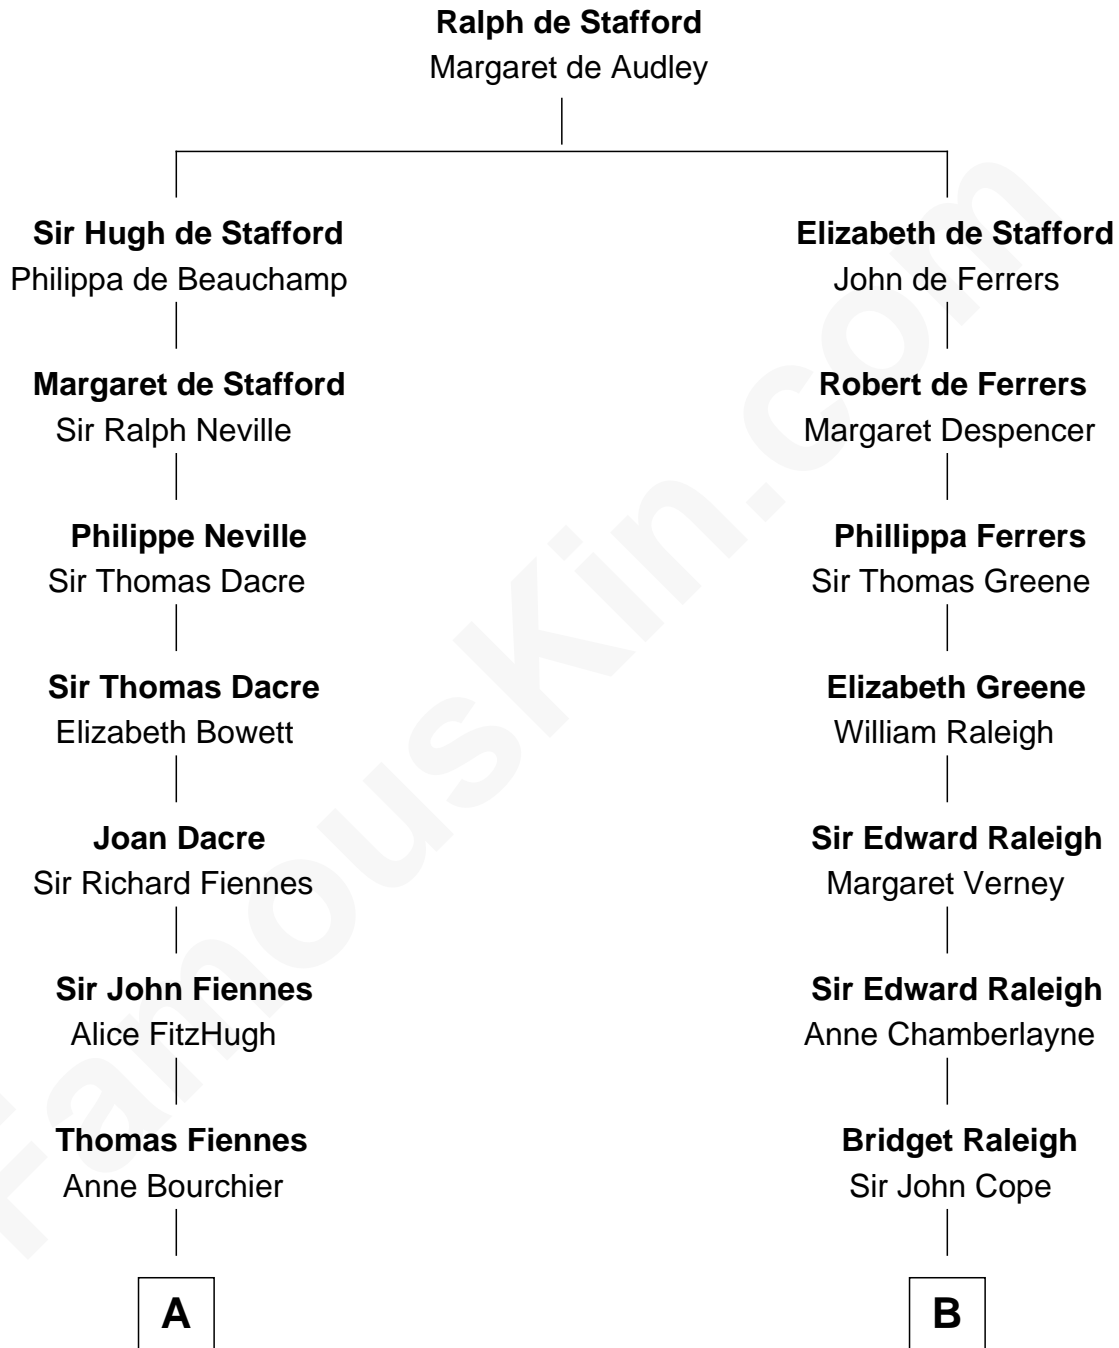

**FamousKin.com**  
**Relationship Chart of**  
**Frank Lloyd Wright**  
*American Architect*

16th cousin 4 times removed of

**Joseph Wharton**  
*Founder of the Wharton School of Business*

**C**

—  
**Martha Hubbard**

David Wright

—  
**Rev. David Wright**

Abigail Goddard

—  
**William Carey Wright**

Anna Lloyd Jones

—  
**Frank Lloyd Wright**

*American Architect*

FamousKin.com