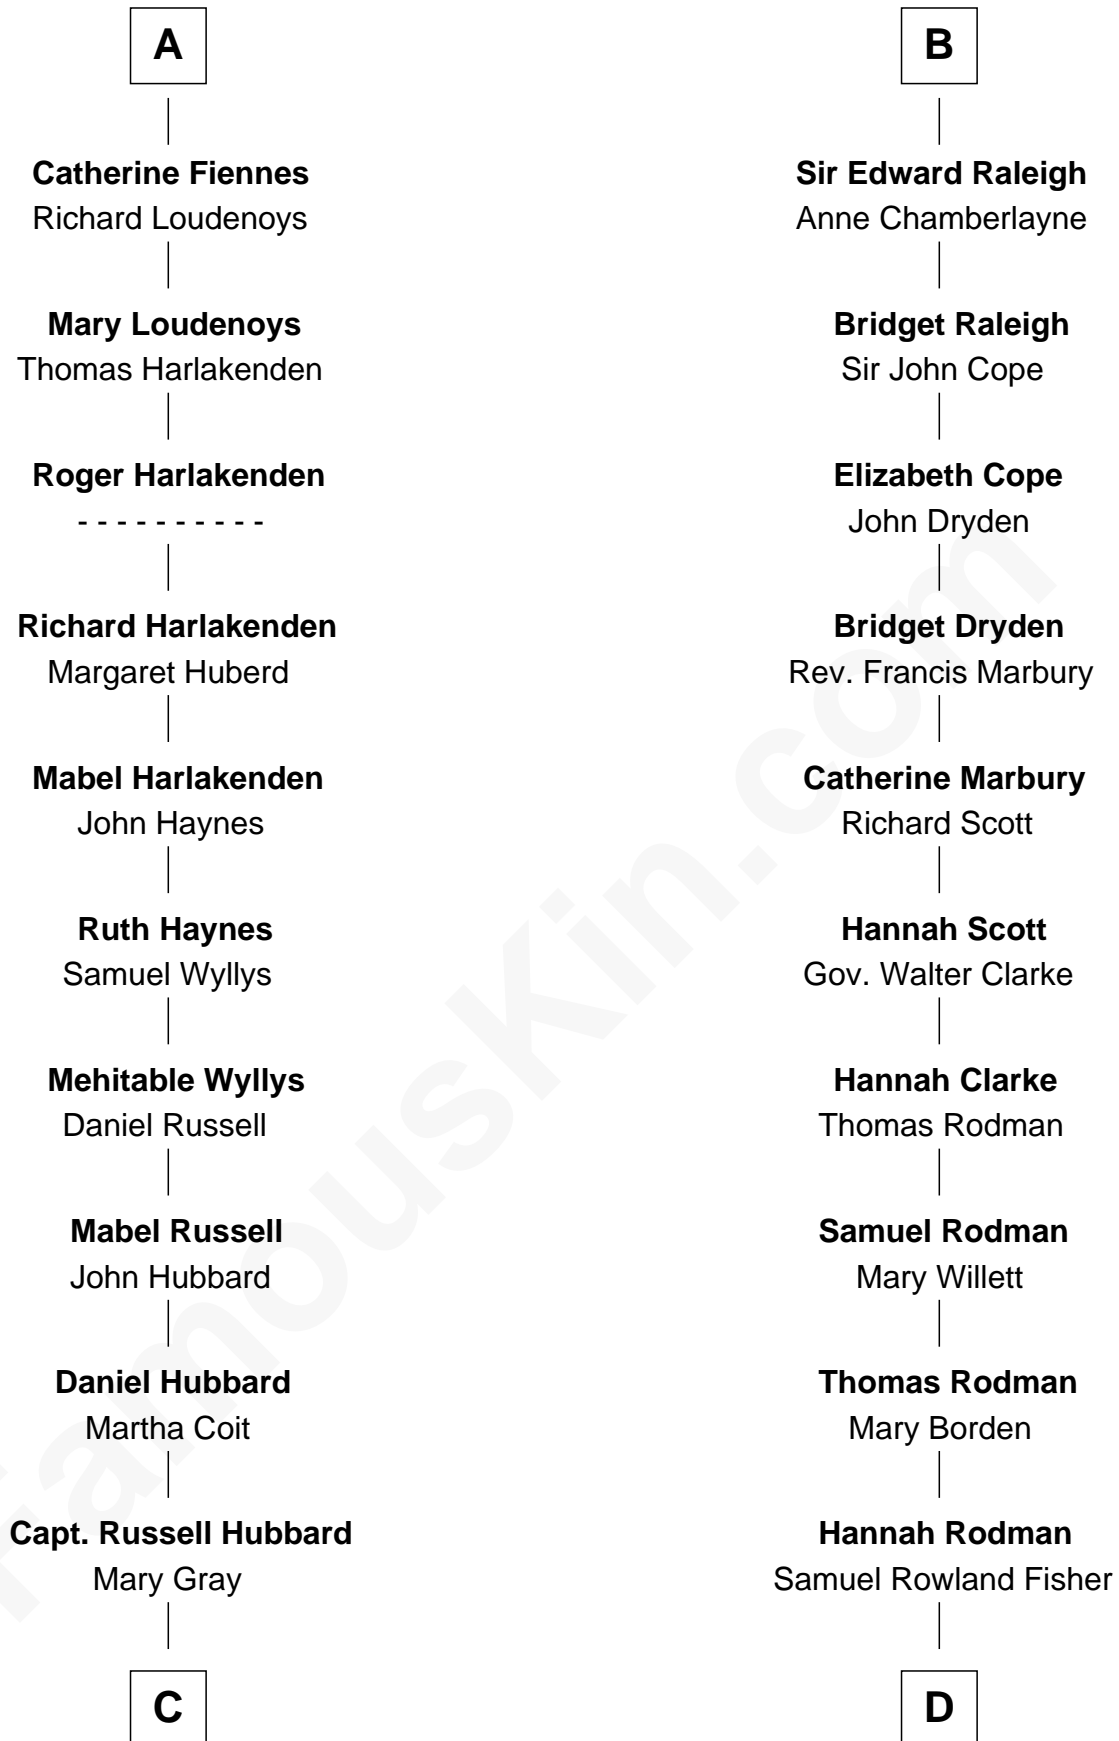

FamousKin.com
Relationship Chart of
Frank Lloyd Wright
American Architect

18th cousin 2 times removed of

Joseph Wharton
Founder of the Wharton School of Business

C

Martha Hubbard

David Wright

Rev. David Wright

Abigail Goddard

William Carey Wright

Anna Lloyd Jones

Frank Lloyd Wright

American Architect

D

Deborah Fisher

William Wharton