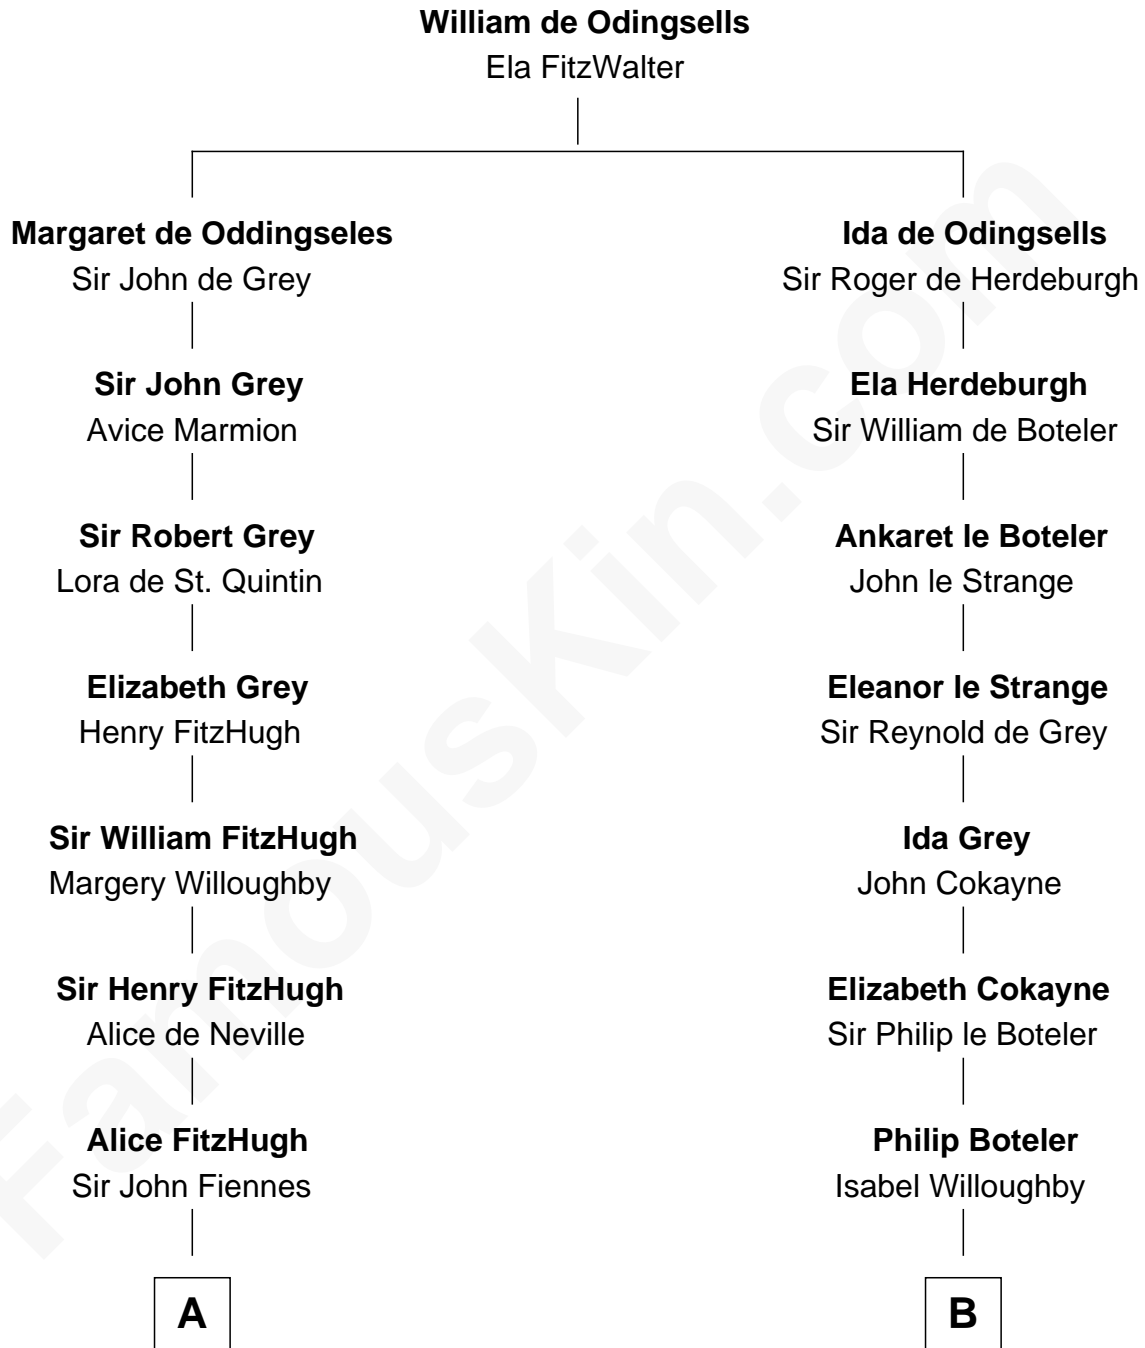

**FamousKin.com**  
**Relationship Chart of**  
**Frank Lloyd Wright**  
*American Architect*

20th cousin 1 time removed of

**Joseph Wharton**  
*Founder of the Wharton School of Business*

**C**

**Capt. Russell Hubbard**

Mary Gray

**Martha Hubbard**

David Wright

**Rev. David Wright**

Abigail Goddard

**William Carey Wright**

Anna Lloyd Jones

**Frank Lloyd Wright**

*American Architect*

**D**

**Thomas Rodman**

Mary Borden

**Hannah Rodman**

Samuel Rowland Fisher

**Deborah Fisher**

William Wharton